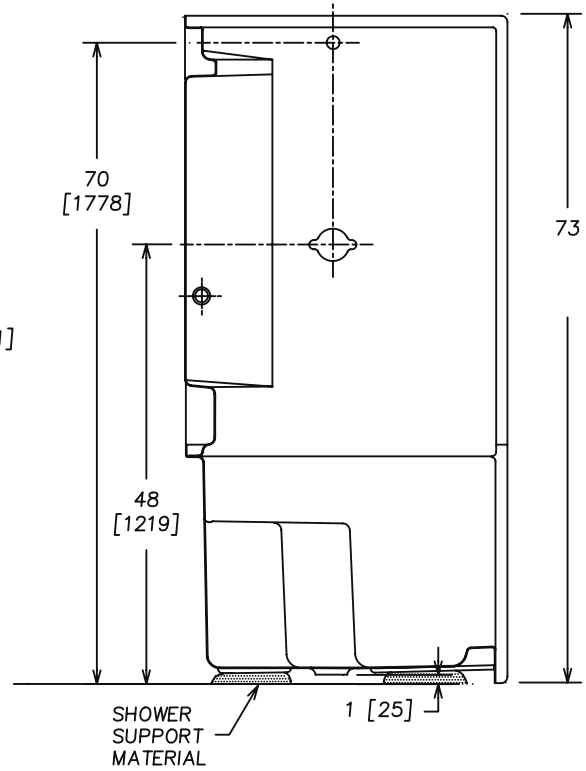

ADDISON

84835

48" Three Piece Shower High Gloss Gelcoat Finish

FEATURES

- **84835 Addison**

48" x 35" x 73" (nominal outside)

- Three piece sectional unit
- Twin integral seats
- Integral toiletry ledges
- Two clear towel bars
- Slip resistant floor

The unit is made of sanitary grade high gloss polyester gelcoat with reinforced composite matrix.

NOTES

- Dimensions: 48" x 35 1/4" x 73" with flange
Shipping Weight: 150 lbs.
Certifications: ANSI Z124.2; NAHB
- Illustrated installation instructions included.

WARRANTY

Georgia Bathware warrants to the purchaser a three year warranty from the date of installation against defects in material and workmanship only.

GEORGIA
BATHWARE

ADDISON

84835

48" Three Piece Shower
High Gloss Gelcoat Finish

IMPORTANT: Roughing-in dimensions may vary 1/2" and are subject to change or cancellation without prior notice. No responsibility is assumed for use of superseded or voided leaflets.