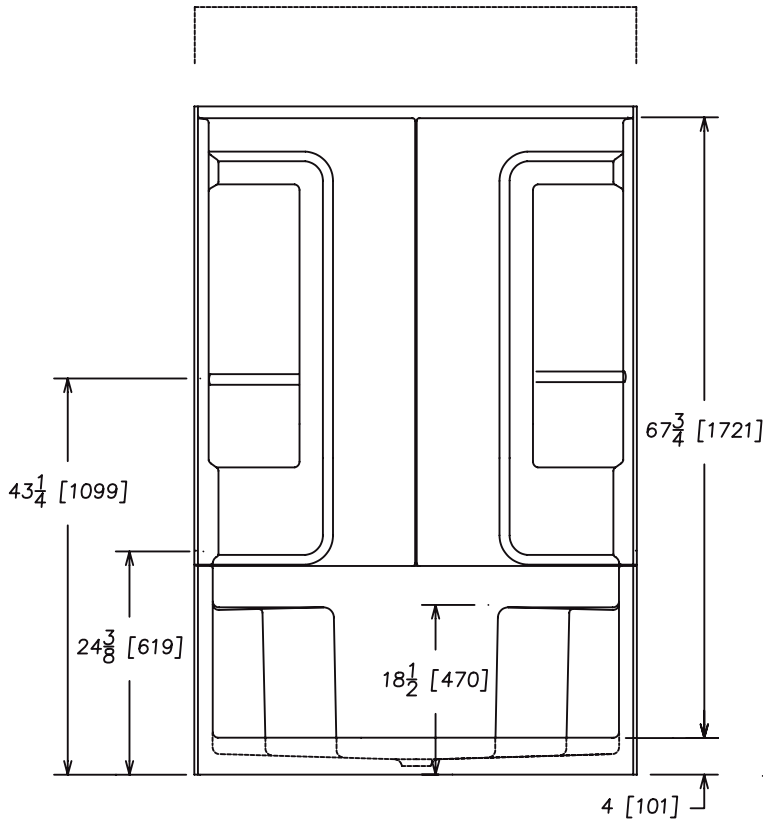

ADDISON

84835

48" Three Piece Shower High Gloss Gelcoat Finish

FEATURES

- **84835 Addison**

48" x 35" x 73" (nominal outside)

- Three piece sectional unit
- Twin integral seats
- Integral toiletry ledges
- Two clear towel bars
- Slip resistant floor

The unit is made of sanitary grade high gloss polyester gelcoat with reinforced composite matrix.

NOTES

- Dimensions: 48" x 35 1/4" x 73" with flange
Shipping Weight: 150 lbs.
Certifications: ANSI Z124.2; NAHB
- Illustrated installation instructions included.

IMPORTANT: Roughing-in dimensions may vary 1/2" and are subject to change or cancellation without prior notice. No responsibility is assumed for use of superseded or voided leaflets.