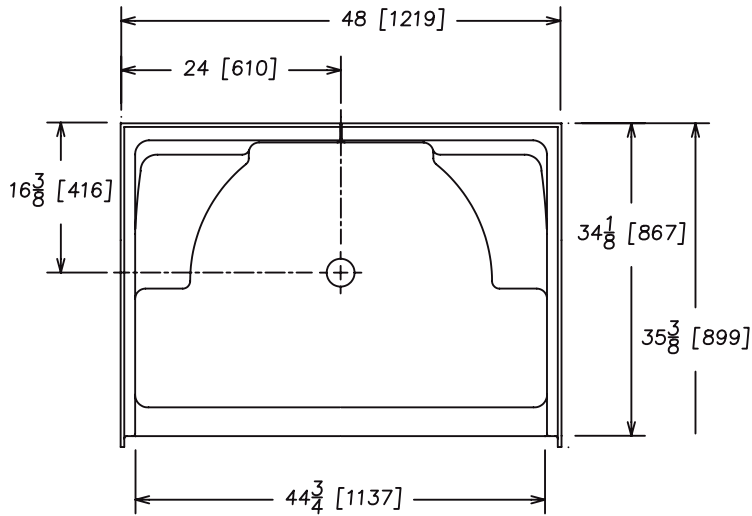

ADDISON

84835

48" Three Piece Shower High Gloss Gelcoat Finish

FEATURES

- **84835 Addison**

48" x 35" x 73" (nominal outside)

- Three piece sectional unit
- Twin integral seats
- Integral toiletry ledges
- Two clear towel bars
- Slip resistant floor

The unit is made of sanitary grade high gloss polyester gelcoat with reinforced composite matrix.

NOTES

- Dimensions: 48" x 35 1/4" x 73" with flange
Shipping Weight: 150 lbs.
Certifications: ANSI Z124.2; NAHB
- Illustrated installation instructions included.

IMPORTANT: Roughing-in dimensions may vary 1/2" and are subject to change or cancellation without prior notice. No responsibility is assumed for use of superseded or voided leaflets.