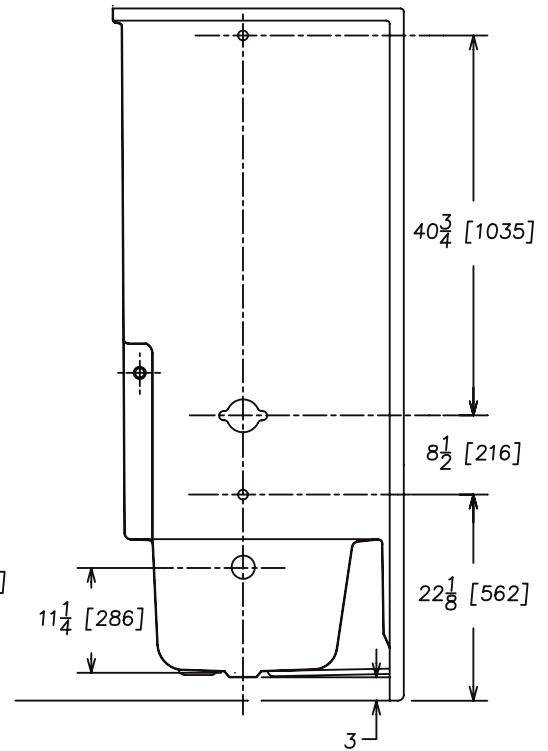

ATLANTIS

56031R
56031L

**One Piece 60" x 31" Tub/Shower
Above The Floor Rough-In
High Gloss Gelcoat Finish**

FEATURES

- **56031R/L Atlantis**

60" x 31" x 75" (nominal outside)

- One piece unit
- Above the floor rough-in
- Integral soap dish
- Toiletry ledge
- Clear acrylic towel bar
- Slip resistant floor

The unit is made of sanitary grade high gloss polyester gelcoat with reinforced composite matrix.

NOTES

- Dimensions: 59 ⁷/₈ " x 31 ¹/₄ " x 74 ⁷/₈ " with flange
Shipping Weight: 130 lbs.
Certifications: ANSI Z124.2; NAHB
- Illustrated installation instructions included.

56031 R/L

IMPORTANT: Roughing-in dimensions may vary 1/2" and are subject to change or cancellation without prior notice. No responsibility is assumed for use of superseded or voided leaflets.

GEORGIA²
 B A T H W A R E