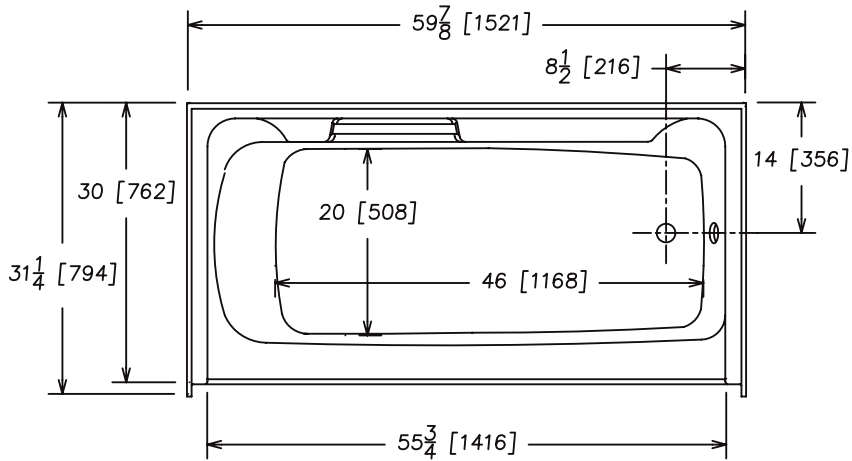

ATLANTIS

56031R
56031L

**One Piece 60" x 31" Tub/Shower
Above The Floor Rough-In
High Gloss Gelcoat Finish**

FEATURES

- **56031R/L Atlantis**

60" x 31" x 75" (nominal outside)

- One piece unit
- Above the floor rough-in
- Integral soap dish
- Toiletry ledge
- Clear acrylic towel bar
- Slip resistant floor

The unit is made of sanitary grade high gloss polyester gelcoat with reinforced composite matrix.

NOTES

- Dimensions: 59 ⁷/₈ " x 31 ¹/₄ " x 74 ⁷/₈ " with flange
Shipping Weight: 130 lbs.
Certifications: ANSI Z124.2; NAHB
- Illustrated installation instructions included.

WARRANTY

Georgia Bathware warrants to the purchaser a three year warranty from the date of installation against defects in material and workmanship only.

GEORGIA
BATHWARE

ATLANTIS

One Piece 60" x 30" Tub/Shower
Above The Floor Rough-In
 High Gloss Gelcoat Finish

56031 R/L

IMPORTANT: Roughing-in dimensions may vary 1/2" and are subject to change or cancellation without prior notice. No responsibility is assumed for use of superseded or voided leaflets.

GEORGIA²
 B A T H W A R E