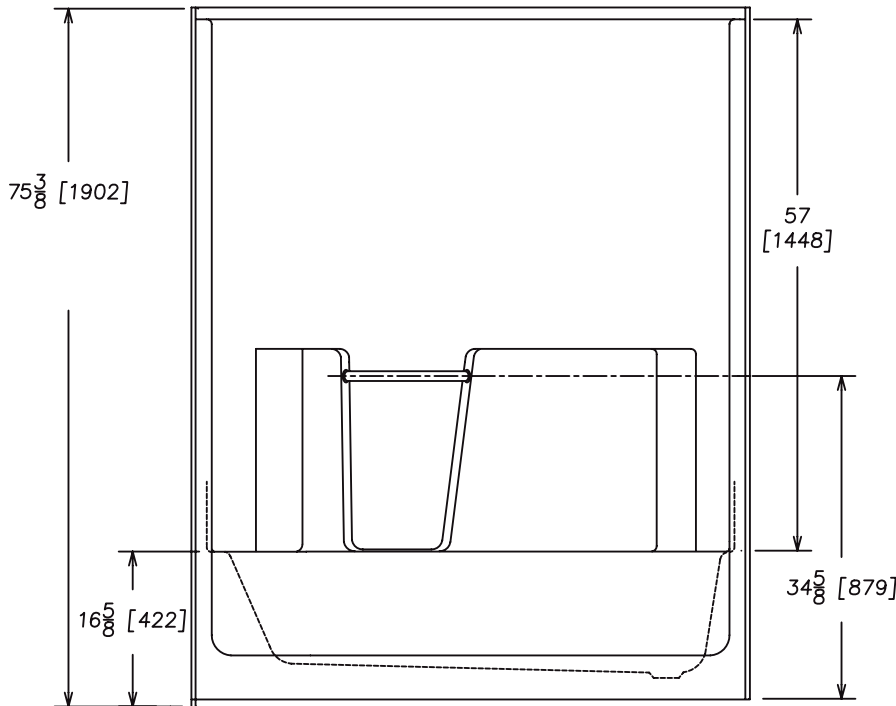

ATLANTIS

56031R
56031L

**One Piece 60" x 31" Tub/Shower
Above The Floor Rough-In
High Gloss Gelcoat Finish**

FEATURES

- **56031R/L Atlantis**

60" x 31" x 75" (nominal outside)

- One piece unit
- Above the floor rough-in
- Integral soap dish
- Toiletry ledge
- Clear acrylic towel bar
- Slip resistant floor

The unit is made of sanitary grade high gloss polyester gelcoat with reinforced composite matrix.

NOTES

- Dimensions: 59 ⁷/₈ " x 31 ¹/₄ " x 74 ⁷/₈ " with flange
Shipping Weight: 130 lbs.
Certifications: ANSI Z124.2; NAHB
- Illustrated installation instructions included.

WARRANTY

Georgia Bathware warrants to the purchaser a three year warranty from the date of installation against defects in material and workmanship only.

GEORGIA
BATHWARE

ATLANTIS

One Piece 60" x 30" Tub/Shower
Above The Floor Rough-In
 High Gloss Gelcoat Finish

56031 R/L

IMPORTANT: Roughing-in dimensions may vary 1/2" and are subject to change or cancellation without prior notice. No responsibility is assumed for use of superseded or voided leaflets.

GEORGIA²
 B A T H W A R E