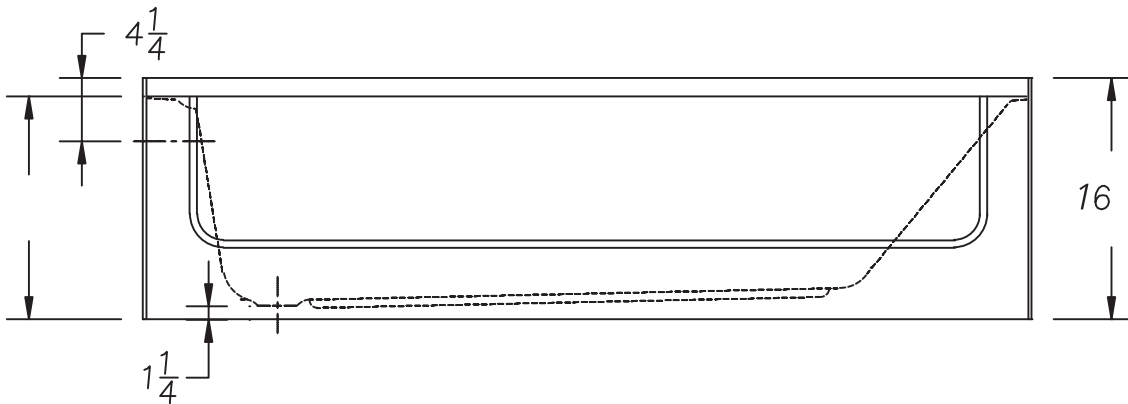

Oval Garden Tub
High Gloss Gelcoat Finish
Above Floor Rough-In

FEATURES

- **26043 Bennett**

60" x 43" x 17" (nominal outside)

- *Oval sump for a unique bathing experience.*

The Bennett is made of sanitary grade polyester high gloss gelcoat with a composite matrix.

Available in Whirlpool

NOTES

- *Dimensions: 60" x 43 1/4" x 16 1/4"*
Dry Weight: 80 lbs.
Wet Weight: 447 lbs.
Water Capacity: 44 gallons
Shipping Weight: 94 lbs.
Certifications: ANSI Z124.2; NAHB

WARRANTY

IMPORTANT: Roughing-in dimensions may vary 1/2" and are subject to change or cancellation without prior notice.
No responsibility is assumed for use of superseded or voided leaflets.