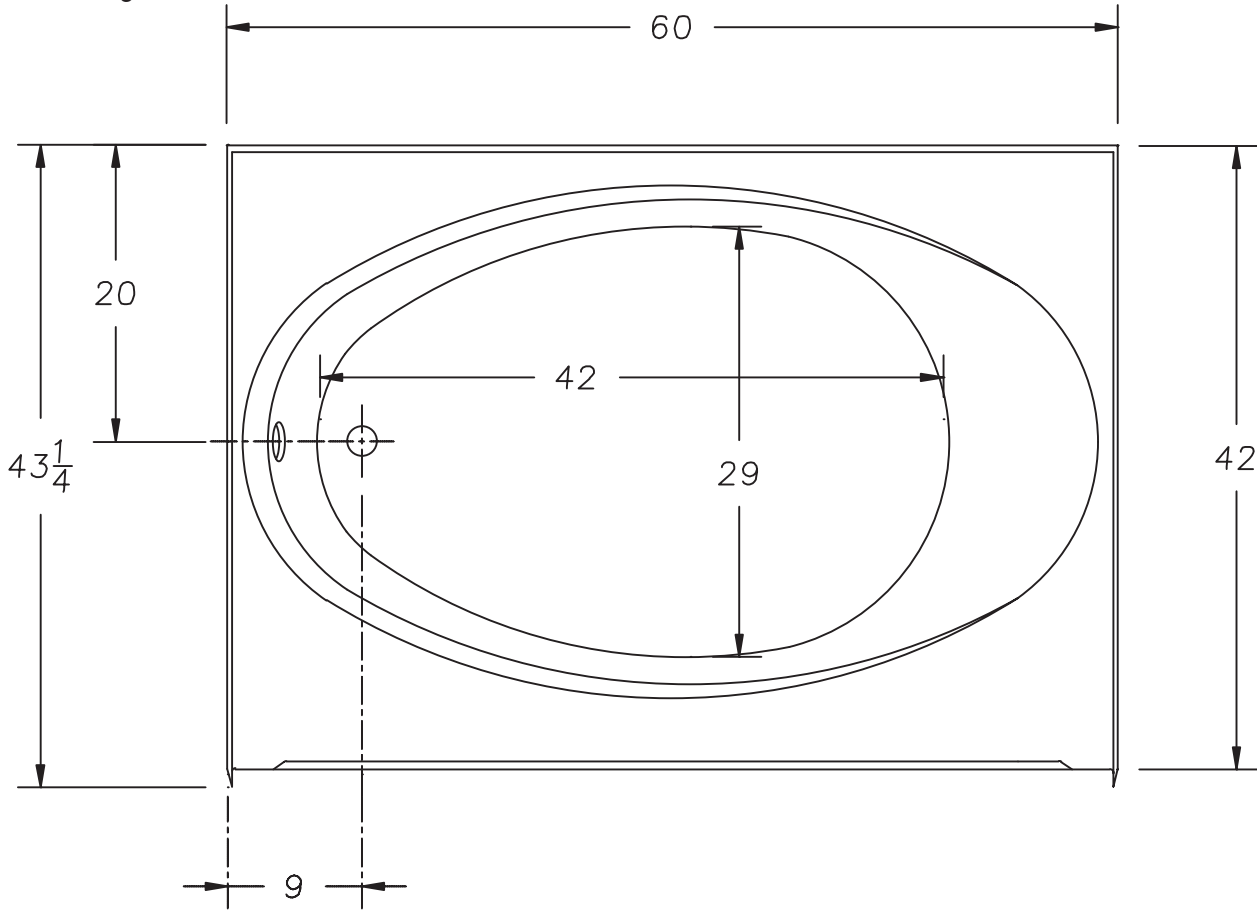

Oval Garden Tub
High Gloss Gelcoat Finish
Above Floor Rough-In

FEATURES

- **26043 Bennett**

60" x 43" x 17" (nominal outside)

- *Oval sump for a unique bathing experience.*

The Bennett is made of sanitary grade polyester high gloss gelcoat with a composite matrix.

Available in Whirlpool

NOTES

- *Dimensions: 60" x 43 1/4" x 16 1/4"*
Dry Weight: 80 lbs.
Wet Weight: 447 lbs.
Water Capacity: 44 gallons
Shipping Weight: 94 lbs.
Certifications: ANSI Z124.2; NAHB

WARRANTY

IMPORTANT: Roughing-in dimensions may vary 1/2" and are subject to change or cancellation without prior notice.
No responsibility is assumed for use of superseded or voided leaflets.