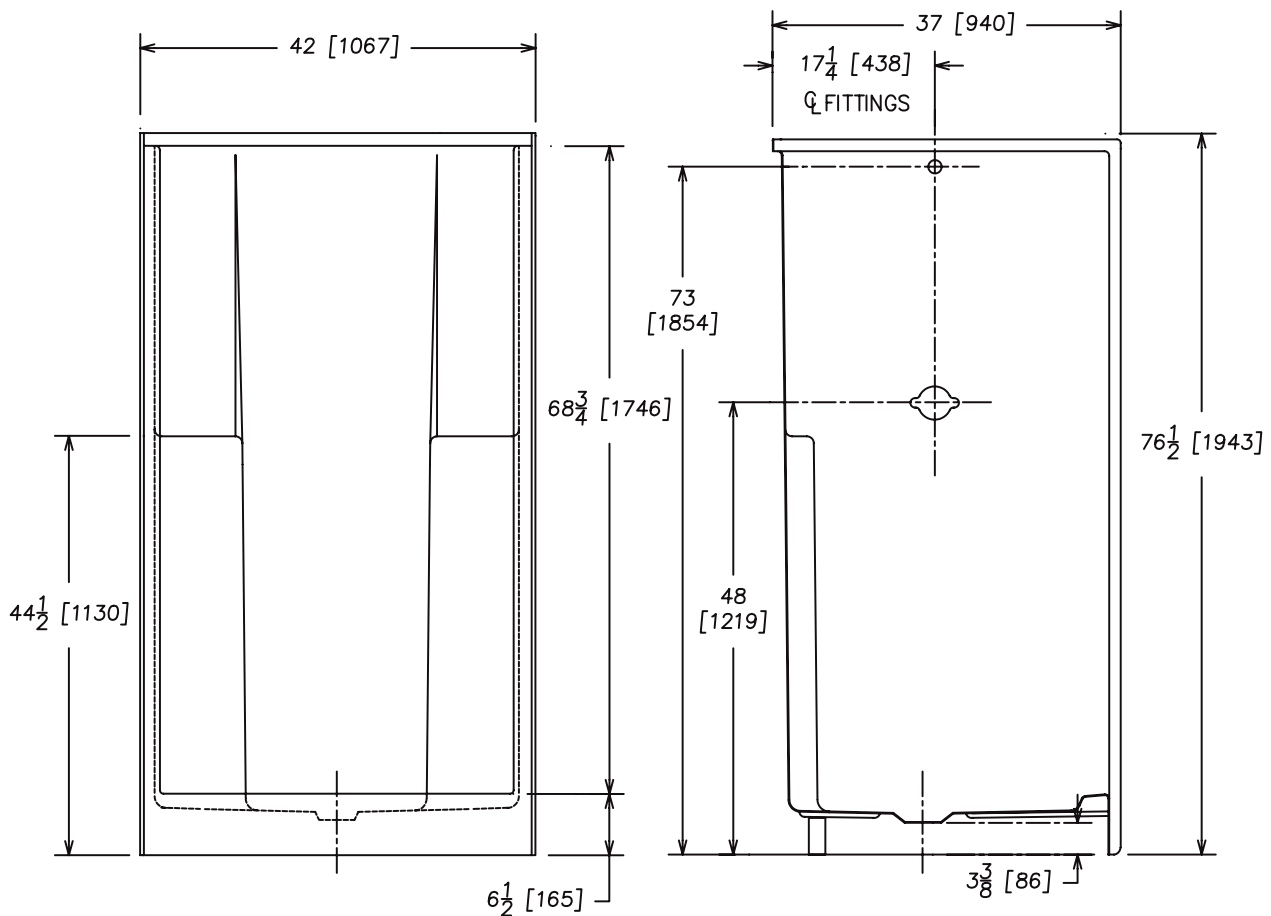

### **42" One Piece Shower Above The Floor Rough-In High Gloss Gelcoat Finish**

### • **34236 Blackberry**

42" x 37" x 76" (nominal outside)

- One piece construction
- Above floor rough-in
- Two integral soap dishes
- Slip resistant floor

The unit is made of sanitary grade high gloss polyester gelcoat with reinforced composite matrix.

## NOTES

- Dimensions: 42" x 37" x 76 1/2" with flange  
Shipping Weight: 101 lbs.  
Certifications: ANSI Z124.2; NAHB
- Illustrated installation instructions included.

# BLACKBERRY

34237

**42" One Piece Shower**  
**Above The Floor Rough-In**  
High Gloss Gelcoat Finish

**IMPORTANT:** Roughing-in dimensions may vary 1/2" and are subject to change or cancellation without prior notice.  
No responsibility is assumed for use of superseded or voided leaflets.