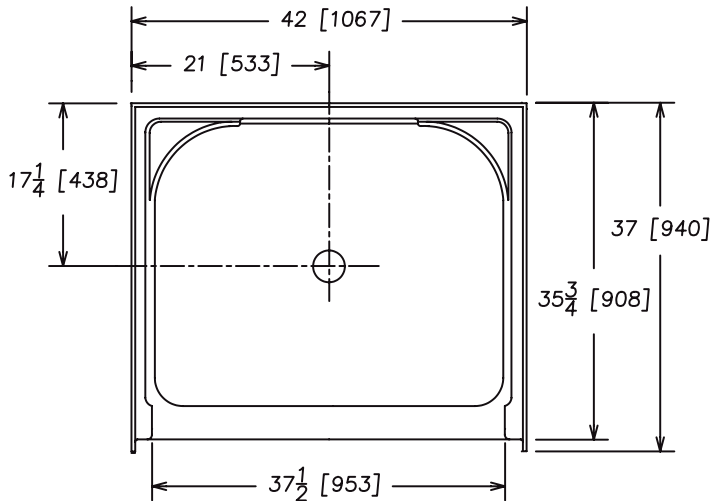

BLACKBERRY

34237

42" One Piece Shower
Above The Floor Rough-In
High Gloss Gelcoat Finish

IMPORTANT: Roughing-in dimensions may vary 1/2" and are subject to change or cancellation without prior notice.
No responsibility is assumed for use of superseded or voided leaflets.