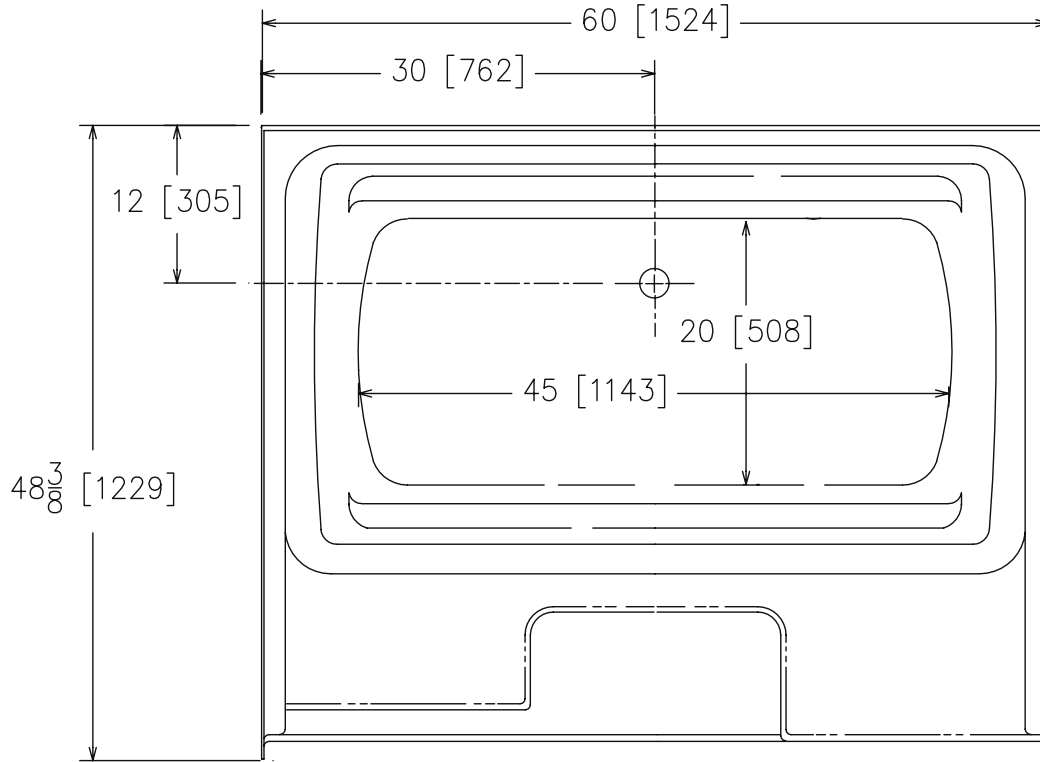

26050

**Garden Tub With Step
(Center Drain)**

High Gloss Gelcoat Finish

FEATURES

• **26050 Brave**

60" x 48" x 25" (nominal outside)

- Classic garden styling
- Integral "step-in" front apron
- Wainscot
- Deep bathing well

The Brave is made of sanitary grade polyester high gloss gelcoat with a composite matrix.

Available in Whirlpool.

Specify LH or RH pump.

NOTES

- Dimensions: 60" x 48³/₈" x 25¹/₄"
Dry Weight: 140 lbs.
Wet Weight: 557 lbs.
Water Capacity: 50 gallons
Operating Capacity: 35 gallons
Shipping Weight: 185 lbs.
Certifications: ANSI Z124.2, NAHB

IMPORTANT: Roughing-in dimensions may vary 1/2" and are subject to change or cancellation without prior notice. No responsibility is assumed for use of superseded or voided leaflets.