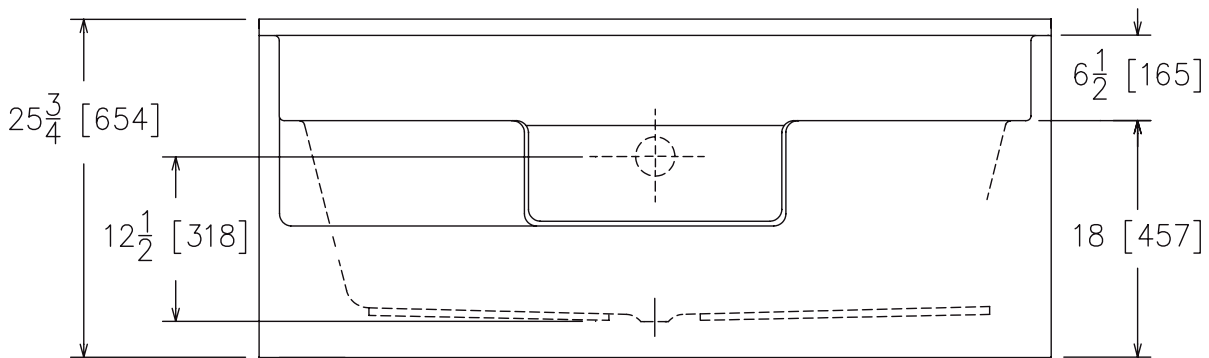

26050

**Garden Tub With Step
(Center Drain)**

High Gloss Gelcoat Finish

FEATURES

• **26050 Brave**

60" x 48" x 25" (nominal outside)

- Classic garden styling
- Integral "step-in" front apron
- Wainscot
- Deep bathing well

The Brave is made of sanitary grade polyester high gloss gelcoat with a composite matrix.

Available in Whirlpool.

Specify LH or RH pump.

NOTES

- Dimensions: 60" x 48³/₈" x 25¹/₄"
Dry Weight: 140 lbs.
Wet Weight: 557 lbs.
Water Capacity: 50 gallons
Operating Capacity: 35 gallons
Shipping Weight: 185 lbs.
Certifications: ANSI Z124.2, NAHB

IMPORTANT: Roughing-in dimensions may vary 1/2" and are subject to change or cancellation without prior notice. No responsibility is assumed for use of superseded or voided leaflets.