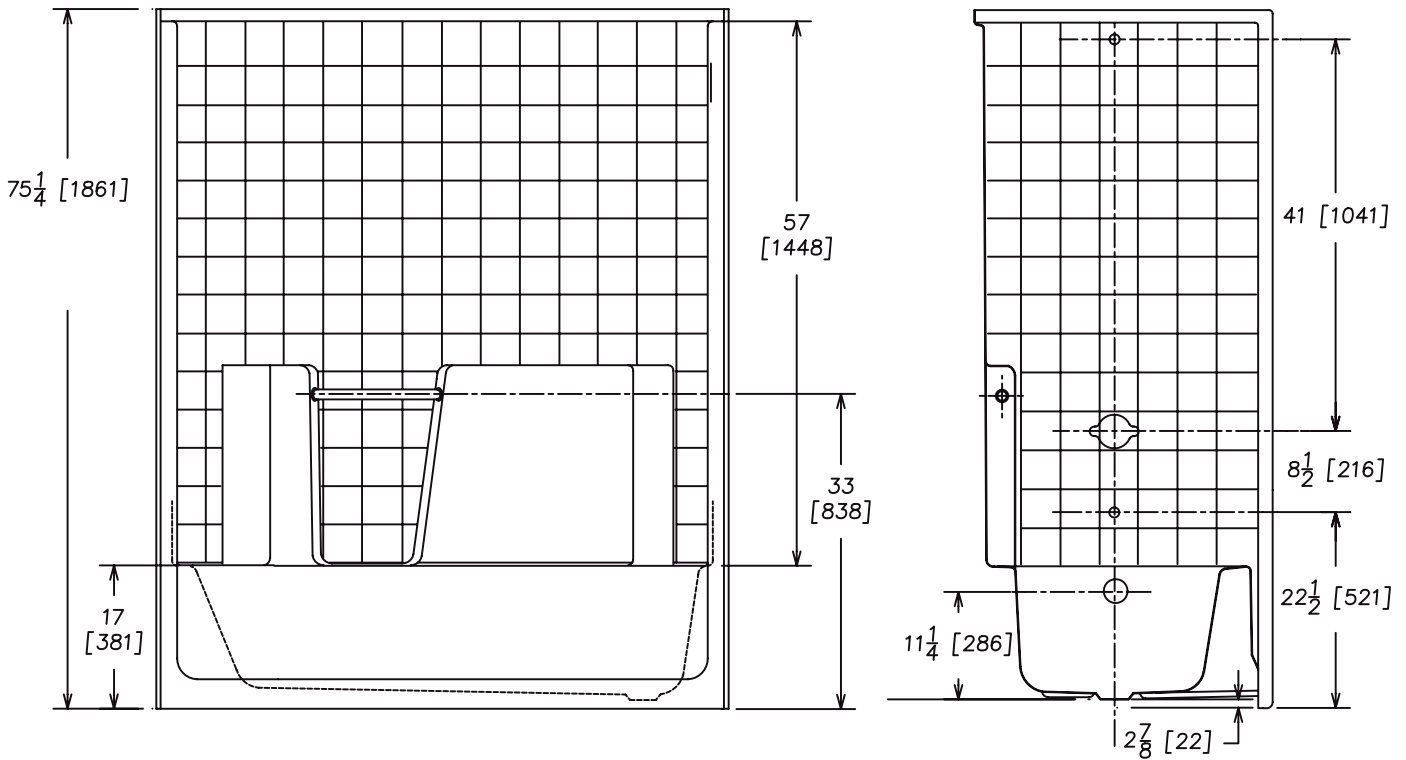

56031T R/L

One Piece 60" x 31" Tub/Shower
Simulated Tile
Above Floor Rough-In
High Gloss Gelcoat Finish

FEATURES

• **56031T R/L Calloway**

60" x 31" x 78" (nominal outside)

- Simulated tile walls
- Integral soap dish
- Toiletry ledge
- Clear acrylic towel bar
- Slip resistant floor

The unit is made of sanitary grade high gloss polyester gelcoat with reinforced composite matrix.

NOTES

- Dimensions: 60" x 31 3/8" x 78 1/4" with flange
Shipping Weight: 125 lbs.
Certifications: ANSI Z124.2; NAHB
- Illustrated installation instructions included.

WARRANTY

Georgia Bathware warrants to the purchaser a three year warranty from the date of installation against defects in material and workmanship only.

GEORGIA
BATHWARE

eALLOWAY

56031T R/L

One Piece 60" x 30" Tub/Shower

Simulated Tile

Above Floor Rough-In

High Gloss Gelcoat Finish

IMPORTANT: Roughing-in dimensions may vary 1/2" and are subject to change or cancellation without prior notice. No responsibility is assumed for use of superseded or voided leaflets.