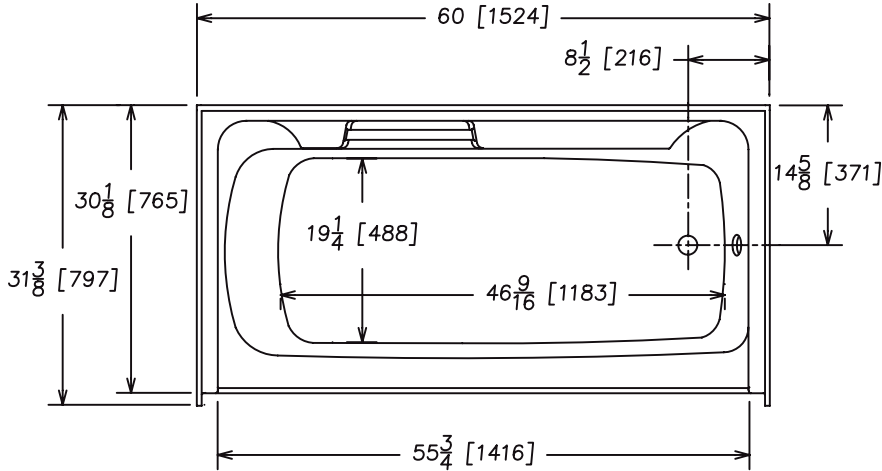

56031T R/L

One Piece 60" x 31" Tub/Shower
Simulated Tile
Above Floor Rough-In
High Gloss Gelcoat Finish

FEATURES

• **56031T R/L Calloway**

60" x 31" x 78" (nominal outside)

- Simulated tile walls
- Integral soap dish
- Toiletry ledge
- Clear acrylic towel bar
- Slip resistant floor

The unit is made of sanitary grade high gloss polyester gelcoat with reinforced composite matrix.

NOTES

- Dimensions: 60" x 31 3/8" x 78 1/4" with flange
Shipping Weight: 125 lbs.
Certifications: ANSI Z124.2; NAHB
- Illustrated installation instructions included.

WARRANTY

Georgia Bathware warrants to the purchaser a three year warranty from the date of installation against defects in material and workmanship only.

GEORGIA
BATHWARE

eALLOWAY

56031T R/L

One Piece 60" x 30" Tub/Shower

Simulated Tile

Above Floor Rough-In

High Gloss Gelcoat Finish

IMPORTANT: Roughing-in dimensions may vary 1/2" and are subject to change or cancellation without prior notice. No responsibility is assumed for use of superseded or voided leaflets.