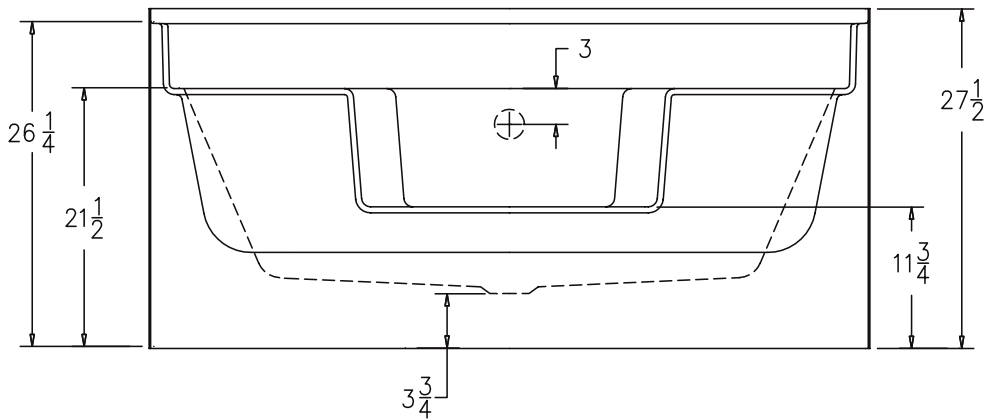

## FEATURES

• **26048 Cancun**

60" x 48" x 28" (nominal outside)

- Classic garden styling
- Integral "step-in" front apron
- Wainscot
- Extra deep bathing well

The Cancun is made of sanitary grade polyester high gloss gelcoat with a composite matrix.

## NOTES

- Dimensions: 59 3/4" x 49 1/4" x 28 1/4"  
Dry Weight: 123 lbs.  
Wet Weight: 498 lbs.  
Water Capacity: 45 gallons  
Shipping Weight: 133 lbs.  
Certifications: ANSI Z124.2; NAHB

# CANCUN

26048

**Garden Tub With Step  
(Center Drain)**  
High Gloss Gelcoat Finish

**IMPORTANT:** Roughing-in dimensions may vary 1/2" and are subject to change or cancellation without prior notice. No responsibility is assumed for use of superseded or voided leaflets.