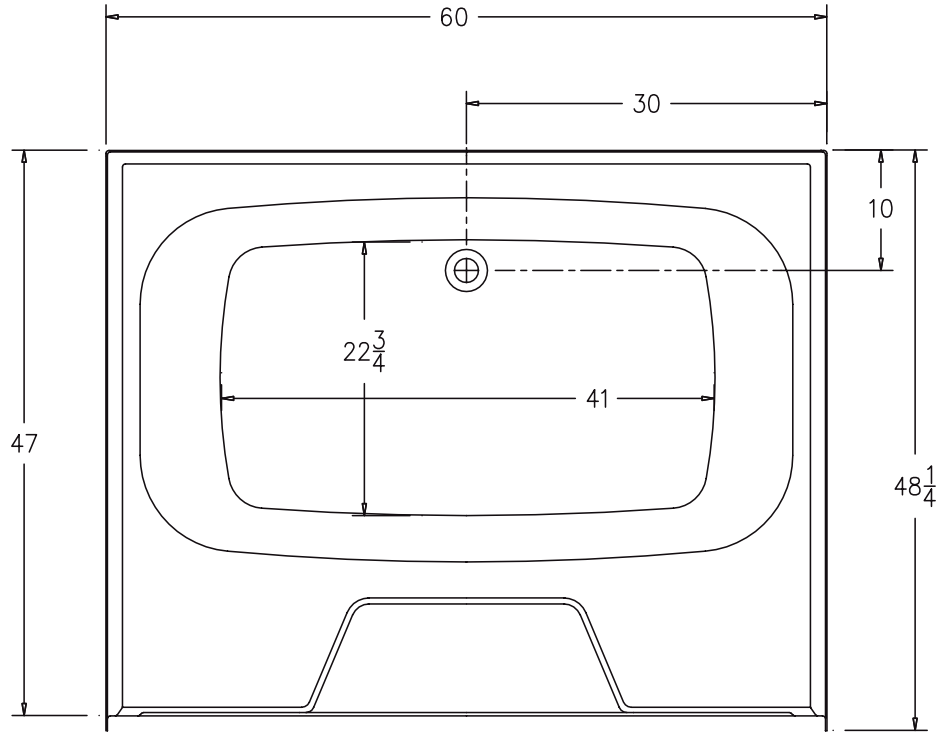

CANCUN

26048

**Garden Tub With Step
(Center Drain)**
High Gloss Gelcoat Finish

IMPORTANT: Roughing-in dimensions may vary 1/2" and are subject to change or cancellation without prior notice. No responsibility is assumed for use of superseded or voided leaflets.