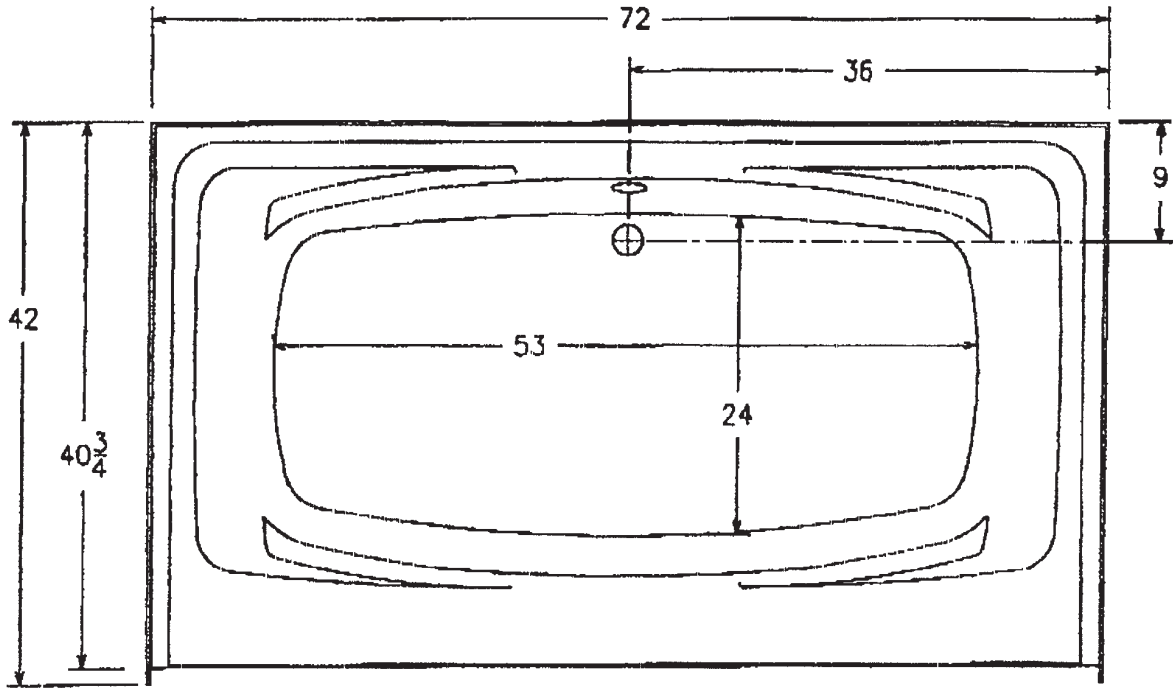

### FEATURES

• **27242 Carlson**

72" x 42" x 26 1/4" (nominal outside)

- Center drain
- Above floor rough-in

The garden tub is made of sanitary grade polyester high gloss gelcoat with a composite matrix.

Available in Whirlpool.

### NOTES

- Dimensions: 72" x 42" x 26 1/4" with flange  
Dry Weight: 110 lbs.  
Shipping Weight: 110 lbs.  
Certifications: ANSI Z124.2; NAHB
- Illustrated installation instructions included.

**IMPORTANT:** Roughing-in dimensions may vary 1/2" and are subject to change or cancellation without prior notice.  
No responsibility is assumed for use of superseded or voided leaflets.