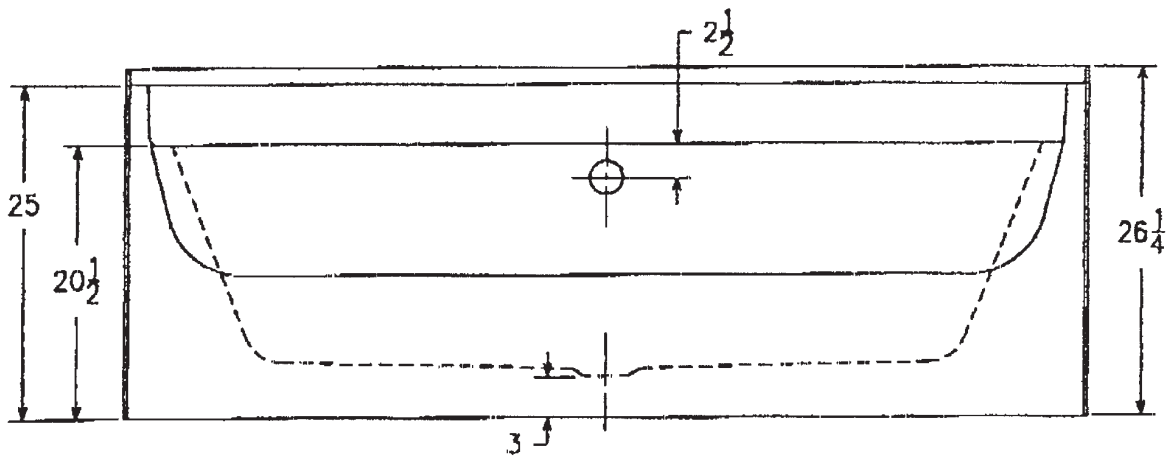

### FEATURES

• **27242 Carlson**

72" x 42" x 26 1/4" (nominal outside)

- Center drain
- Above floor rough-in

The garden tub is made of sanitary grade polyester high gloss gelcoat with a composite matrix.

Available in Whirlpool.

### NOTES

- Dimensions: 72" x 42" x 26 1/4" with flange  
Dry Weight: 110 lbs.  
Shipping Weight: 110 lbs.  
Certifications: ANSI Z124.2; NAHB
- Illustrated installation instructions included.

**IMPORTANT:** Roughing-in dimensions may vary 1/2" and are subject to change or cancellation without prior notice.  
No responsibility is assumed for use of superseded or voided leaflets.