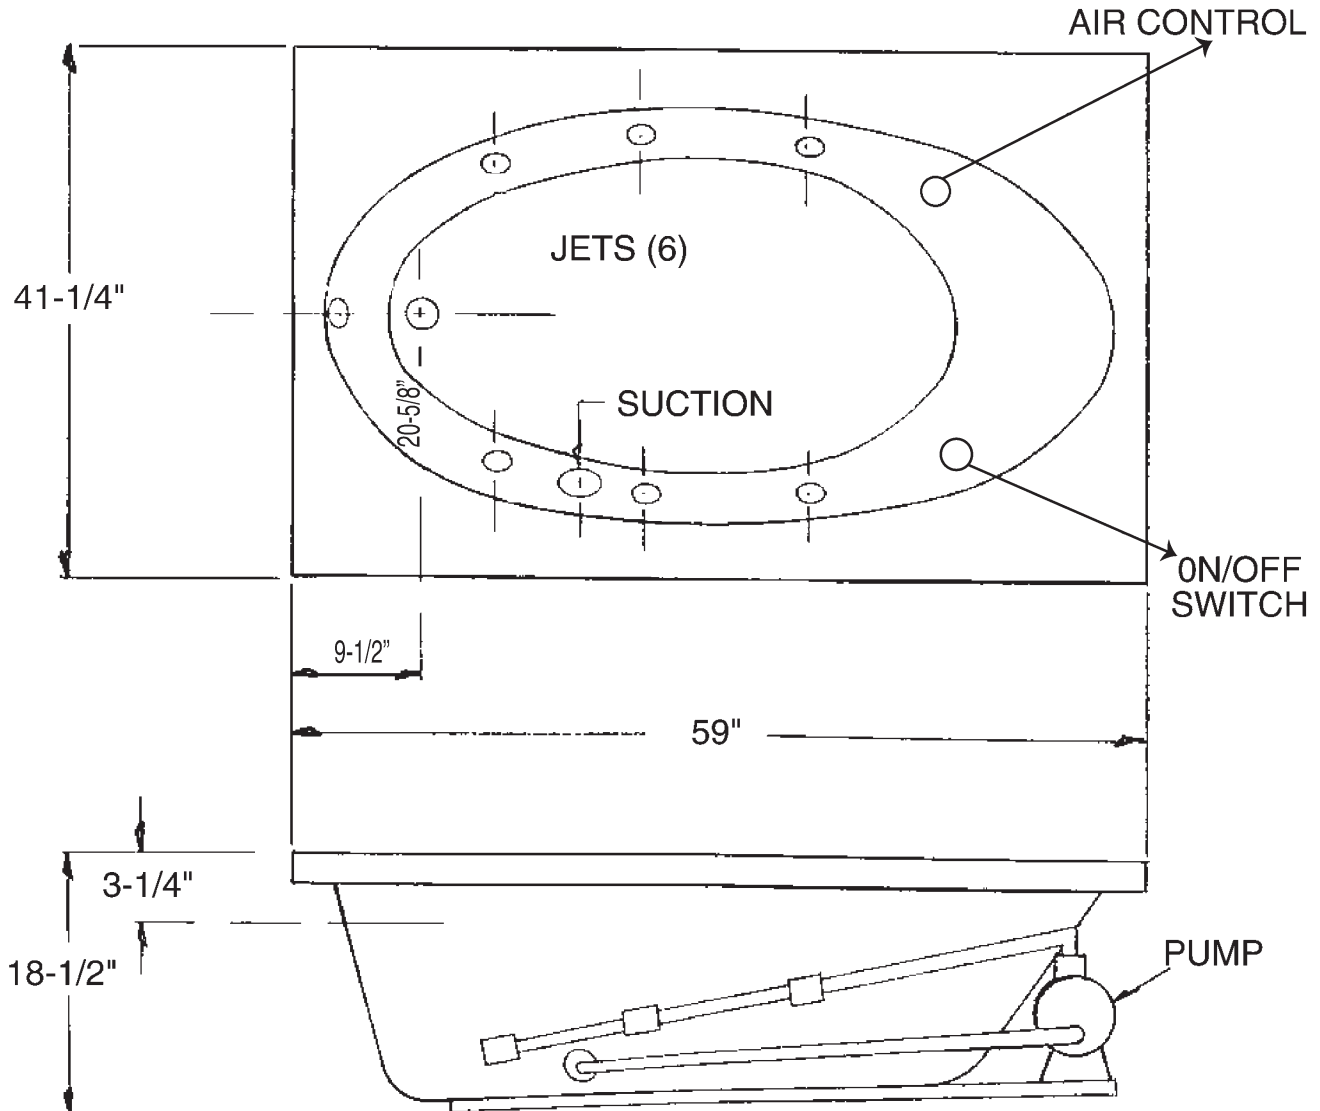

### 60" x 42" Acrylic Tub

## FEATURES

- **96042 Columbia**

59" x 41-1/4" x 18-1/2"

- Six Color Coordinated Flow Control Jets
- Separate Air Control
- Easy to Reach Air Operated On/Off Switch
- 1 HP Motor/Pump Wired For Plug-In Installation
- Available as Bath Only

## NOTES

- Dimensions: 59" x 41-1/4" x 18-1/2" with flange  
Shipping Weight: 135 lbs.  
Certifications: ANSI Z124.2; NAHB
- Illustrated installation instructions included.

## WARRANTY

Georgia Bathware warrants to the purchaser a three year warranty from the date of installation against defects in material and workmanship only.

60" x 42" Acrylic Tub

**IMPORTANT:** Roughing-in dimensions may vary 1/2" and are subject to change or cancellation without prior notice. No responsibility is assumed for use of superseded or voided leaflets.