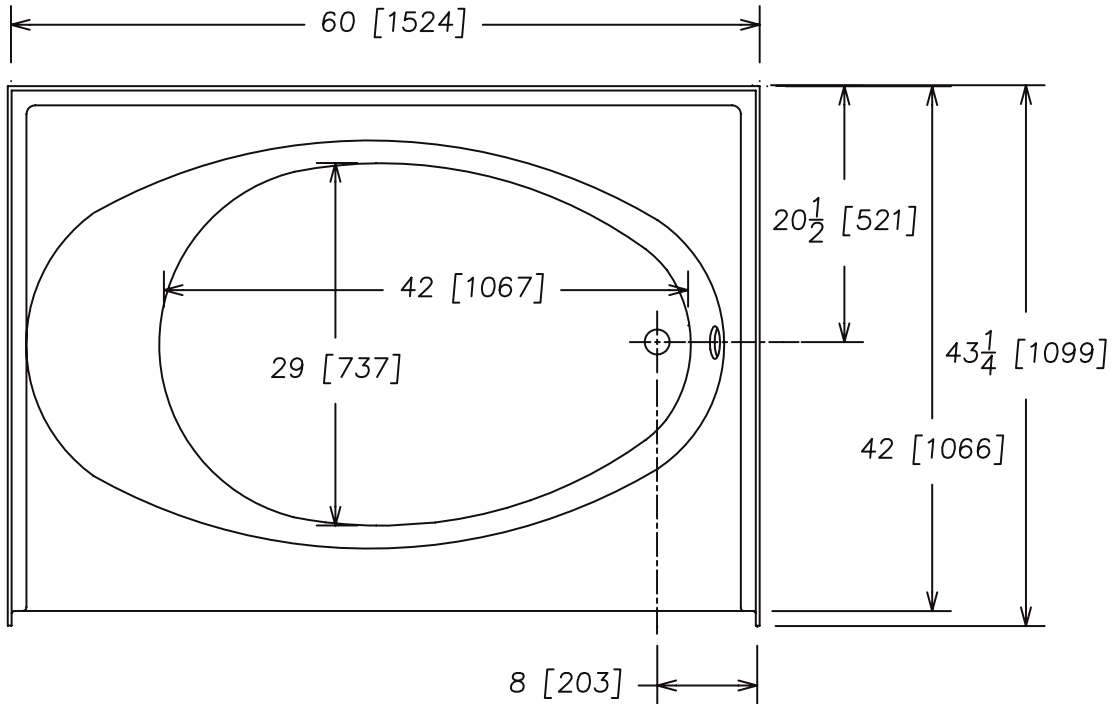

### FEATURES

• **26043T R/L Columbus**

60" x 43" x 28" (nominal outside)

- Right or left hand drain
- Above floor rough-in

The oval garden Tub is made of sanitary grade polyester high gloss gelcoat with a composite matrix.

### NOTES

- Dimensions: 60" x 43<sup>1</sup>/<sub>4</sub>" x 28" with flange  
Dry Weight: 106 lbs.  
Wet Weight: 523 lbs.  
Water Capacity: 50 gallons  
Shipping Weight: 180 lbs.  
Certifications: ANSI Z124.2; NAHB
- Illustrated installation instructions included.

# COLUMBUS

26045 R/L

**Oval Garden Tub**  
**Above Floor Rough-In**  
*High Gloss Gelcoat Finish*

**IMPORTANT:** Roughing-in dimensions may vary 1/2" and are subject to change or cancellation without prior notice.  
No responsibility is assumed for use of superseded or voided leaflets.