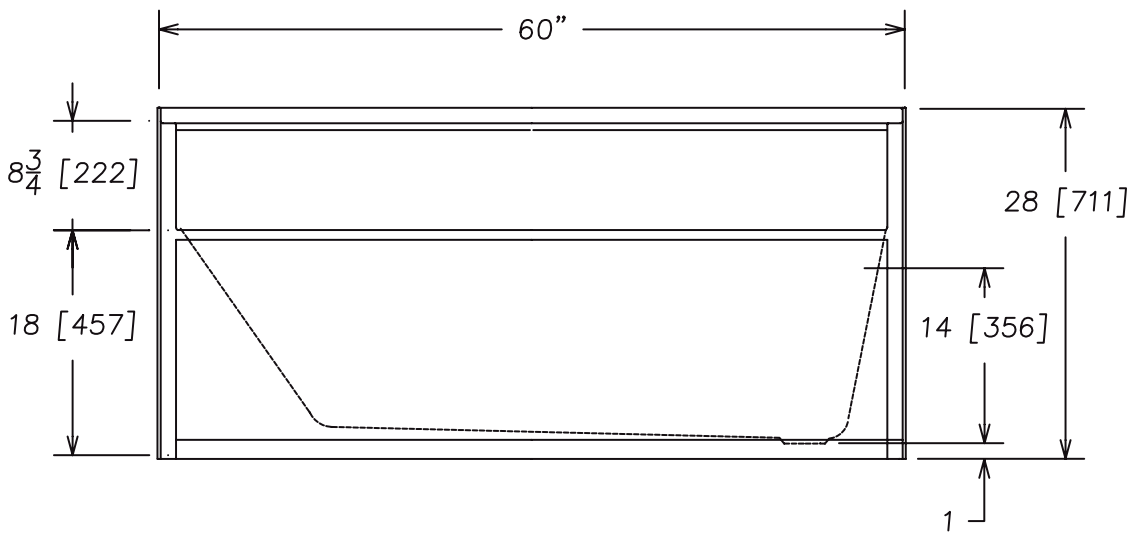

### FEATURES

• **26043T R/L Columbus**

60" x 43" x 28" (nominal outside)

- Right or left hand drain
- Above floor rough-in

The oval garden Tub is made of sanitary grade polyester high gloss gelcoat with a composite matrix.

### NOTES

- Dimensions: 60" x 43<sup>1</sup>/<sub>4</sub>" x 28" with flange  
Dry Weight: 106 lbs.  
Wet Weight: 523 lbs.  
Water Capacity: 50 gallons  
Shipping Weight: 180 lbs.  
Certifications: ANSI Z124.2; NAHB
- Illustrated installation instructions included.

# COLUMBUS

26045 R/L

**Oval Garden Tub**  
**Above Floor Rough-In**  
*High Gloss Gelcoat Finish*

**IMPORTANT:** Roughing-in dimensions may vary 1/2" and are subject to change or cancellation without prior notice.  
No responsibility is assumed for use of superseded or voided leaflets.