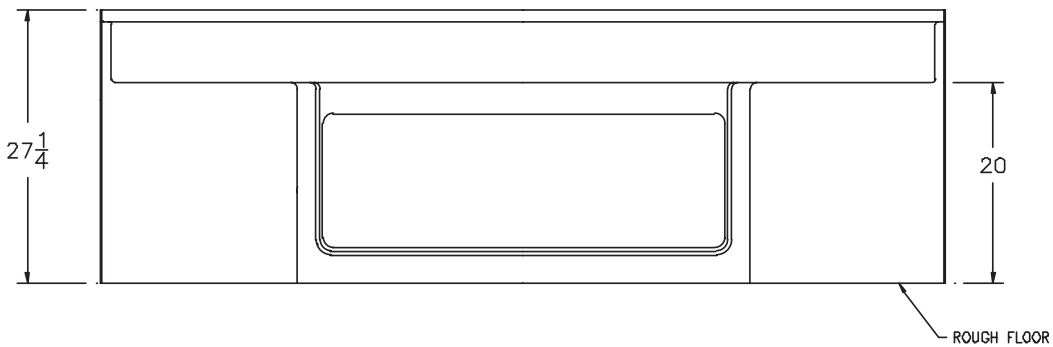

### • **26161 Conway**

61" x 61" x 27" (nominal outside)

- Corner unit with large bathing area
- Comfortable seat
- Wide toiletry ledges
- Integral wainscot and apron with an access panel.

The Conway is made of sanitary grade polyester high gloss gelcoat with a composite matrix.

## NOTES

- Dimensions: 61" x 61" x 27 $\frac{1}{4}$ "  
Dry Weight: 156 lbs.  
Wet Weight: 909 lbs.  
Water Capacity: 90 gallons  
Shipping Weight: 201 lbs.  
Certifications: ANSI Z124.2; NAHB
- Illustrated installation instructions included.

**IMPORTANT:** Roughing-in dimensions may vary 1/2" and are subject to change or cancellation without prior notice. No responsibility is assumed for use of superseded or voided leaflets.