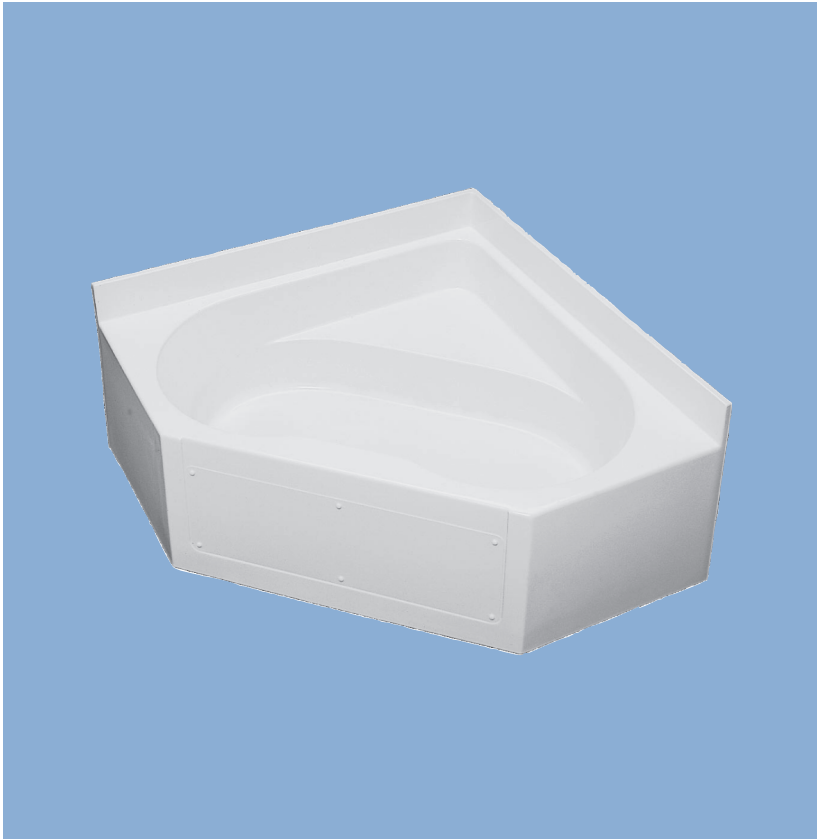

### **Corner Garden Tub** *High Gloss Gelcoat Finish*

### • **26161 Conway**

61" x 61" x 27" (nominal outside)

- Corner unit with large bathing area
- Comfortable seat
- Wide toiletry ledges
- Integral wainscot and apron with an access panel.

The Conway is made of sanitary grade polyester high gloss gelcoat with a composite matrix.