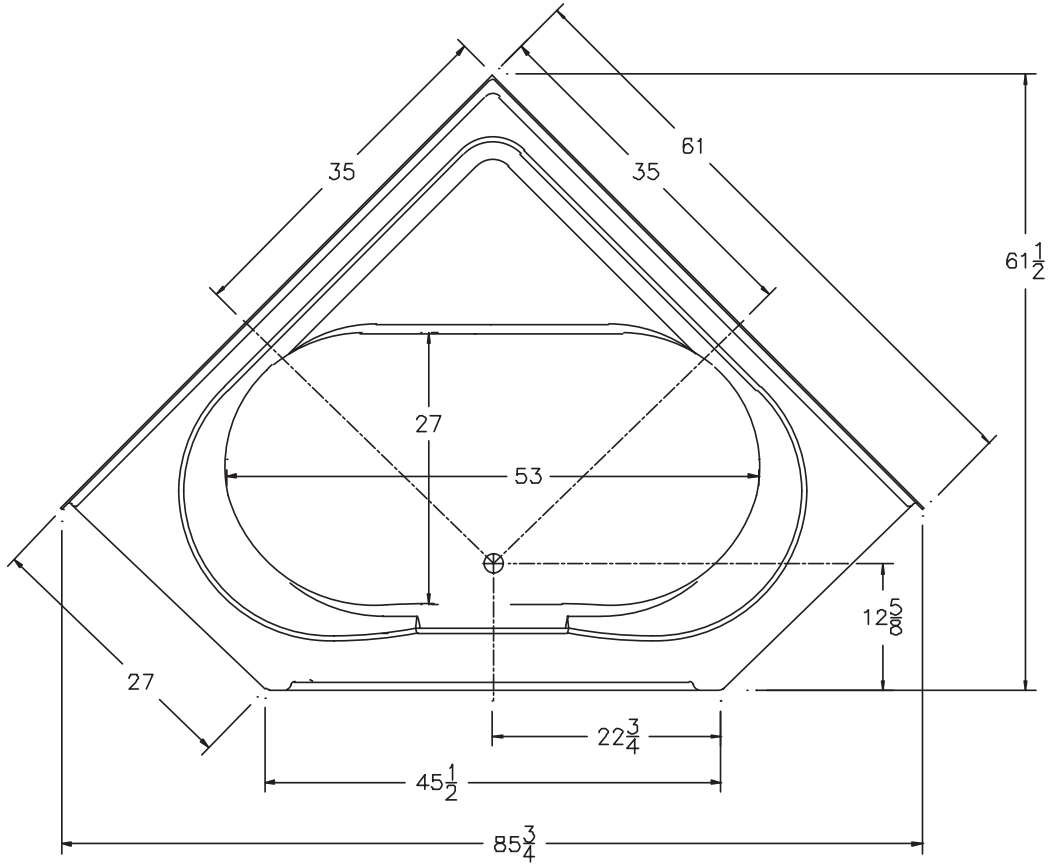

### • **26161 Conway**

61" x 61" x 27" (nominal outside)

- Corner unit with large bathing area
- Comfortable seat
- Wide toiletry ledges
- Integral wainscot and apron with an access panel.

The Conway is made of sanitary grade polyester high gloss gelcoat with a composite matrix.

## NOTES

- Dimensions: 61" x 61" x 27 $\frac{1}{4}$ "  
Dry Weight: 156 lbs.  
Wet Weight: 909 lbs.  
Water Capacity: 90 gallons  
Shipping Weight: 201 lbs.  
Certifications: ANSI Z124.2; NAHB
- Illustrated installation instructions included.

**IMPORTANT:** Roughing-in dimensions may vary 1/2" and are subject to change or cancellation without prior notice. No responsibility is assumed for use of superseded or voided leaflets.