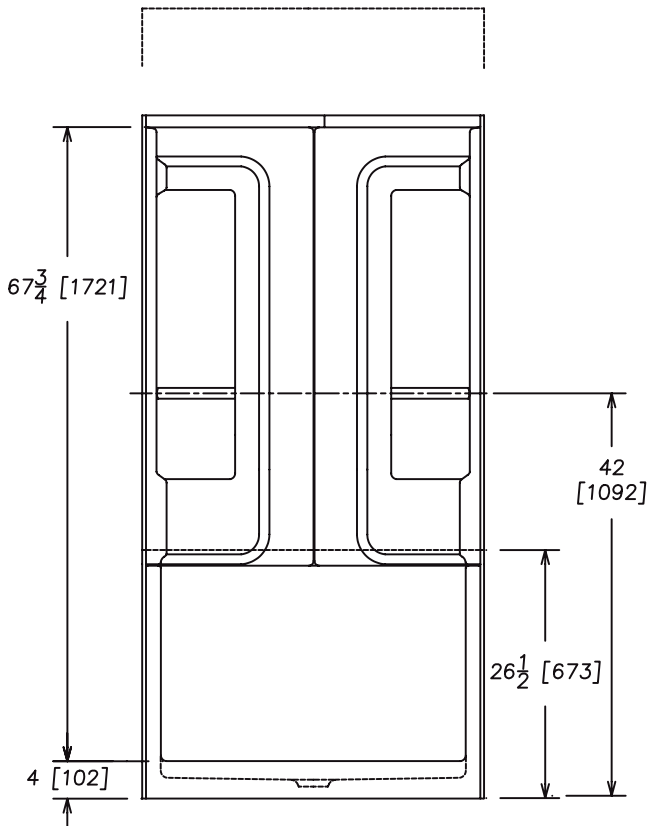

36" Three Piece Shower *High Gloss Gelcoat Finish*

FEATURES

- **83637 Crawford**

36" x 37" x 73" (nominal outside)

- Three piece sectional
- Twin integral toiletry ledges
- Two clear towel bars
- Slip resistant floor

The unit is made of sanitary grade high gloss polyester gelcoat with reinforced composite matrix.

NOTES

- Dimensions: 36" x 37 ³/₈" x 73" with flange
Shipping Weight: 134 lbs.
Certifications: ANSI Z124.2; NAHB
- Illustrated installation instructions included.

IMPORTANT: Roughing-in dimensions may vary 1/2" and are subject to change or cancellation without prior notice. No responsibility is assumed for use of superseded or voided leaflets.