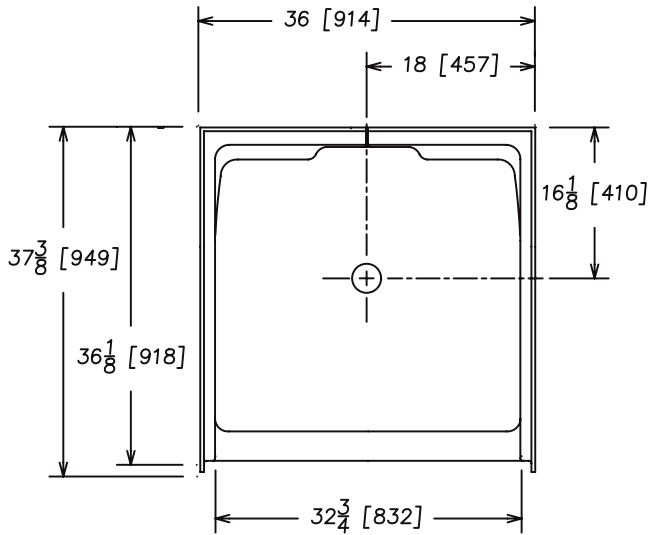

36" Three Piece Shower *High Gloss Gelcoat Finish*

FEATURES

- **83637 Crawford**

36" x 37" x 73" (nominal outside)

- Three piece sectional
- Twin integral toiletry ledges
- Two clear towel bars
- Slip resistant floor

The unit is made of sanitary grade high gloss polyester gelcoat with reinforced composite matrix.

NOTES

- Dimensions: 36" x 37 ³/₈" x 73" with flange
Shipping Weight: 134 lbs.
Certifications: ANSI Z124.2; NAHB
- Illustrated installation instructions included.

IMPORTANT: Roughing-in dimensions may vary 1/2" and are subject to change or cancellation without prior notice. No responsibility is assumed for use of superseded or voided leaflets.