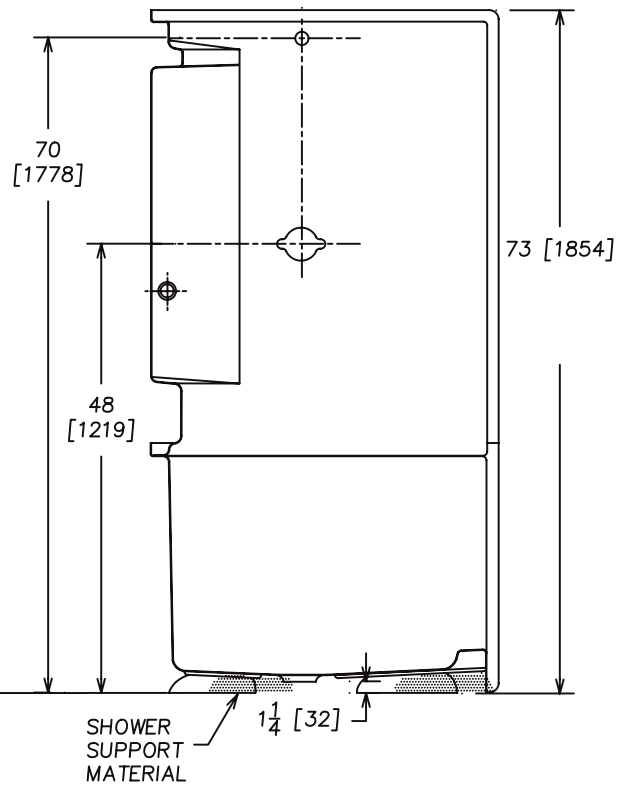

36" Three Piece Shower *High Gloss Gelcoat Finish*

FEATURES

- **83637 Crawford**

36" x 37" x 73" (nominal outside)

- Three piece sectional
- Twin integral toiletry ledges
- Two clear towel bars
- Slip resistant floor

The unit is made of sanitary grade high gloss polyester gelcoat with reinforced composite matrix.

NOTES

- Dimensions: 36" x 37 ³/₈" x 73" with flange
Shipping Weight: 134 lbs.
Certifications: ANSI Z124.2; NAHB
- Illustrated installation instructions included.

IMPORTANT: Roughing-in dimensions may vary 1/2" and are subject to change or cancellation without prior notice. No responsibility is assumed for use of superseded or voided leaflets.