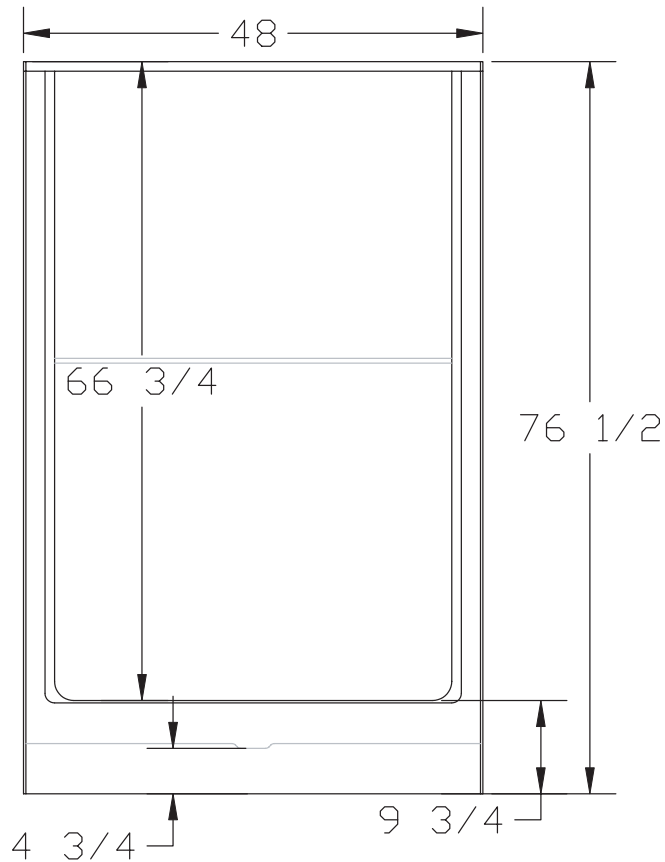

48" One Piece Shower (No Seat) High Gloss Gelcoat Finish

FEATURES

- **34836Z Eclipse**

48" x 36" x 73" (nominal outside)

- One piece unit
- Integral soap ledge
- Toiletry ledge
- Slip resistant floor
- Option: Chrome towel bar

The unit is made of sanitary grade high gloss polyester gelcoat with reinforced composite matrix.

NOTES

- Dimensions: 48" x 35 3/4" x 73 1/4" with flange
Shipping Weight: 102 lbs.
Certifications: ANSI Z124.2; NAHB
- Illustrated installation instructions included.

34836Z

IMPORTANT: Roughing-in dimensions may vary 1/2" and are subject to change or cancellation without prior notice.
No responsibility is assumed for use of superseded or voided leaflets.

GEORGIA²
B A T H W A R E