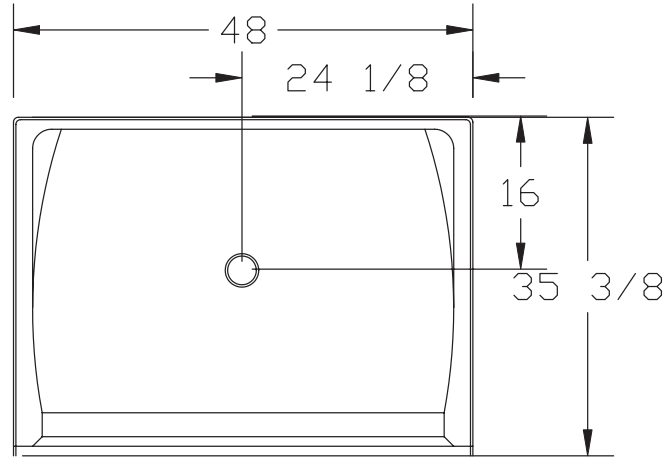

48" One Piece Shower (No Seat) High Gloss Gelcoat Finish

FEATURES

- **34836Z Eclipse**

48" x 36" x 73" (nominal outside)

- One piece unit
- Integral soap ledge
- Toiletry ledge
- Slip resistant floor
- Option: Chrome towel bar

The unit is made of sanitary grade high gloss polyester gelcoat with reinforced composite matrix.

NOTES

- Dimensions: 48" x 35 3/4" x 73 1/4" with flange
Shipping Weight: 102 lbs.
Certifications: ANSI Z124.2; NAHB
- Illustrated installation instructions included.

34836Z

IMPORTANT: Roughing-in dimensions may vary 1/2" and are subject to change or cancellation without prior notice.
No responsibility is assumed for use of superseded or voided leaflets.

GEORGIA²
B A T H W A R E