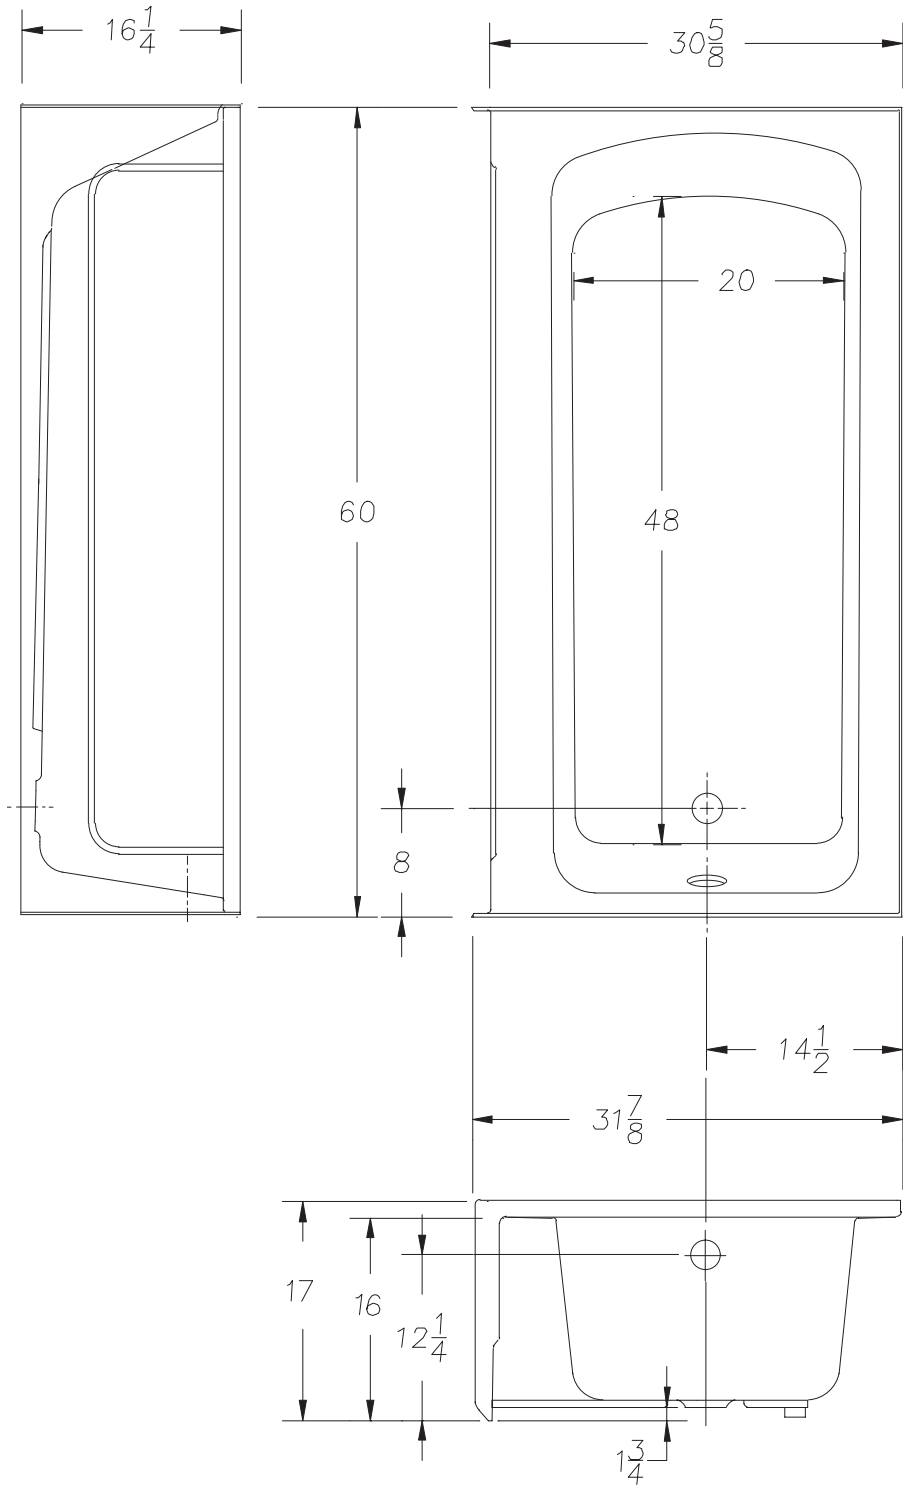

## FEATURES

- **26031R/L Fisher**

60" x 31" x 17" (nominal outside)

The unit is made of sanitary grade high gloss polyester gelcoat with reinforced composite matrix.

## NOTES

- Dimensions: 60" x 31 7/8" x 16 1/4"  
Dry Weight: 71 lbs.  
Wet Weight: 388 lbs.  
Water Capacity: 38 gallons  
Shipping Weight: 84 lbs.  
Certifications: ANSI Z124.2; NAHB

**IMPORTANT:** Roughing-in dimensions may vary 1/2" and are subject to change or cancellation without prior notice. No responsibility is assumed for use of superseded or voided leaflets.