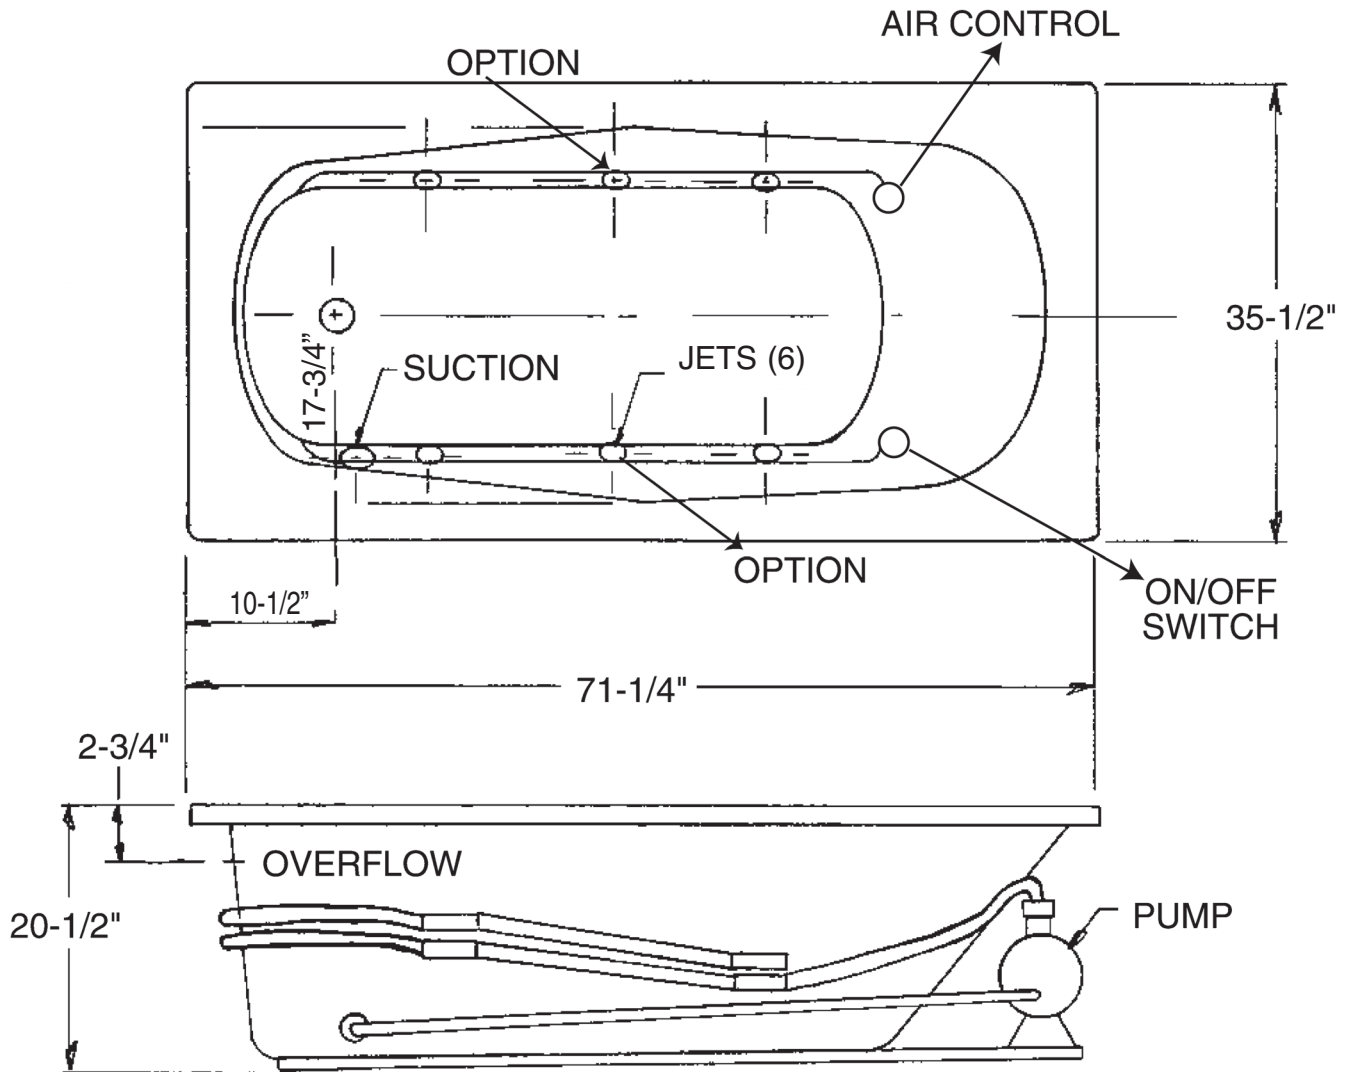

72" x 36" Acrylic Tub

FEATURES

• 97236 Georgetown

71-1/4" x 35-1/2" x 20-1/2"

- Six Color Coordinated Flow Control Jets
- Separate Air Control
- Easy to Reach Air Operated On/Off Switch
- 1 HP Motor/Pump Wired For Plug-In Installation
- Available as Bath Only

NOTES

- Dimensions: 71-1/4" x 35-1/2" x 20-1/2" with flange
Shipping Weight: 135 lbs.
Certifications: ANSI Z124.2; NAHB
- Illustrated installation instructions included.

WARRANTY

Georgia Bathware warrants to the purchaser a three year warranty from the date of installation against defects in material and workmanship only.

IMPORTANT: Roughing-in dimensions may vary 1/2" and are subject to change or cancellation without prior notice. No responsibility is assumed for use of superseded or voided leaflets.