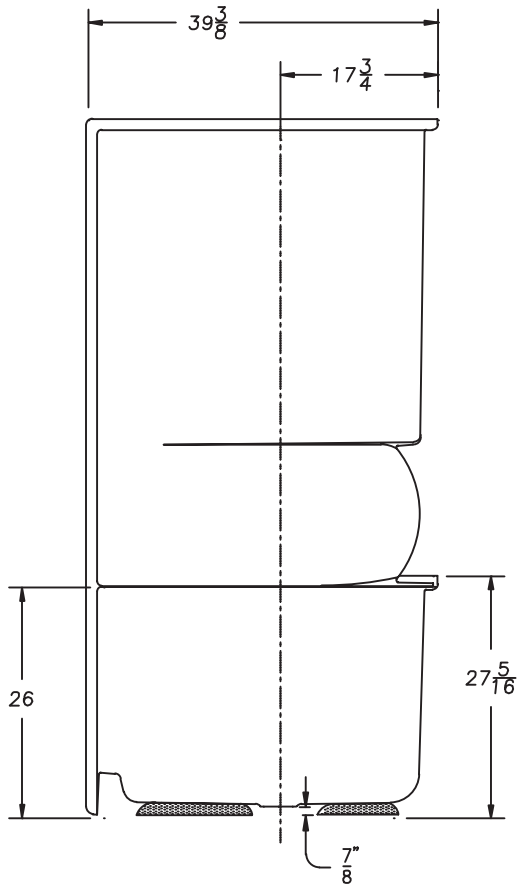

## FEATURES

- **83939 Gramling**

39" x 39" x 79" (nominal outside)

- Two piece unit
- Integral ledge
- Slip resistant floor

*The unit is made of sanitary grade high gloss polyester gelcoat with reinforced composite matrix.*

## NOTES

- Dimensions: 39<sup>3</sup>/<sub>8</sub>" x 39<sup>3</sup>/<sub>8</sub>" x 78<sup>3</sup>/<sub>4</sub>" with flange  
Shipping Weight: 90 lbs.  
Certifications: ANSI Z124.2; NAHB
- Illustrated installation instructions included.

# GRAMLING

83939

**Two Piece Neo-Angle Shower**  
*High Gloss Gelcoat Finish*

SHOWER SUPPORT MATERIAL

**IMPORTANT:** Roughing-in dimensions may vary 1/2" and are subject to change or cancellation without prior notice. No responsibility is assumed for use of superseded or voided leaflets.