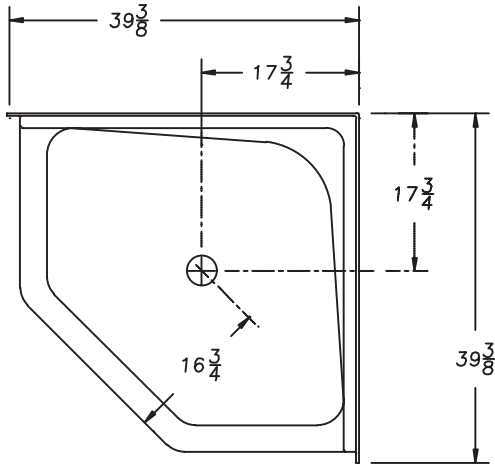

## FEATURES

- **83939 Gramling**

39" x 39" x 79" (nominal outside)

- Two piece unit
- Integral ledge
- Slip resistant floor

*The unit is made of sanitary grade high gloss polyester gelcoat with reinforced composite matrix.*

## NOTES

- Dimensions: 39<sup>3</sup>/<sub>8</sub>" x 39<sup>3</sup>/<sub>8</sub>" x 78<sup>3</sup>/<sub>4</sub>" with flange  
Shipping Weight: 90 lbs.  
Certifications: ANSI Z124.2; NAHB
- Illustrated installation instructions included.

# GRAMLING

83939

**Two Piece Neo-Angle Shower**  
*High Gloss Gelcoat Finish*

SHOWER SUPPORT MATERIAL

**IMPORTANT:** Roughing-in dimensions may vary 1/2" and are subject to change or cancellation without prior notice. No responsibility is assumed for use of superseded or voided leaflets.