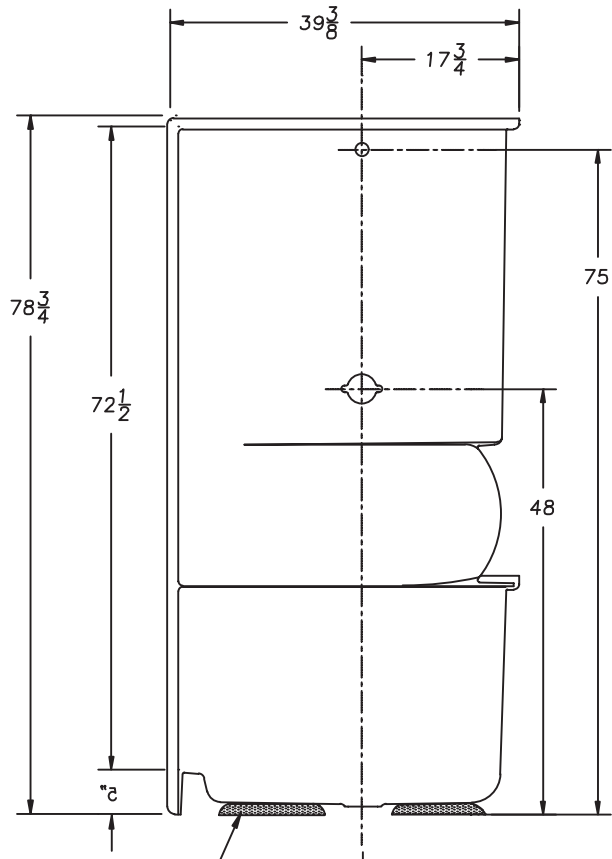

## FEATURES

- **83939 Gramling**

39" x 39" x 79" (nominal outside)

- Two piece unit
- Integral ledge
- Slip resistant floor

*The unit is made of sanitary grade high gloss polyester gelcoat with reinforced composite matrix.*

## NOTES

- Dimensions: 39<sup>3</sup>/<sub>8</sub>" x 39<sup>3</sup>/<sub>8</sub>" x 78<sup>3</sup>/<sub>4</sub>" with flange  
Shipping Weight: 90 lbs.  
Certifications: ANSI Z124.2; NAHB
- Illustrated installation instructions included.

# GRAMLING

83939

**Two Piece Neo-Angle Shower**  
*High Gloss Gelcoat Finish*

SHOWER SUPPORT MATERIAL

**IMPORTANT:** Roughing-in dimensions may vary 1/2" and are subject to change or cancellation without prior notice. No responsibility is assumed for use of superseded or voided leaflets.