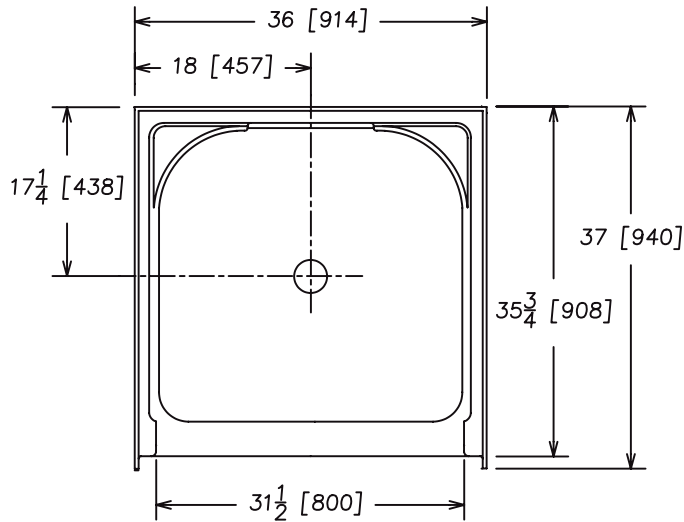

33637

**36" One Piece Shower
Above The Floor Rough-In
High Gloss Gelcoat Finish**

FEATURES

• **33637 Greta**

36" x 37" x 75" (nominal outside)

- One piece construction
- Above the floor rough-in
- Two integral soap dishes
- Slip resistant floor

The unit is made of sanitary grade high gloss polyester gelcoat with reinforced composite matrix.

NOTES

- Dimensions: 36" x 37" x 76½" with flange
Shipping Weight: 94 lbs.
Certifications: ANSI Z124.2; NAHB
- Illustrated installation instructions included.

WARRANTY

Georgia Bathware warrants to the purchaser a three year warranty from the date of installation against defects in material and workmanship only.

GRETA

**36" One Piece Shower
Above The Floor Rough-In**
High Gloss Gelcoat Finish

33637

IMPORTANT: Roughing-in dimensions may vary 1/2" and are subject to change or cancellation without prior notice.
No responsibility is assumed for use of superseded or voided leaflets.