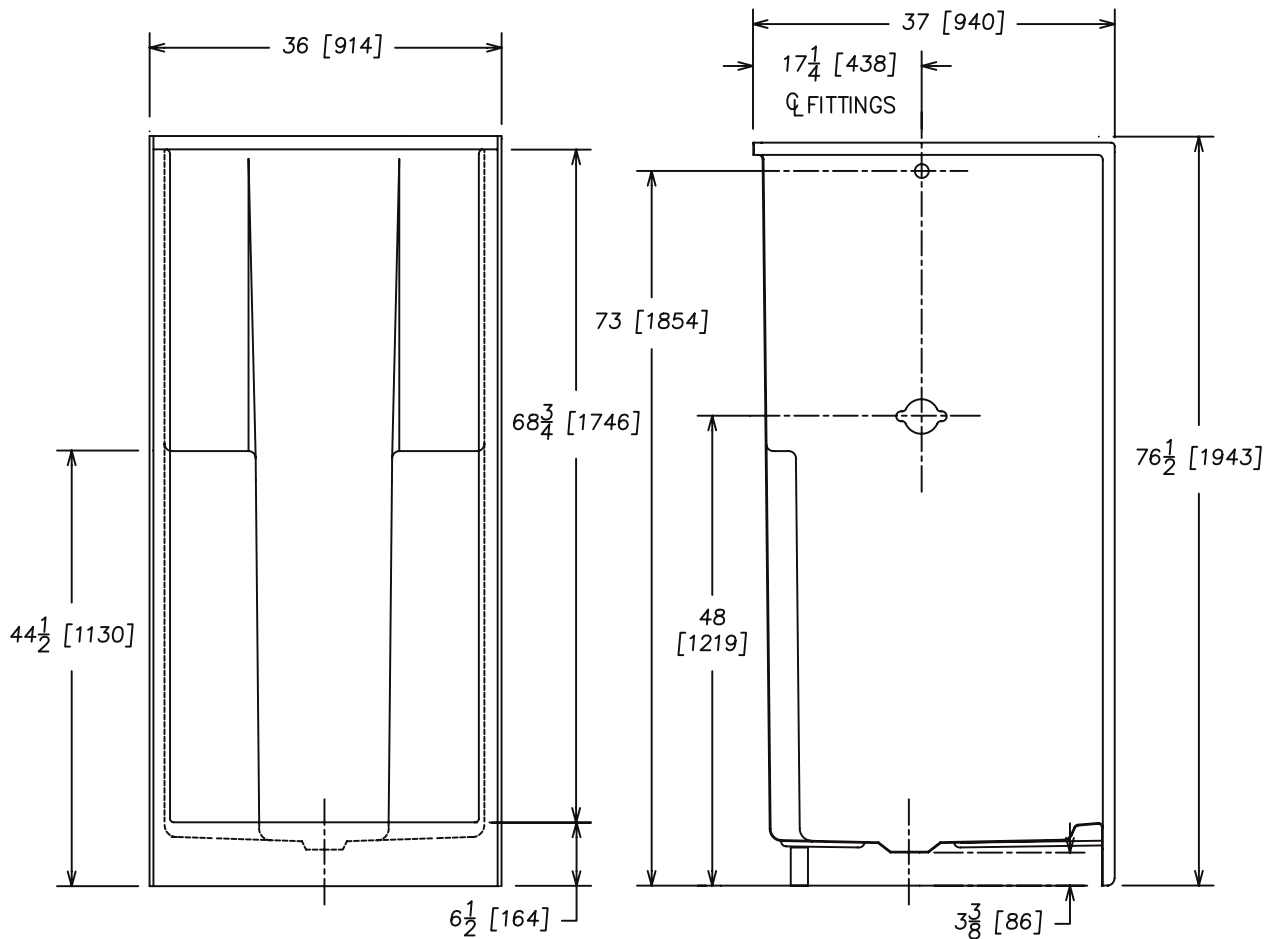

33637

**36" One Piece Shower
Above The Floor Rough-In
High Gloss Gelcoat Finish**

FEATURES

• **33637 Greta**

36" x 37" x 75" (nominal outside)

- One piece construction
- Above the floor rough-in
- Two integral soap dishes
- Slip resistant floor

The unit is made of sanitary grade high gloss polyester gelcoat with reinforced composite matrix.

NOTES

- Dimensions: 36" x 37" x 76½" with flange
Shipping Weight: 94 lbs.
Certifications: ANSI Z124.2; NAHB
- Illustrated installation instructions included.

WARRANTY

Georgia Bathware warrants to the purchaser a three year warranty from the date of installation against defects in material and workmanship only.

GRETA

**36" One Piece Shower
Above The Floor Rough-In**
High Gloss Gelcoat Finish

33637

IMPORTANT: Roughing-in dimensions may vary 1/2" and are subject to change or cancellation without prior notice.
No responsibility is assumed for use of superseded or voided leaflets.