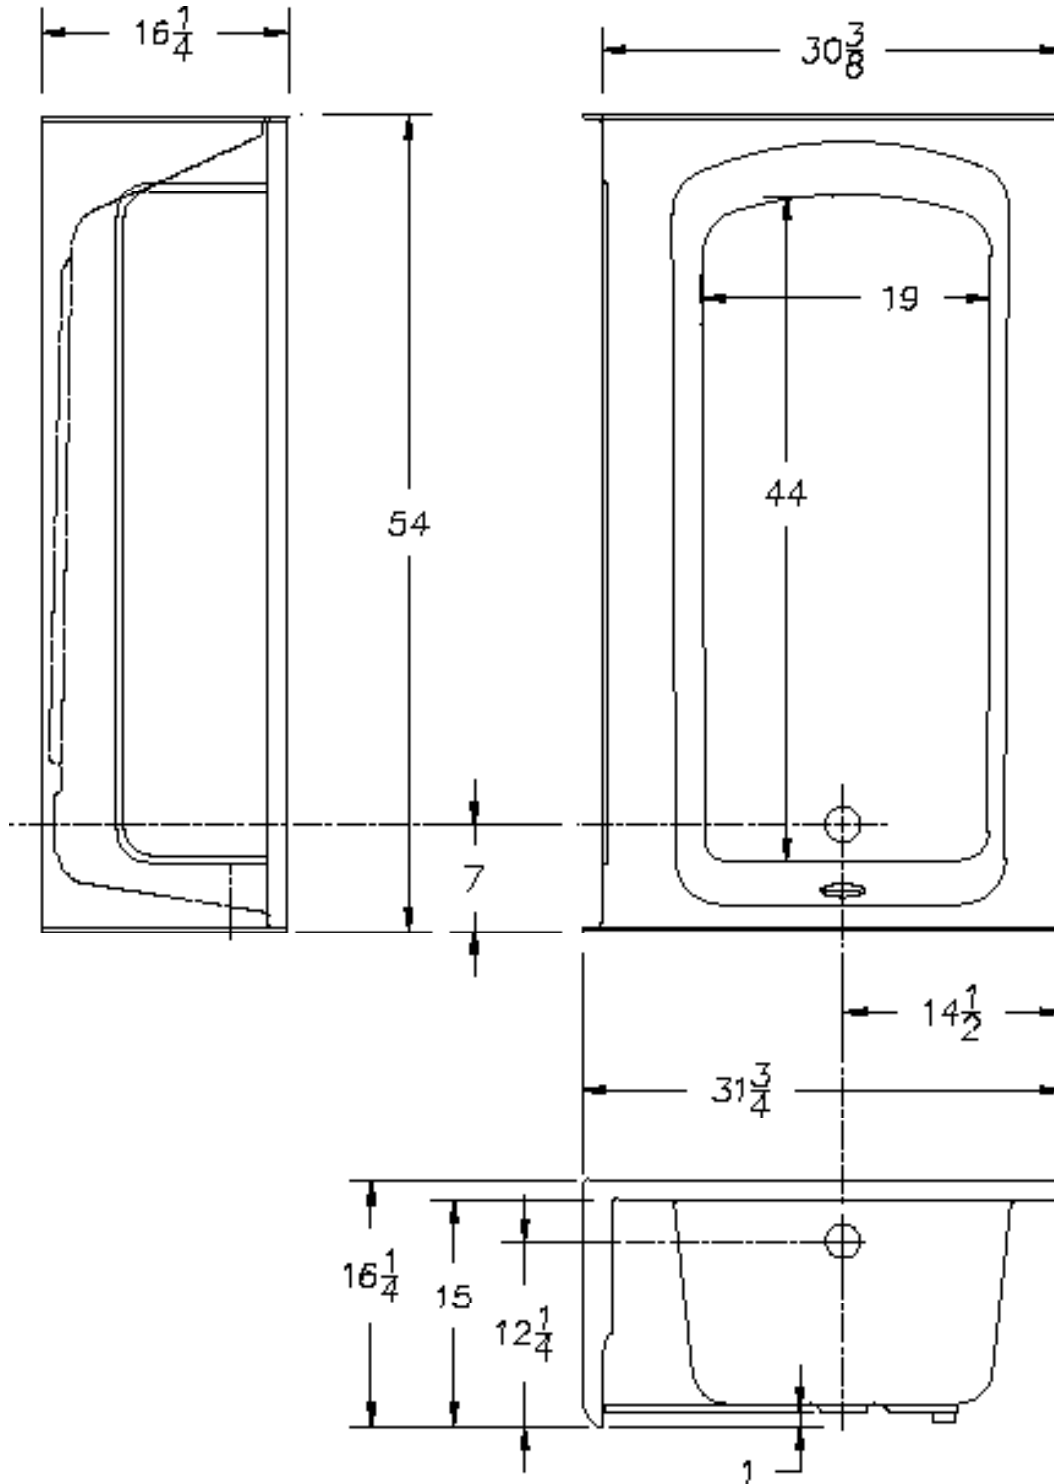

HAMPTON

625431R
625431L

54" Bathtub

High Gloss Gelcoat Finish

FEATURES

- **625431R/L Hampton**

54" x 32" x 16" (nominal) The Hampton is made of sanitary grade polyester high gloss-gelcoat with a composite matrix. This unit shall have a fire rating of "B" and a flame spread of less than 75.

- Gelcoat with anti-bacterial protection. Available in white and bone only. (ABP)

NOTES

- Dimensions: 54" x 31 3/4" x 16 1/4" with flange
Dry Weight: 63 lbs.
Wet Weight: 363 lbs.
Water Capacity: 36 gallons
Shipping Weight: 76 lbs.
Certifications: ANSI Z124.1
- Illustrated installation instructions included.

IMPORTANT: Roughing-in dimensions may vary 1/2" and are subject to change or cancellation without prior notice. No responsibility is assumed for use of superseded or voided leaflets.

GEORGIA²
B A T H W A R E