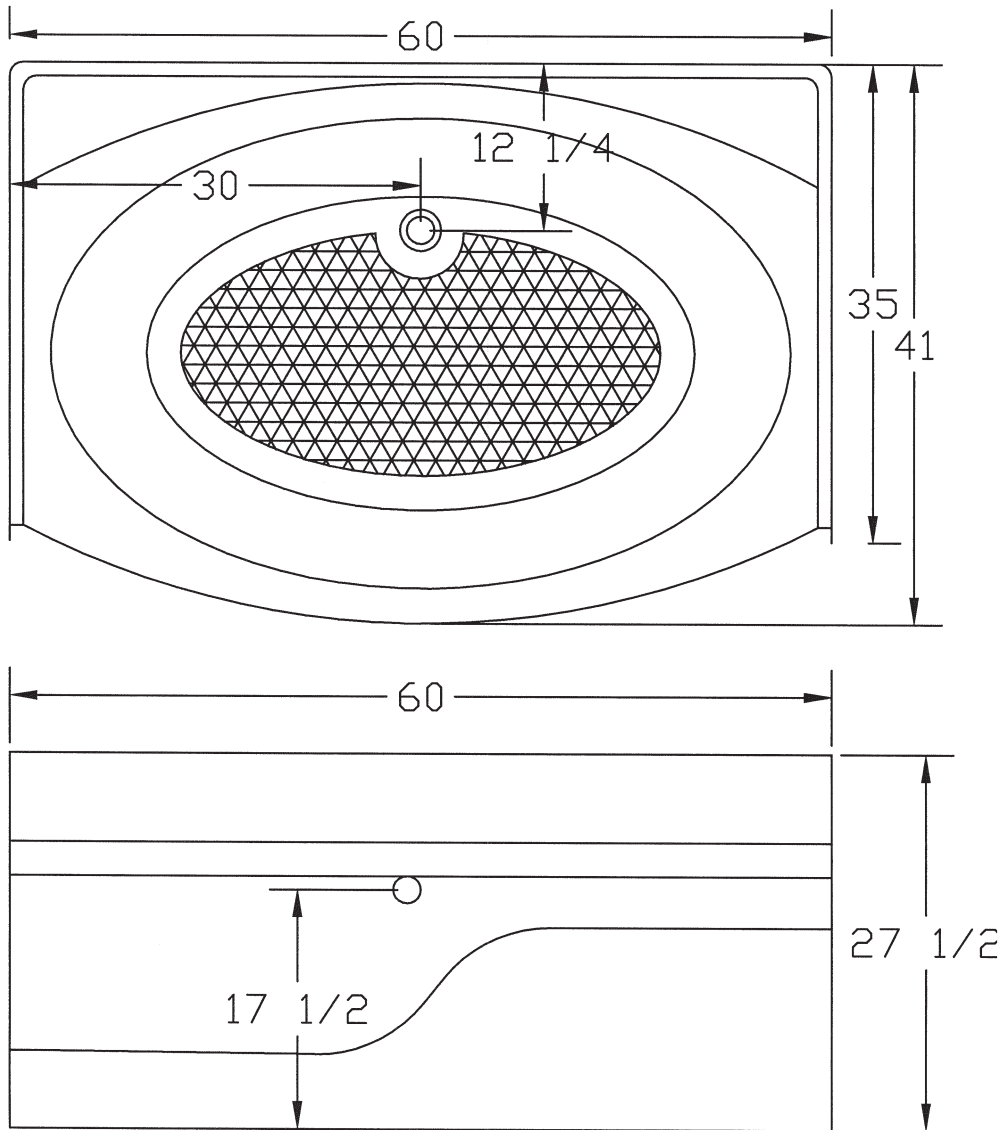

HICKORY

26041C

Oval Garden Tub
Above Floor Rough-In
High Gloss Gelcoat Finish

FEATURES

- **26041C Hickory**

60" x 41" x 27½" (nominal outside)

- Center drain
- Slip resistant floor
- Above floor rough-in

The oval garden Tub is made of sanitary grade polyester high gloss gel coat with a composite matrix.

Available in Whirlpool.

NOTES

- Dimensions: 60" x 41" x 27½" with flange
Shipping Weight: 105 lbs.
Certifications: ANSI Z124.2; NAHB
- Illustrated installation instructions included.

WARRANTY

Georgia Bathware warrants to the purchaser a three year warranty from the date of installation against defects in material and workmanship only.

GEORGIA
BATHWARE

HICKORY

26041C

Oval Garden Tub
Above Floor Rough-In
High Gloss Gelcoat Finish

IMPORTANT: Roughing-in dimensions may vary 1/2" and are subject to change or cancellation without prior notice.
No responsibility is assumed for use of superseded or voided leaflets.