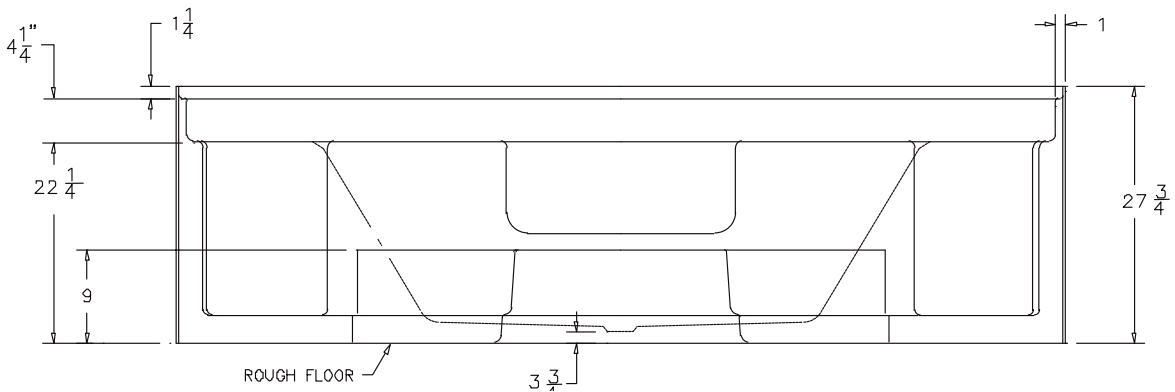

Corner Garden Tub With Step High Gloss Gelcoat Finish

FEATURES

- **26060 Keeton**

60" x 60" x 25" (nominal outside)

- Corner unit
- Wainscot
- Molded seat
- Integral apron
- Molded step
- Access panel

The Keeton is made of sanitary grade polyester high gloss gelcoat with a composite matrix.

Available in Whirlpool.

Specify LH or RH pump.

NOTES

- Dimensions: 60 $\frac{1}{4}$ " x 60 $\frac{1}{4}$ " x 25"
Dry Weight: 152 lbs.
Wet Weight: 652 lbs.
Water Capacity: 60 gallons
Shipping Weight: 197 lbs.
Certifications: ANSI Z124.2; NAHB
- Illustrated installation instructions included.

IMPORTANT: Roughing-in dimensions may vary 1/2" and are subject to change or cancellation without prior notice.
 No responsibility is assumed for use of superseded or voided leaflets.