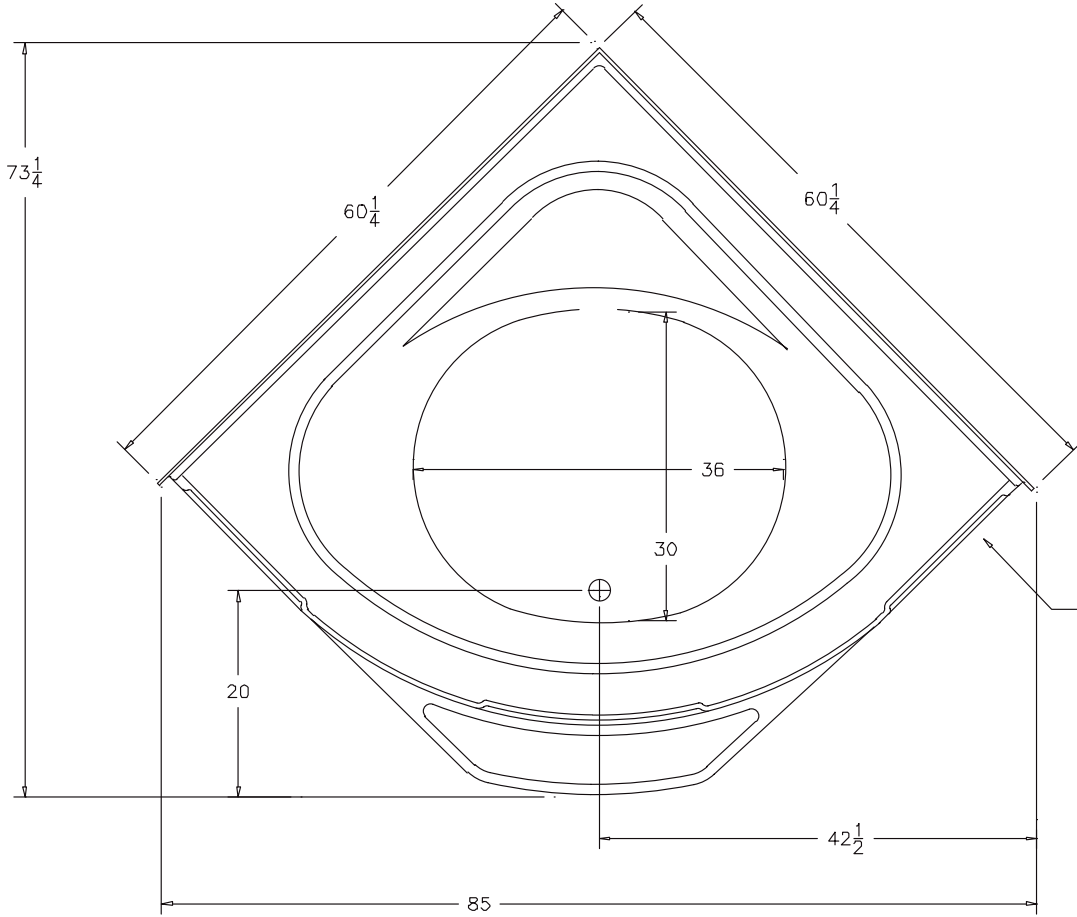

Corner Garden Tub With Step High Gloss Gelcoat Finish

FEATURES

- **26060 Keeton**

60" x 60" x 25" (nominal outside)

- Corner unit
- Wainscot
- Molded seat
- Integral apron
- Molded step
- Access panel

The Keeton is made of sanitary grade polyester high gloss gelcoat with a composite matrix.

Available in Whirlpool.

Specify LH or RH pump.

NOTES

- Dimensions: 60 $\frac{1}{4}$ " x 60 $\frac{1}{4}$ " x 25"
Dry Weight: 152 lbs.
Wet Weight: 652 lbs.
Water Capacity: 60 gallons
Shipping Weight: 197 lbs.
Certifications: ANSI Z124.2; NAHB
- Illustrated installation instructions included.

IMPORTANT: Roughing-in dimensions may vary 1/2" and are subject to change or cancellation without prior notice.
 No responsibility is assumed for use of superseded or voided leaflets.