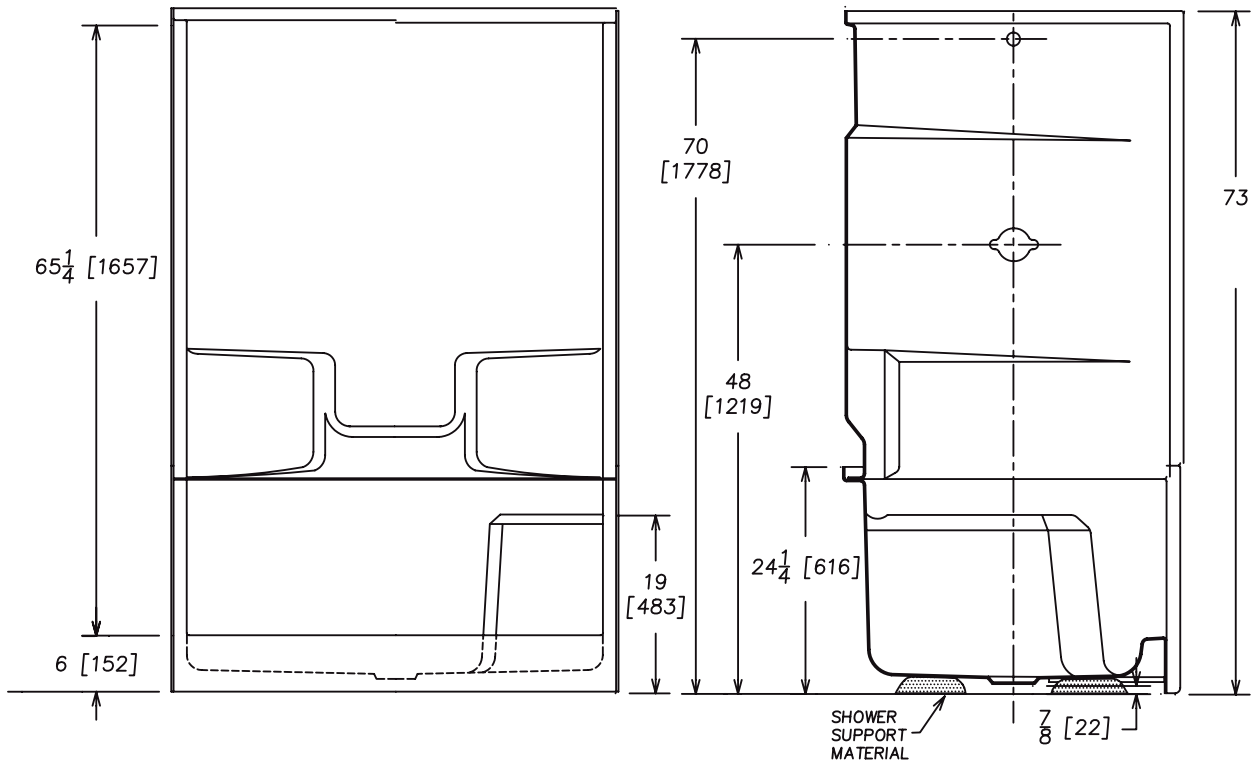

48" Two Piece Shower *High Gloss Gelcoat Finish*

FEATURES

- **84836R Lexington**

48" x 36" x 73" (nominal outside)

- Two piece unit
- Mating ledge
- Two convenient toiletry shelves
- Corner seat (right side only)
- Center drain
- Slip resistant floor

The unit is made of sanitary grade high gloss polyester gelcoat with reinforced composite matrix.

NOTES

- Dimensions: 48" x 36 1/4" x 73" with flange
Shipping Weight: 119 lbs.
Certifications: ANSI Z124.2; NAHB
- Illustrated installation instructions included.

WARRANTY

Georgia Bathware warrants to the purchaser a three year warranty from the date of installation against defects in material and workmanship only.

48" Two Piece Shower
High Gloss Gelcoat Finish

IMPORTANT: Roughing-in dimensions may vary 1/2" and are subject to change or cancellation without prior notice. No responsibility is assumed for use of superseded or voided leaflets.