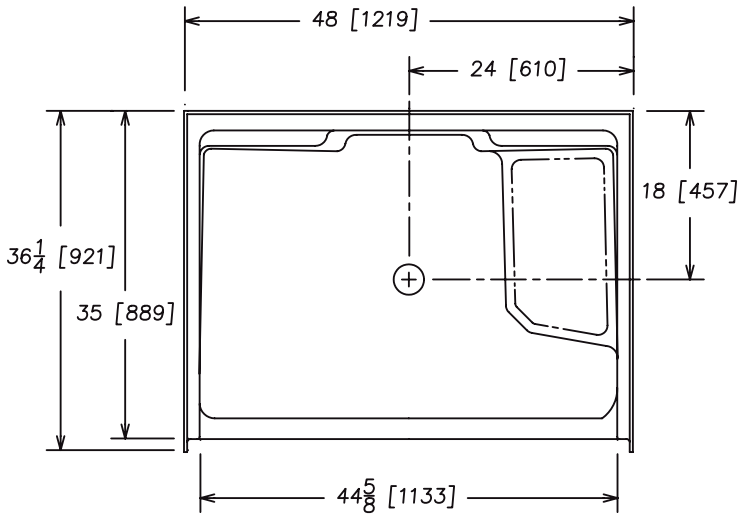

48" Two Piece Shower *High Gloss Gelcoat Finish*

FEATURES

- **84836R Lexington**

48" x 36" x 73" (nominal outside)

- Two piece unit
- Mating ledge
- Two convenient toiletry shelves
- Corner seat (right side only)
- Center drain
- Slip resistant floor

The unit is made of sanitary grade high gloss polyester gelcoat with reinforced composite matrix.

NOTES

- Dimensions: 48" x 36 1/4" x 73" with flange
Shipping Weight: 119 lbs.
Certifications: ANSI Z124.2; NAHB
- Illustrated installation instructions included.

WARRANTY

Georgia Bathware warrants to the purchaser a three year warranty from the date of installation against defects in material and workmanship only.

48" Two Piece Shower
High Gloss Gelcoat Finish

IMPORTANT: Roughing-in dimensions may vary 1/2" and are subject to change or cancellation without prior notice. No responsibility is assumed for use of superseded or voided leaflets.