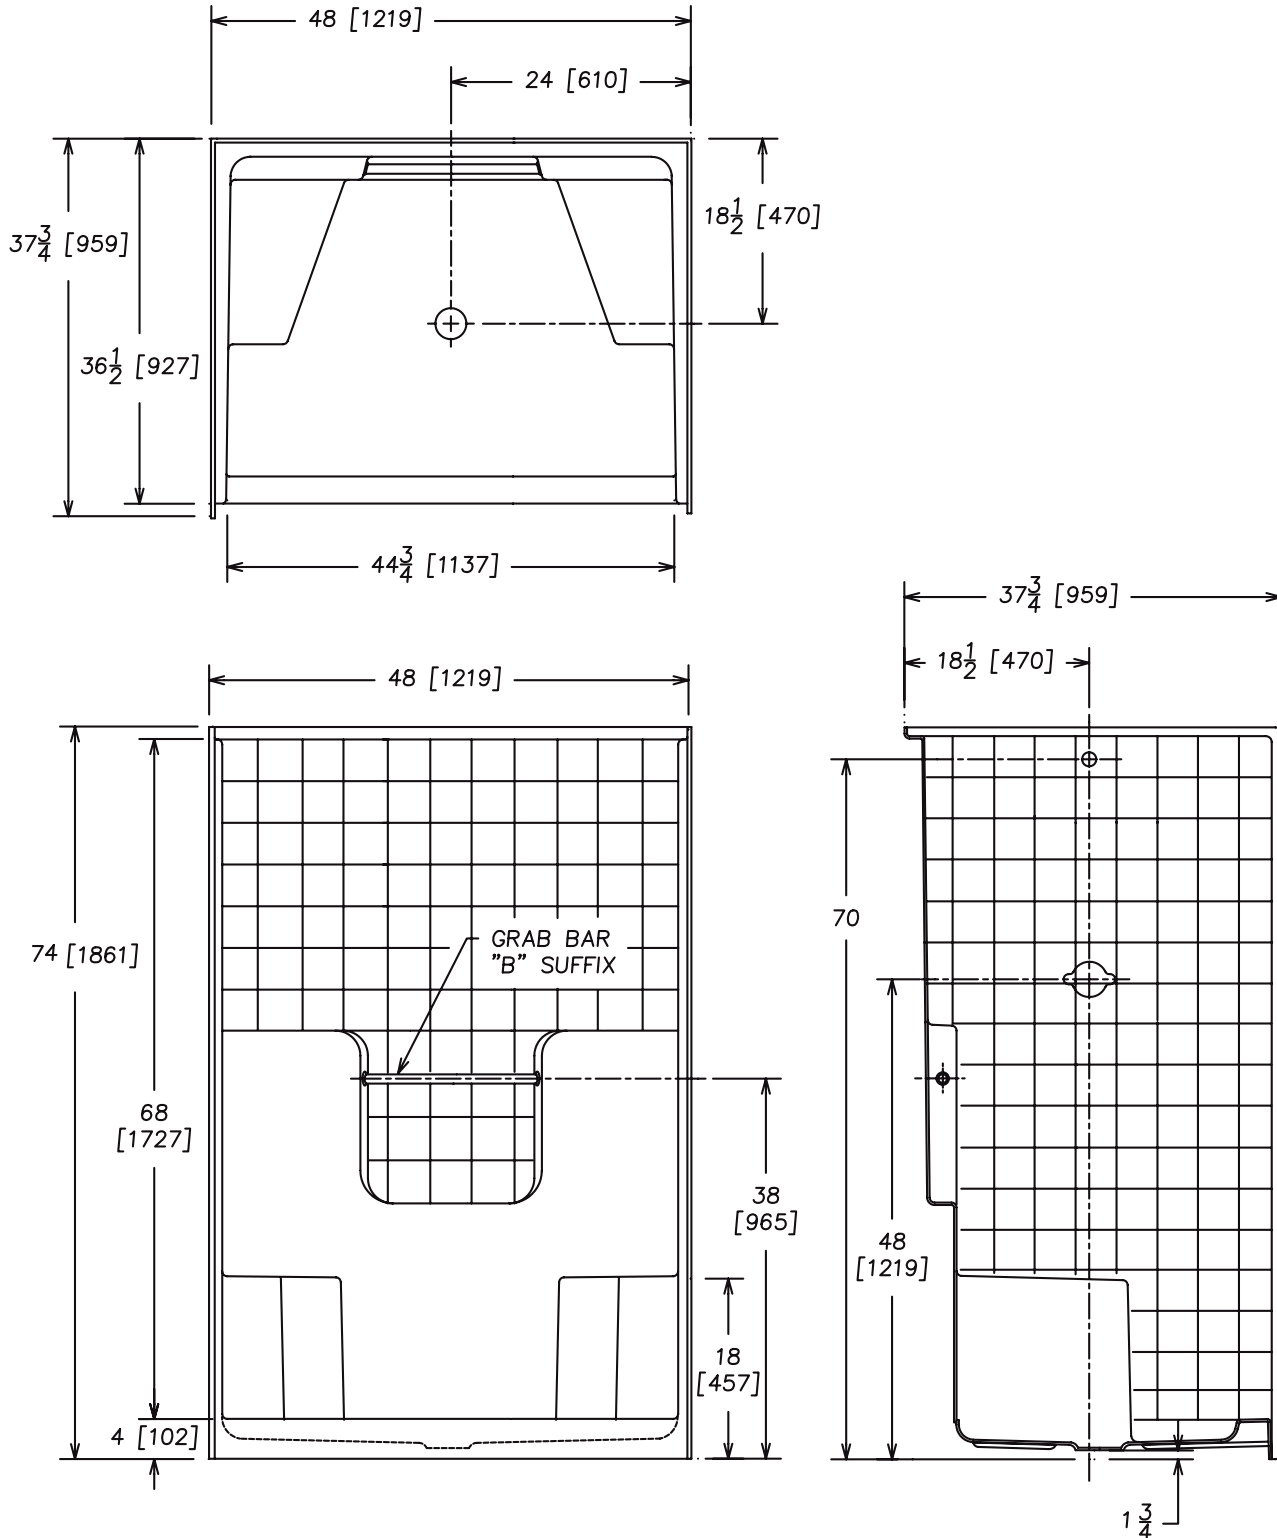

48" One Piece Shower *High Gloss Gelcoat Finish*

FEATURES

- **34838TD Logan**

48" x 38" x 74" (nominal outside)

- Gelcoat finish
- Simulated tile design on back and side walls
- Twin toiletry ledges
- Clear acrylic towel bar
- Two integral seats
- Slip resistant floor

The unit is made of sanitary grade high gloss polyester gelcoat with reinforced composite matrix.

NOTES

- Dimensions: 48" x 37³/₄" x 73¹/₄" with flange
Shipping Weight: 102 lbs.
Certifications: ANSI Z124.2; NAHB
- Illustrated installation instructions included.

WARRANTY

Georgia Bathware warrants to the purchaser a three year warranty from the date of installation against defects in material and workmanship only.

48" One Piece Shower
High Gloss Gelcoat Finish

IMPORTANT: Roughing-in dimensions may vary 1/2" and are subject to change or cancellation without prior notice. No responsibility is assumed for use of superseded or voided leaflets.