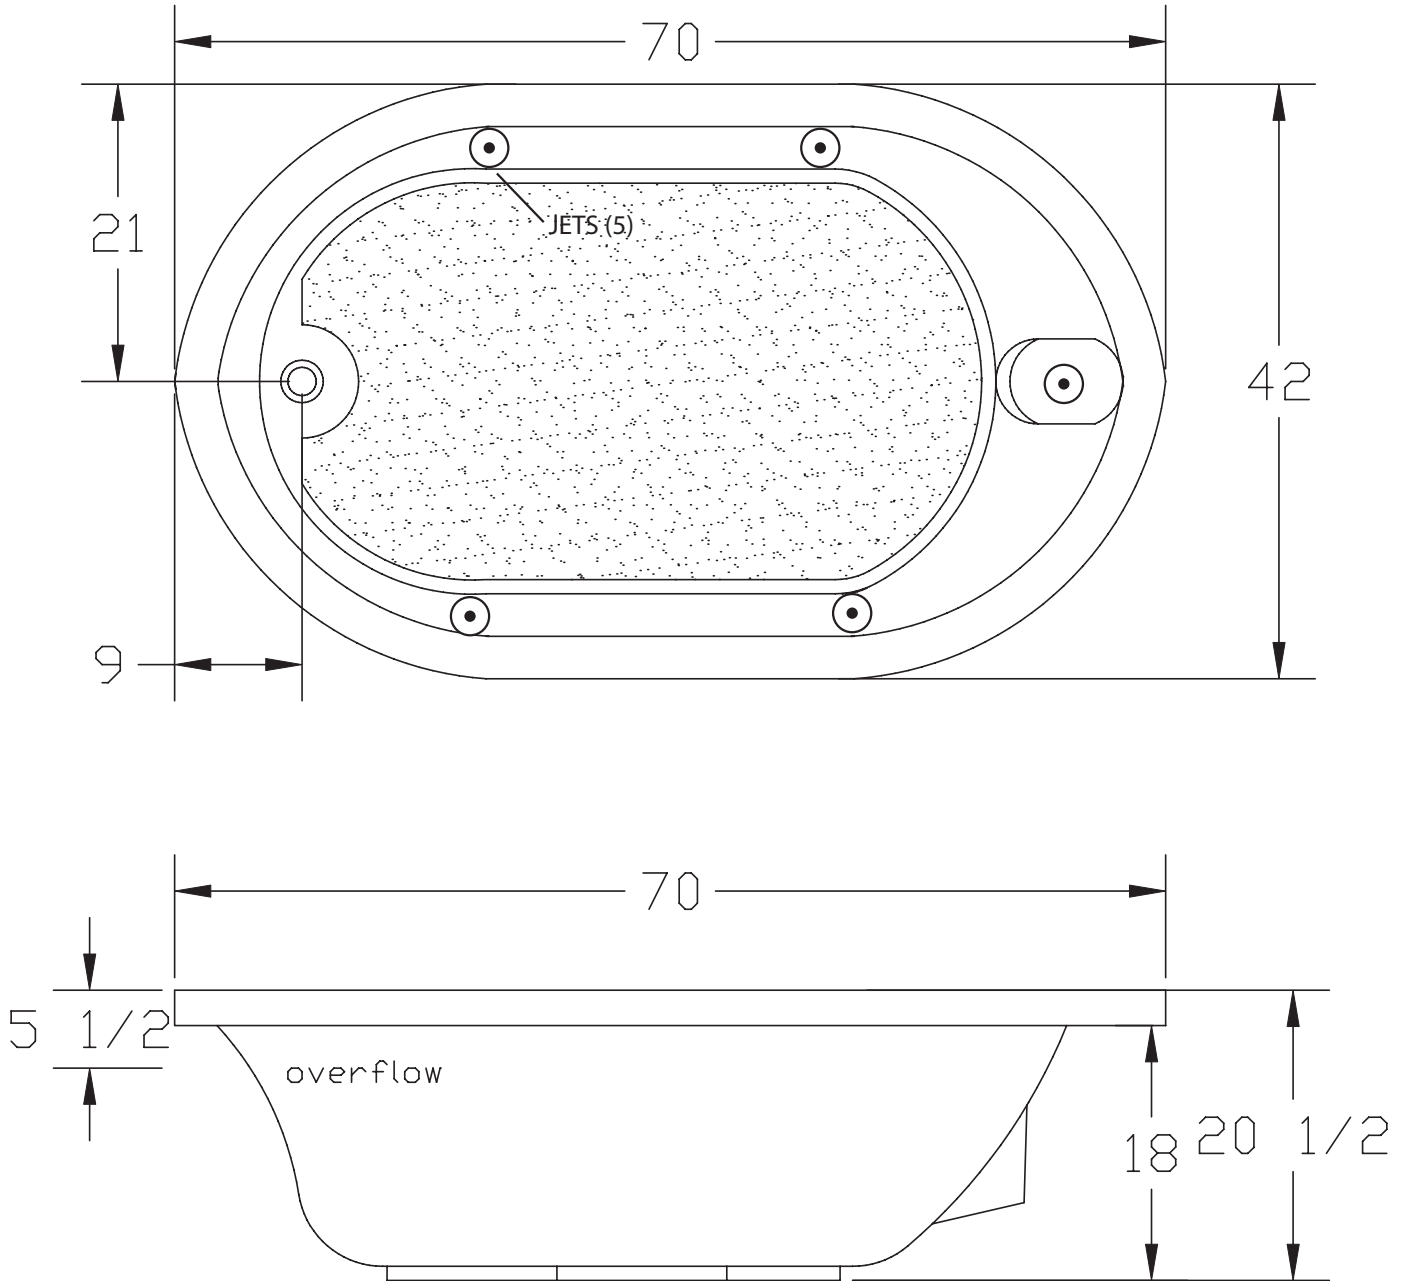

### 69" x 42" Oval Drop In Acrylic Tub

## FEATURES

- **97040 Manning**

69" x 41-1/2" x 23"

- Four Color Coordinated Flow Control Jets
- Separate Air Control
- Easy to Reach Air Operated On/Off Switch
- 1 HP Motor/Pump Wired For Plug-In Installation
- Available as Bath Only

## NOTES

- Dimensions: 69" x 41-1/2" x 23" with flange  
Shipping Weight: 135 lbs.  
Certifications: ANSI Z124.2; NAHB
- Illustrated installation instructions included.

## 69" x 42" Acrylic Tub

**IMPORTANT:** Roughing-in dimensions may vary 1/2" and are subject to change or cancellation without prior notice. No responsibility is assumed for use of superseded or voided leaflets.