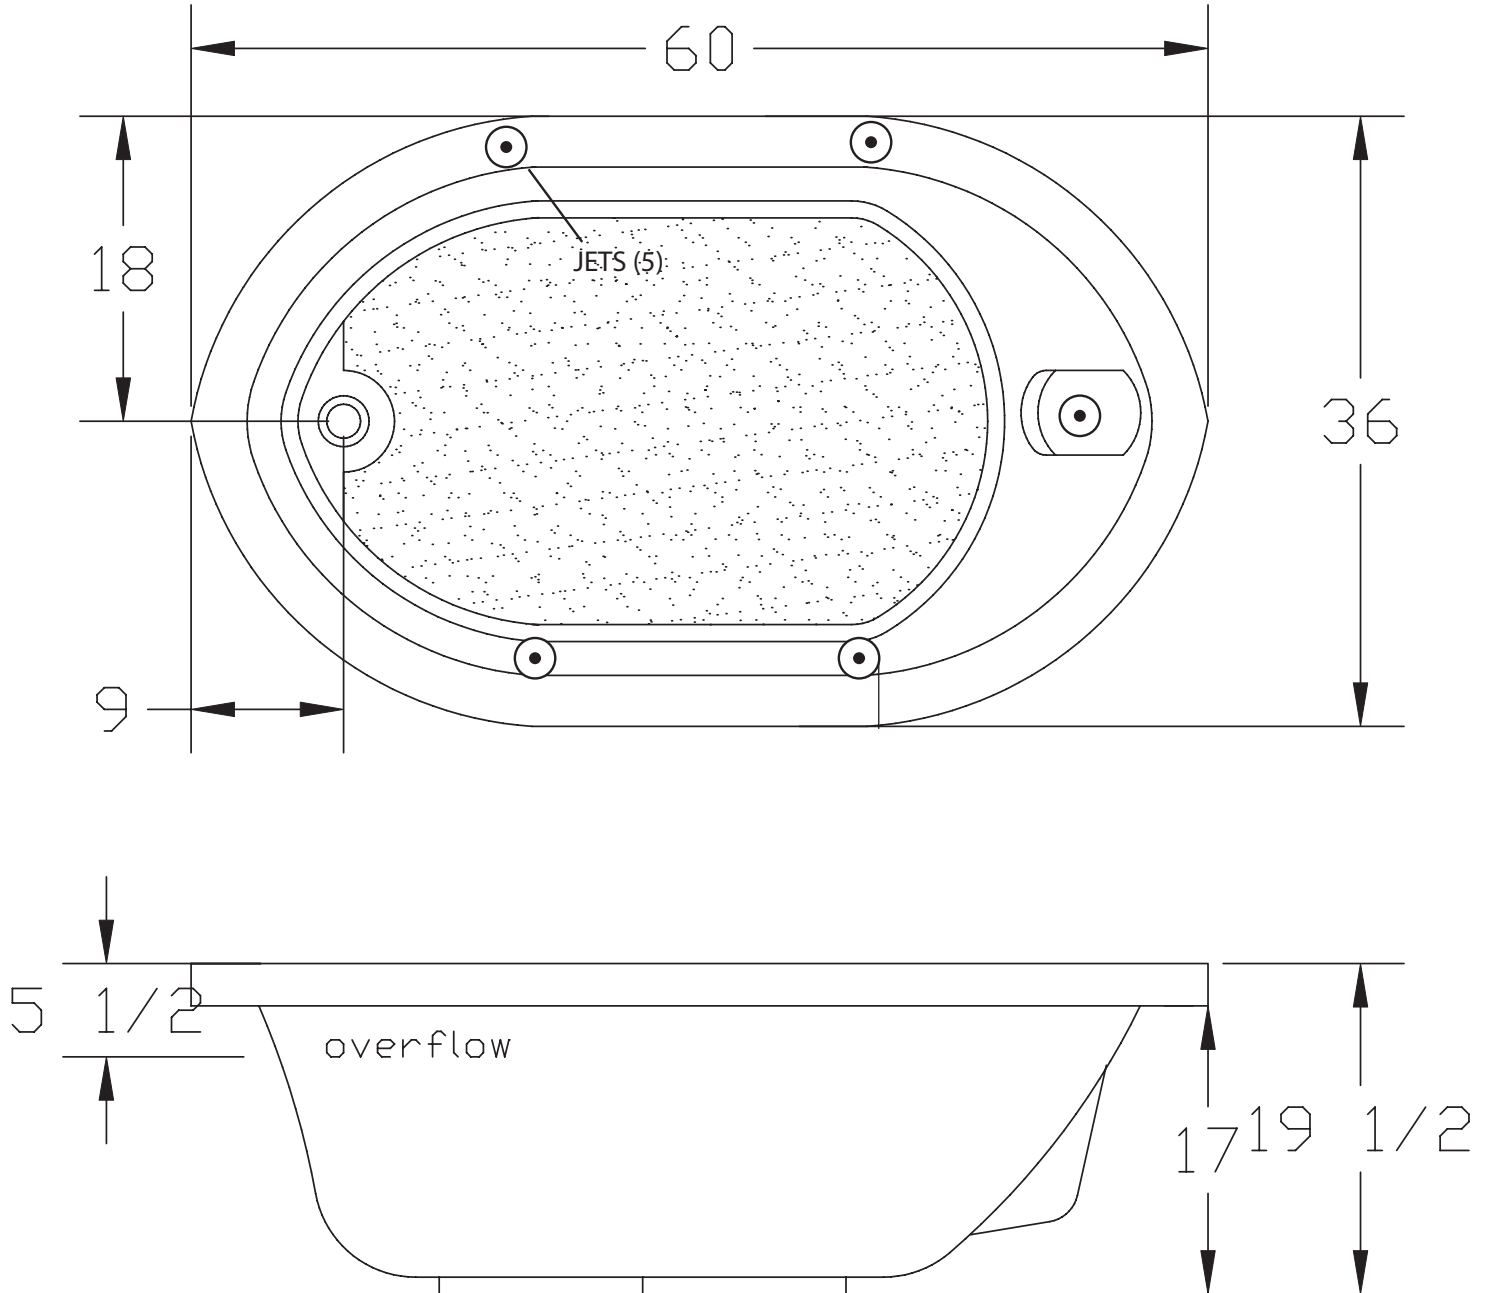

60" x 36" Oval Drop In Acrylic Tub

FEATURES

- **96035 Marion**

60" x 36" x 19-1/2"

- Five Color Coordinated Flow Control Jets
- Separate Air Control
- Easy to Reach Air Operated On/Off Switch
- 1 HP Motor/Pump Wired For Plug-In Installation
- Available as Bath Only

NOTES

- Dimensions: 60" x 36" x 19-1/2" with flange
Shipping Weight: 135 lbs.
Certifications: ANSI Z124.2; NAHB
- Illustrated installation instructions included.

WARRANTY

Georgia Bathware warrants to the purchaser a three year warranty from the date of installation against defects in material and workmanship only.

60" x 36" Oval Drop In Acrylic Tub

IMPORTANT: Roughing-in dimensions may vary 1/2" and are subject to change or cancellation without prior notice.
No responsibility is assumed for use of superseded or voided leaflets.