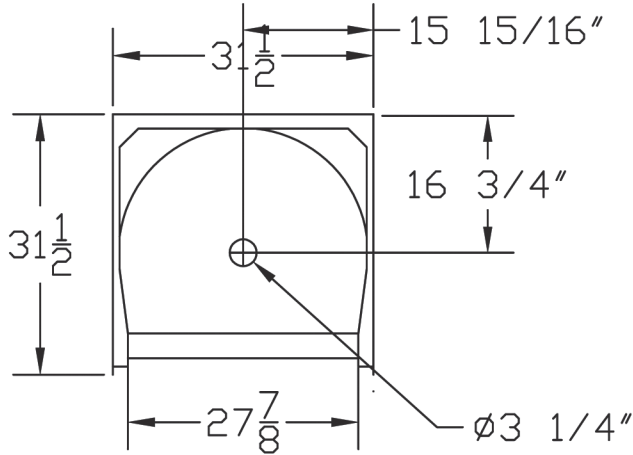

32" One Piece Shower Above Floor Rough-In High Gloss Gelcoat Finish

FEATURES

- **3301 Miles**

31" x 31" x 75" (nominal outside)

- One piece unit
- Above the floor rough-in
- Twin integral soap dishes
- Slip resistant floor

The unit is made of sanitary grade high gloss polyester gelcoat with reinforced composite matrix.

NOTES

- Dimensions: 31 1/2" x 31 1/2" x 75" with flange
Shipping Weight: 85 lbs.
Certifications: ANSI Z124.2; NAHB
- Illustrated installation instructions included.

FLOOR PLAN

FRONT VIEW

WIDTH O.D.	31 1/2"
DEPTH O.D.	31 1/2"
HEIGHT O.D.	75"
DOOR OPENING	27 7/8"
DIMENSION TOLERANCE	+/- 1/2"

IMPORTANT: Roughing-in dimensions may vary 1/2" and are subject to change or cancellation without prior notice. No responsibility is assumed for use of superseded or voided leaflets.