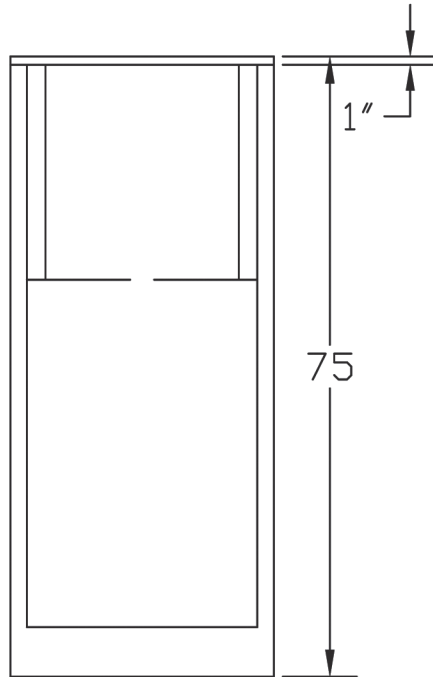

32" One Piece Shower Above Floor Rough-In High Gloss Gelcoat Finish

FEATURES

- **3301 Miles**

31" x 31" x 75" (nominal outside)

- One piece unit
- Above the floor rough-in
- Twin integral soap dishes
- Slip resistant floor

The unit is made of sanitary grade high gloss polyester gelcoat with reinforced composite matrix.

NOTES

- Dimensions: 31 1/2" x 31 1/2" x 75" with flange
Shipping Weight: 85 lbs.
Certifications: ANSI Z124.2; NAHB
- Illustrated installation instructions included.

FLOOR PLAN

FRONT VIEW

WIDTH O.D.	31 1/2"
DEPTH O.D.	31 1/2"
HEIGHT O.D.	75"
DOOR OPENING	27 7/8"
DIMENSION TOLERANCE	+/- 1/2"

IMPORTANT: Roughing-in dimensions may vary 1/2" and are subject to change or cancellation without prior notice. No responsibility is assumed for use of superseded or voided leaflets.