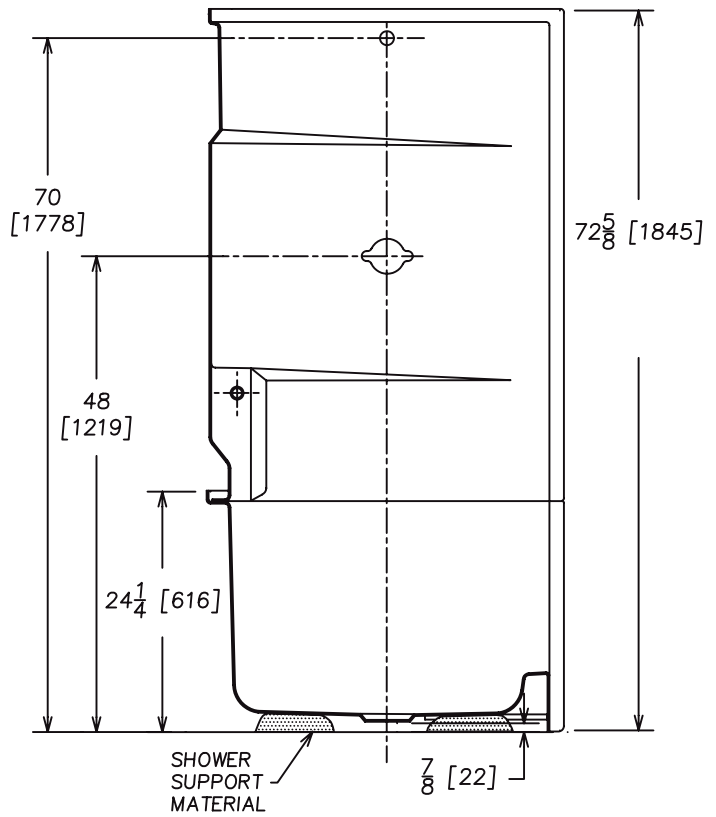

### **36" Two Piece Shower** *High Gloss Gelcoat Finish*

## FEATURES

- **83636 Noel**

36" x 36" x 73" (nominal outside)

- Two piece shower
- Mating ledge
- Two convenient toiletry shelves
- Center drain
- Slip resistant floor

*The unit is made of sanitary grade high gloss polyester gelcoat with reinforced composite matrix.*

## NOTES

- Dimensions: 36" x 36 1/4" x 72 5/8" with flange  
Shipping Weight: 110 lbs.  
Certifications: ANSI Z124.2; NAHB
- Illustrated installation instructions included.

**IMPORTANT:** Roughing-in dimensions may vary 1/2" and are subject to change or cancellation without prior notice. No responsibility is assumed for use of superseded or voided leaflets.