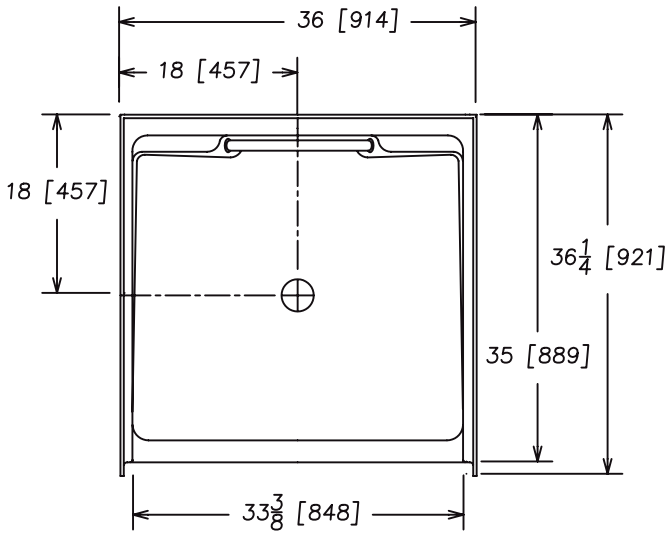

### **36" Two Piece Shower** *High Gloss Gelcoat Finish*

## FEATURES

- **83636 Noel**

36" x 36" x 73" (nominal outside)

- Two piece shower
- Mating ledge
- Two convenient toiletry shelves
- Center drain
- Slip resistant floor

*The unit is made of sanitary grade high gloss polyester gelcoat with reinforced composite matrix.*

## NOTES

- Dimensions: 36" x 36 1/4" x 72 5/8" with flange  
Shipping Weight: 110 lbs.  
Certifications: ANSI Z124.2; NAHB
- Illustrated installation instructions included.

**IMPORTANT:** Roughing-in dimensions may vary 1/2" and are subject to change or cancellation without prior notice. No responsibility is assumed for use of superseded or voided leaflets.