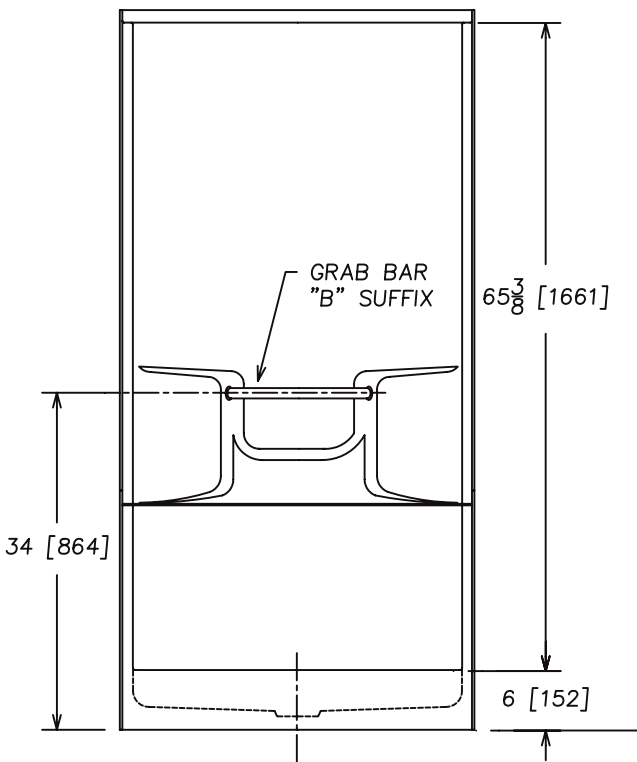

### **36" Two Piece Shower** *High Gloss Gelcoat Finish*

## FEATURES

- **83636 Noel**

36" x 36" x 73" (nominal outside)

- Two piece shower
- Mating ledge
- Two convenient toiletry shelves
- Center drain
- Slip resistant floor

*The unit is made of sanitary grade high gloss polyester gelcoat with reinforced composite matrix.*

## NOTES

- Dimensions: 36" x 36 1/4" x 72 5/8" with flange  
Shipping Weight: 110 lbs.  
Certifications: ANSI Z124.2; NAHB
- Illustrated installation instructions included.

**IMPORTANT:** Roughing-in dimensions may vary 1/2" and are subject to change or cancellation without prior notice. No responsibility is assumed for use of superseded or voided leaflets.