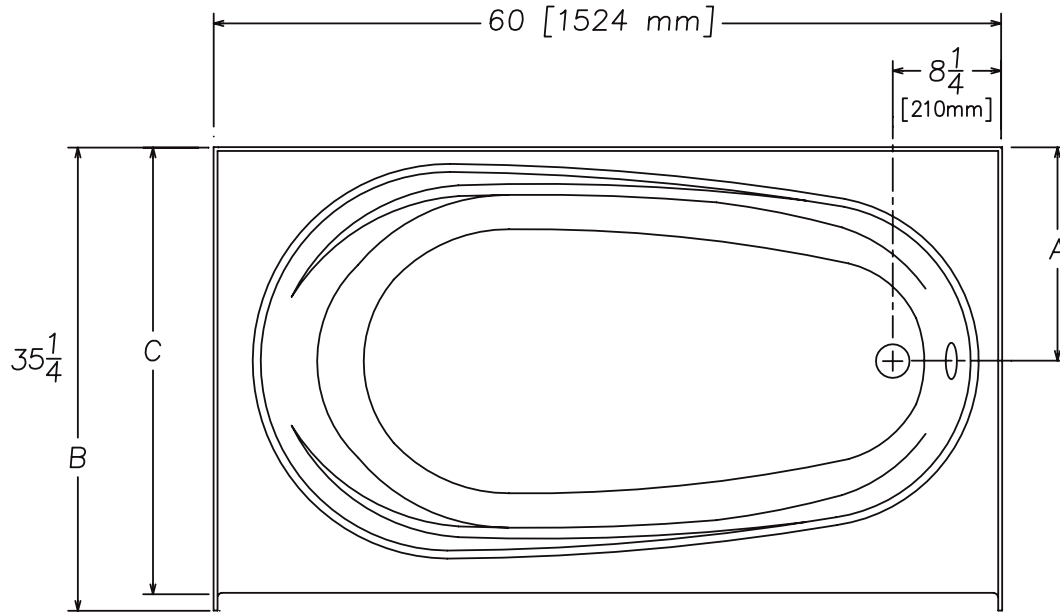

## FEATURES

- **26035 Odyssey**

60" x 35" x 20" (nominal outside).

- *Deep bathing well for a relaxing experience.*

*The Odyssey is made of sanitary grade polyester high gloss gelcoat with reinforced composite matrix.*

## NOTES

- *Dimensions: 60" x 35 1/4" x 20 1/4"*
- Dry Weight: 66 lbs.*
- Wet Weight: 465 lbs.*
- Water Capacity: 48 gallons*
- Shipping Weight: 80 lbs.*
- Certifications: ANSI Z124.2, NAHB*

**IMPORTANT:** Roughing-in dimensions may vary 1/2" and are subject to change or cancellation without prior notice. No responsibility is assumed for use of superseded or voided leaflets.