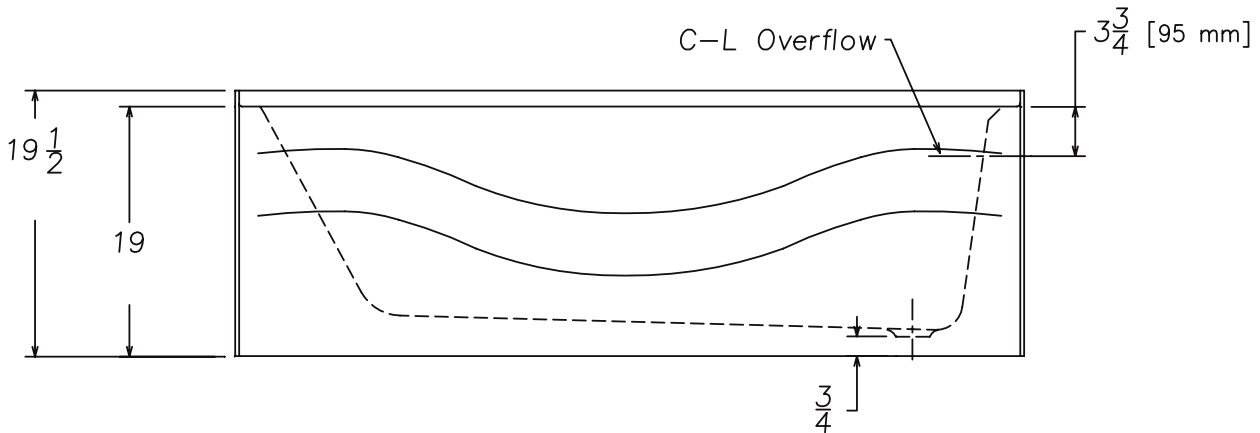

## FEATURES

- **26035 Odyssey**

60" x 35" x 20" (nominal outside).

- *Deep bathing well for a relaxing experience.*

*The Odyssey is made of sanitary grade polyester high gloss gelcoat with reinforced composite matrix.*

## NOTES

- *Dimensions: 60" x 35 1/4" x 20 1/4"*
- Dry Weight: 66 lbs.*
- Wet Weight: 465 lbs.*
- Water Capacity: 48 gallons*
- Shipping Weight: 80 lbs.*
- Certifications: ANSI Z124.2, NAHB*

**IMPORTANT:** Roughing-in dimensions may vary 1/2" and are subject to change or cancellation without prior notice. No responsibility is assumed for use of superseded or voided leaflets.