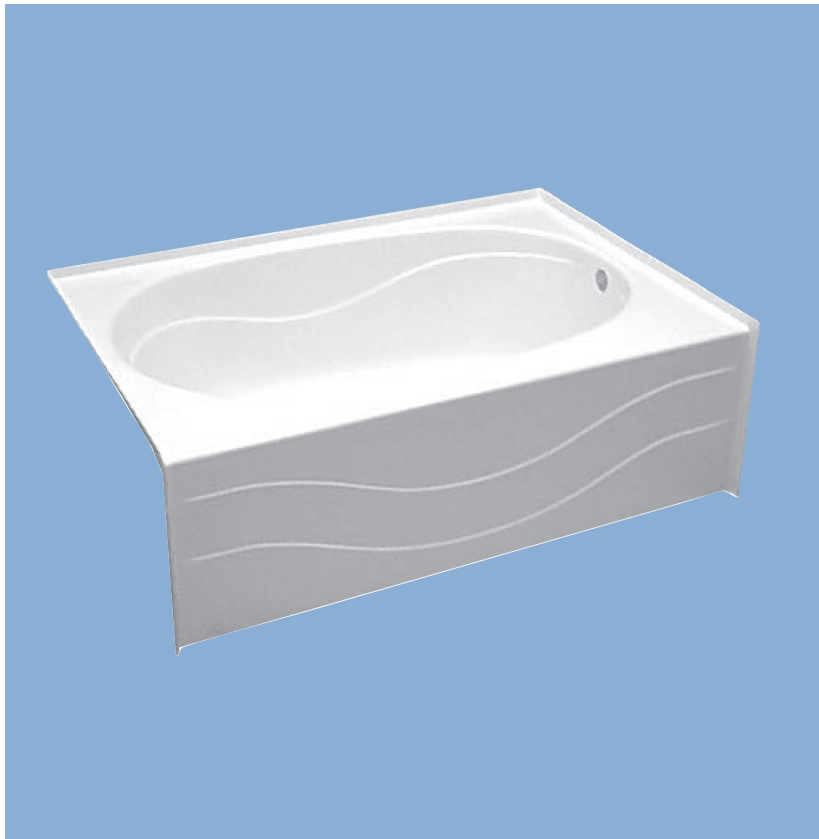

26035R/L

**Oval Recessed Bathtub**  
*High Gloss Gelcoat Finish*

## FEATURES

- **26035 Odyssey**

60" x 35" x 20" (nominal outside).

- *Deep bathing well for a relaxing experience.*

*The Odyssey is made of sanitary grade polyester high gloss gelcoat with reinforced composite matrix.*

## NOTES

- *Dimensions: 60" x 35 1/4" x 20 1/4"*
- Dry Weight: 66 lbs.*
- Wet Weight: 465 lbs.*
- Water Capacity: 48 gallons*
- Shipping Weight: 80 lbs.*
- Certifications: ANSI Z124.2, NAHB*