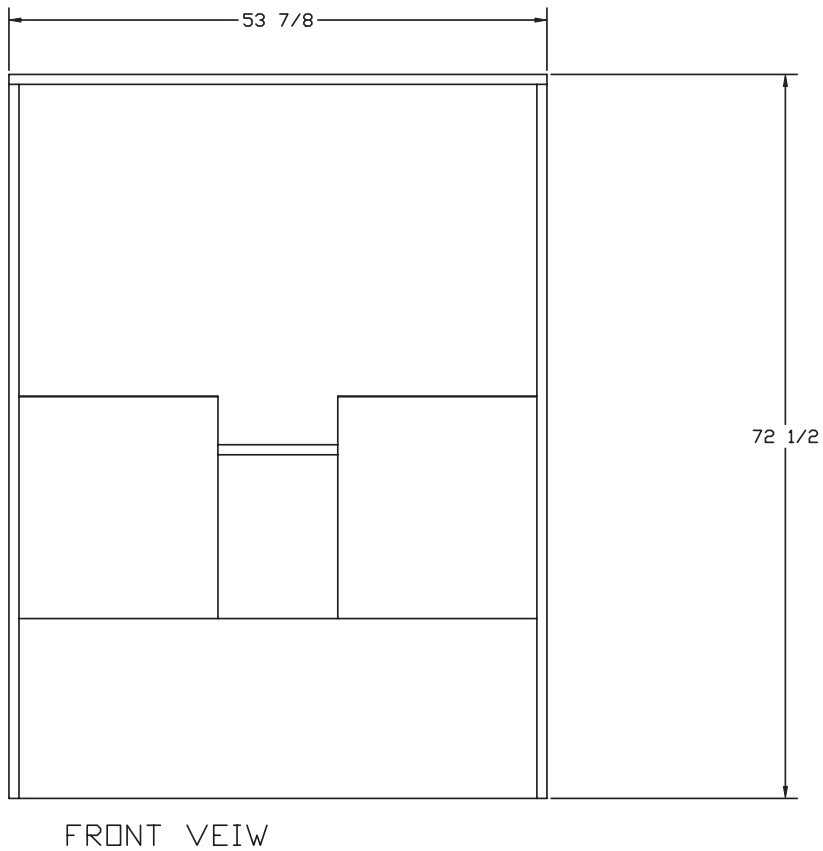

**One Piece 54" x 30" Tub/Shower  
Above The Floor Rough-In  
High Gloss Gelcoat Finish**

### FEATURES

- **655442C Peachtree**  
53-7/8" x 72-1/2" x 30" (nominal outside)
- One Piece Unit
- Above The Floor Rough-In

### NOTES

- Dimensions: 53-7/8" x 72-1/2" x 30" with flange  
Certifications: ANSI Z124.2; NAHB
- Illustrated installation instructions included.

IMPORTANT: ROUGH-IN DIMENSIONS MAY VARY 1/2"