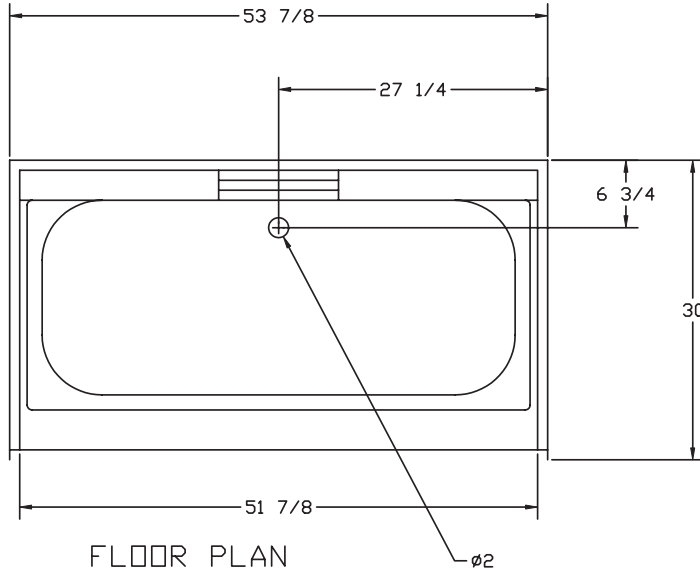

**One Piece 54" x 30" Tub/Shower  
Above The Floor Rough-In  
High Gloss Gelcoat Finish**

### FEATURES

- **655442C Peachtree**  
53-7/8" x 72-1/2" x 30" (nominal outside)
- One Piece Unit
- Above The Floor Rough-In

### NOTES

- Dimensions: 53-7/8" x 72-1/2" x 30" with flange  
Certifications: ANSI Z124.2; NAHB
- Illustrated installation instructions included.

IMPORTANT: ROUGH-IN DIMENSIONS MAY VARY 1/2"