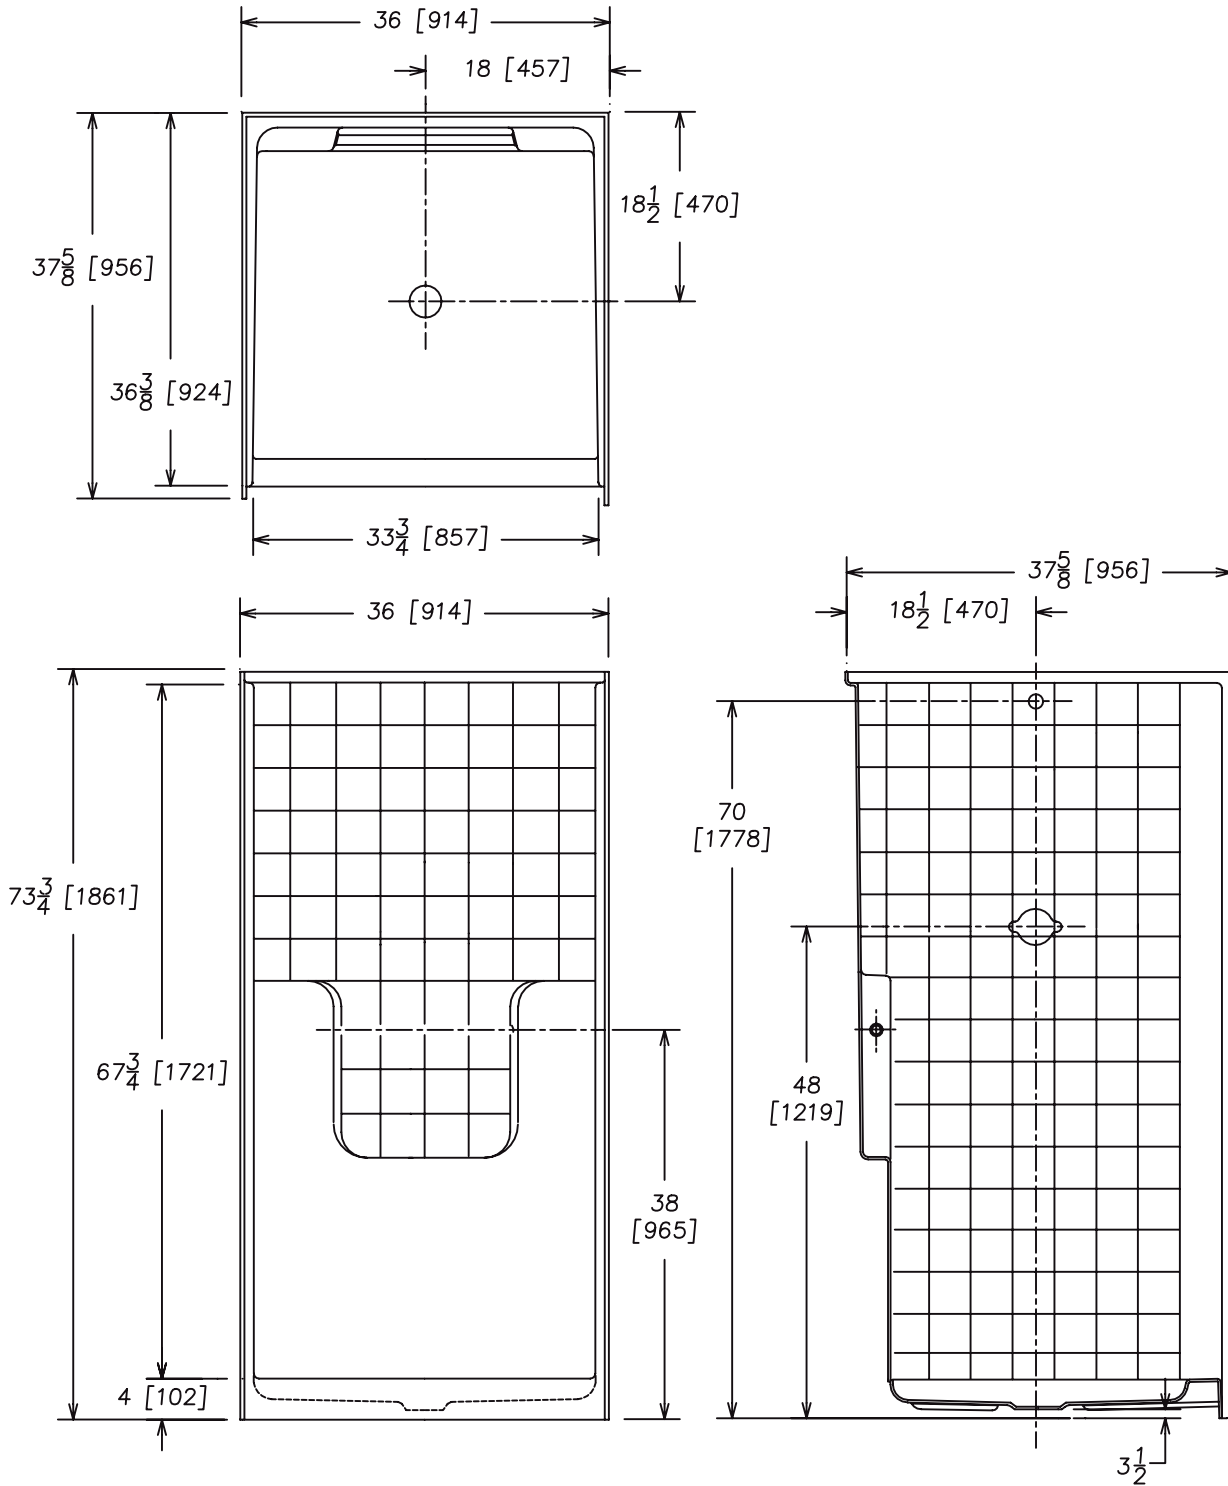

36" One Piece Shower
Simulated Tile
High Gloss Gelcoat Finish

FEATURES

• **33638 Philden**

36" x 38" x 74" (nominal outside)

- Gelcoat finish
- Simulated tile design on back and side walls
- Two integral soap ledges
- Slip resistant floor

The unit is made of sanitary grade high gloss polyester gelcoat with reinforced composite matrix.

NOTES

- Dimensions: 36" x 37 $\frac{3}{8}$ " x 73 $\frac{1}{4}$ " with flange
Shipping Weight: 94 lbs.
Certifications: ANSI Z124.2; NAHB
- Illustrated installation instructions included.

IMPORTANT: Roughing-in dimensions may vary 1/2" and are subject to change or cancellation without prior notice. No responsibility is assumed for use of superseded or voided leaflets.