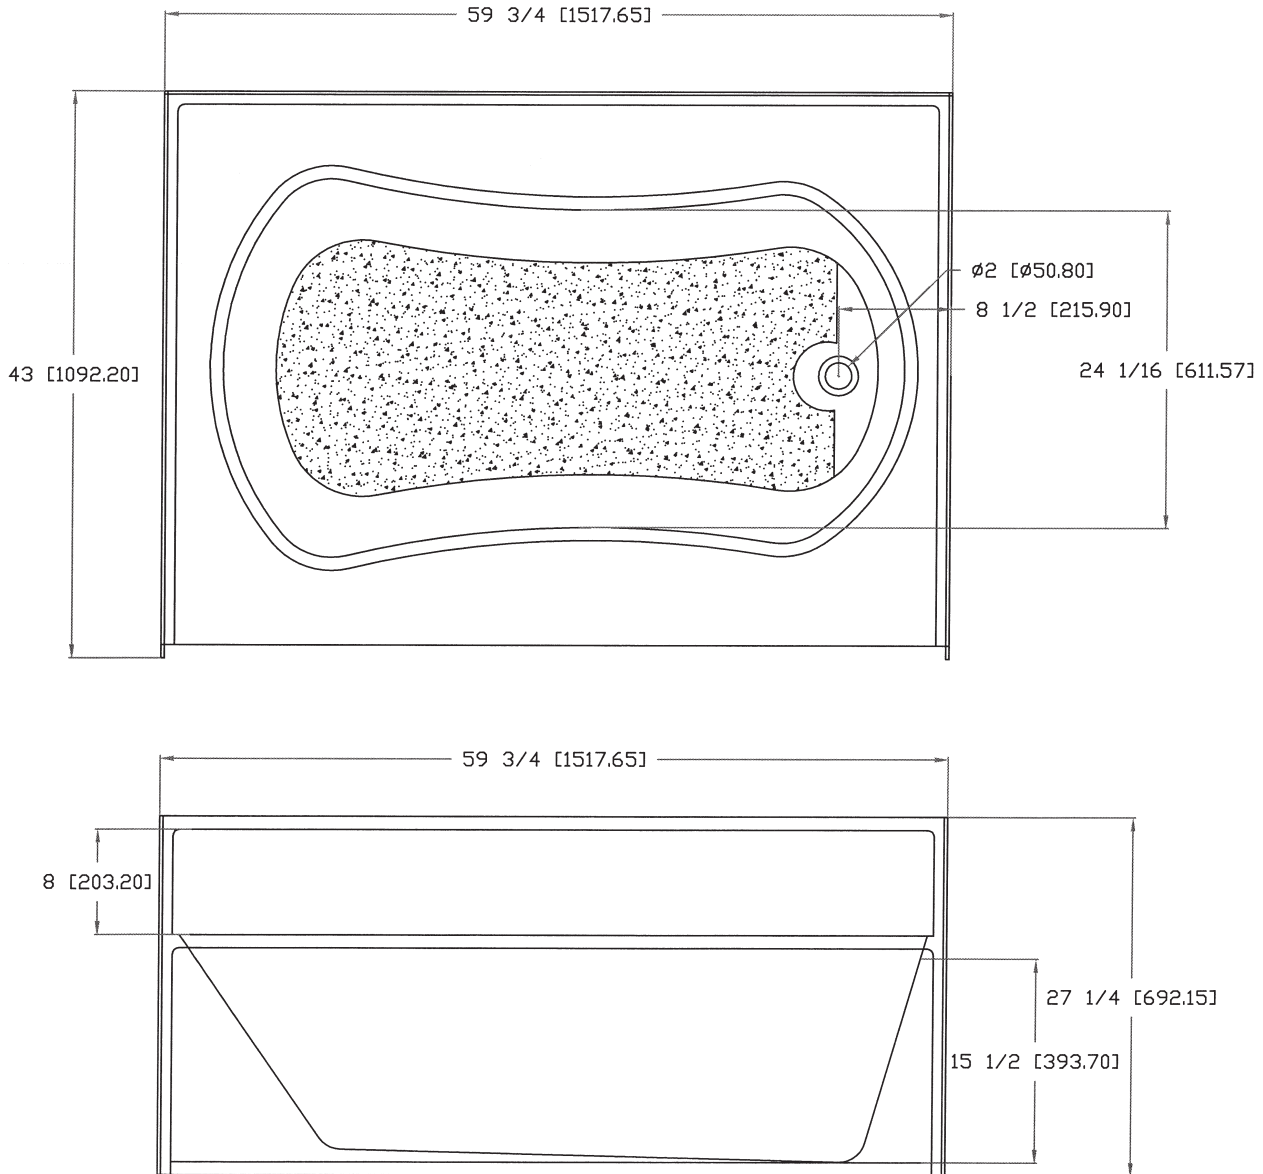

### FEATURES

• **26040 R/L Ross**

60" x 43" x 27 1/2" (nominal outside)

- Right or left hand drain
- Slip resistant floor
- Above floor rough-in

The garden Tub is made of sanitary grade polyester high gloss gel coat with a composite matrix.

### NOTES

- Dimensions: 60" x 43" x 27 1/2" with flange  
Shipping Weight: 105 lbs.  
Certifications: ANSI Z124.2; NAHB
- Illustrated installation instructions included.

## 26040 R/L

**Garden Tub**  
**Above Floor Rough-In**  
*High Gloss Gelcoat Finish*

**IMPORTANT:** Roughing-in dimensions may vary 1/2" and are subject to change or cancellation without prior notice.  
No responsibility is assumed for use of superseded or voided leaflets.