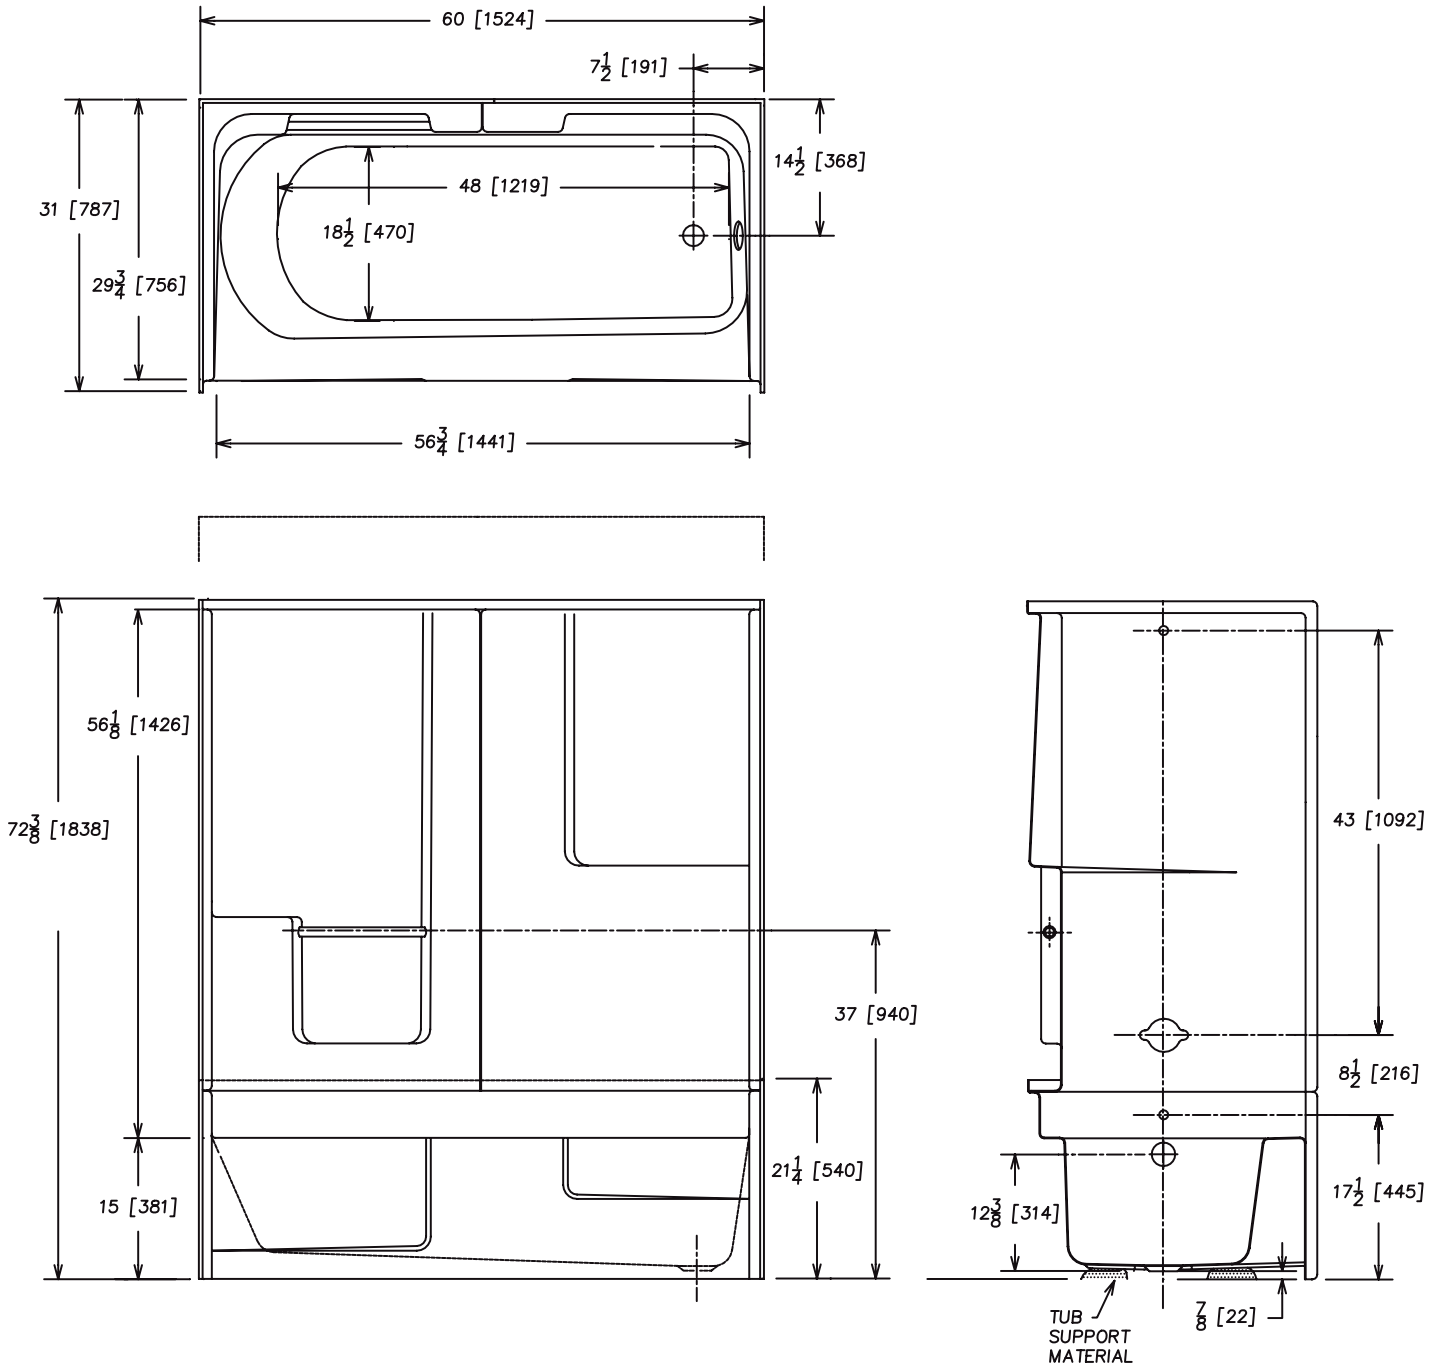

### **Three Piece 60" x 31" Tub/Shower** *High Gloss Gelcoat Finish*

## FEATURES

- **86031R/L Salem**

60" x 31" x 73" (nominal outside)

- Three piece sectional for remodeling
- Molded-in soap and toiletry ledges
- Clear acrylic towel bar
- Slip resistant floor

*The unit is made of sanitary grade high gloss polyester gelcoat with reinforced composite matrix.*

## NOTES

- Dimensions: 60" x 31" x 73<sup>3</sup>/<sub>8</sub>" with flange  
Shipping Weight: 163 lbs.  
Certifications: ANSI Z124.2; NAHB  
Water Capacity: 41 gallons
- Illustrated installation instructions included.

## 86031R/L

**Three Piece 60" x 30" Tub/Shower**  
*High Gloss Gelcoat Finish*

**IMPORTANT:** Roughing-in dimensions may vary 1/2" and are subject to change or cancellation without prior notice. No responsibility is assumed for use of superseded or voided leaflets.