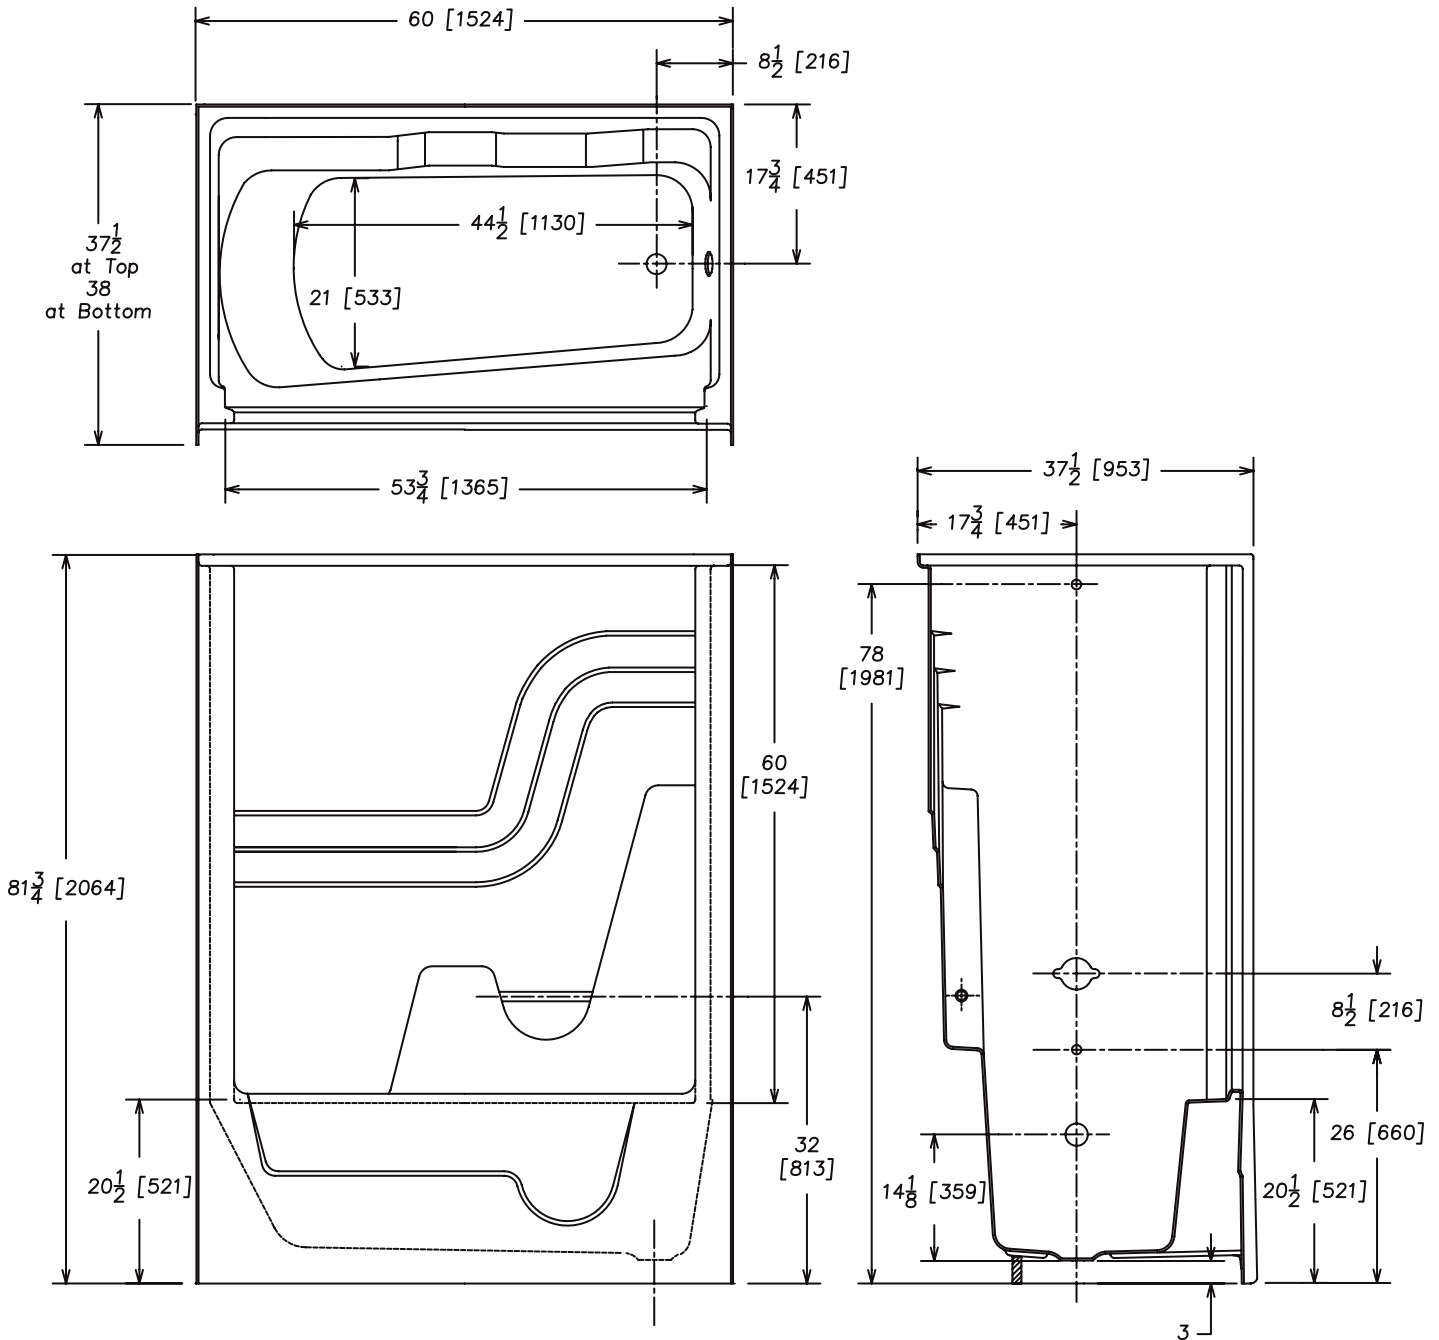

## FEATURES

- **56036 San Antonio**

60" x 37" x 81" (nominal outside)

- One piece construction
- 80" Tall Wall
- Toiletry ledge
- Clear acrylic towel bar
- Slip resistant floor

The unit is made of sanitary grade high gloss polyester gelcoat with reinforced composite matrix.

## 56036R/L

**One Piece 60" x 36" Tub/Shower**  
*High Gloss Gelcoat Finish*

NOTES: UNIT SHOWN WITH LEFT HAND DRAIN.

**IMPORTANT:** Roughing-in dimensions may vary 1/2" and are subject to change or cancellation without prior notice. No responsibility is assumed for use of superseded or voided leaflets.