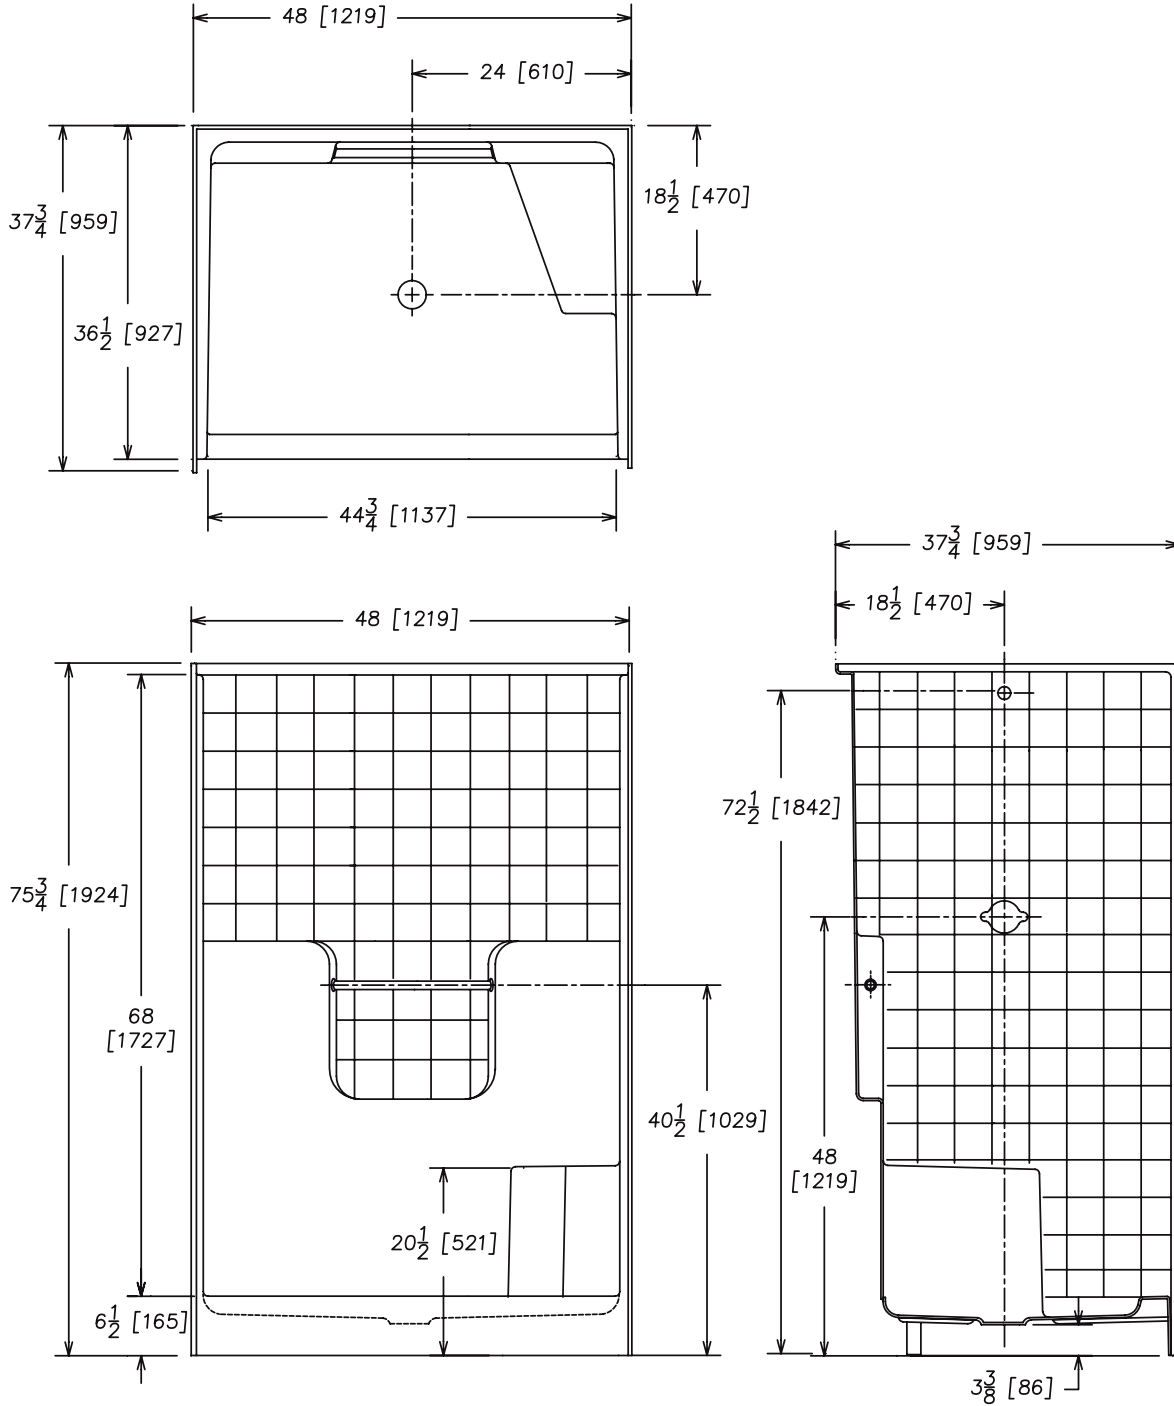

SAVANNAH

34838T R/L

48" One Piece Shower (One Seat)
Above Floor Rough-In
Simulated Tile
High Gloss Gelcoat Finish

FEATURES

- **34838T R/L Savannah**

48" x 38" x 75" (nominal outside)

- Gelcoat finish
- Tile design on back and side walls
- Above floor rough-in
- Twin toiletry ledges
- Acrylic towel bar
- Integral seat on right or left side
- Slip resistant floor

The unit is made of sanitary grade high gloss polyester gelcoat with reinforced composite matrix.

NOTES

- Dimensions: 48" x 37 3/4" x 75 3/4" with flange
Shipping Weight: 105 lbs.
Certifications: ANSI Z124.2; NAHB
- Illustrated installation instructions included.

WARRANTY

Georgia Bathware warrants to the purchaser a three year warranty from the date of installation against defects in material and workmanship only.

GEORGIA
BATHWARE

SAVANNAH

34838T R/L

48" One Piece Shower
Above Floor Rough-In
Simulated Tile
 High Gloss Gelcoat Finish

IMPORTANT: Roughing-in dimensions may vary 1/2" and are subject to change or cancellation without prior notice. No responsibility is assumed for use of superseded or voided leaflets.