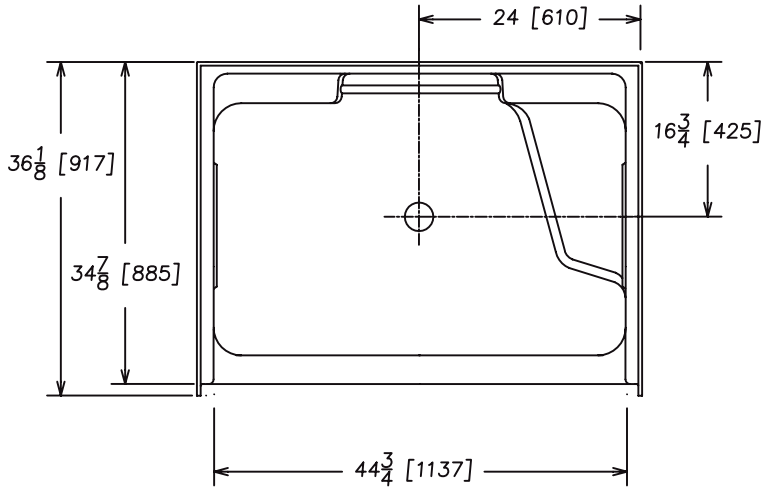

**48" One Piece Shower
Above The Floor Rough-In
High Gloss Gelcoat Finish**

FEATURES

• **34836R/L Shula**

48" x 36" x 75" (nominal outside)

- Above the floor rough-in
- Seat on the right or left side
- Twin integral soap dishes
- Slip resistant floor

The unit is made of sanitary grade high gloss polyester gelcoat with reinforced composite matrix.

NOTES

- Dimensions: 48" x 36 1/8" x 75" with flange
Shipping Weight: 105 lbs.
Certifications: ANSI Z124.2; NAHB
- Illustrated installation instructions included.

34836R/L

IMPORTANT: Roughing-in dimensions may vary 1/2" and are subject to change or cancellation without prior notice. No responsibility is assumed for use of superseded or voided leaflets.