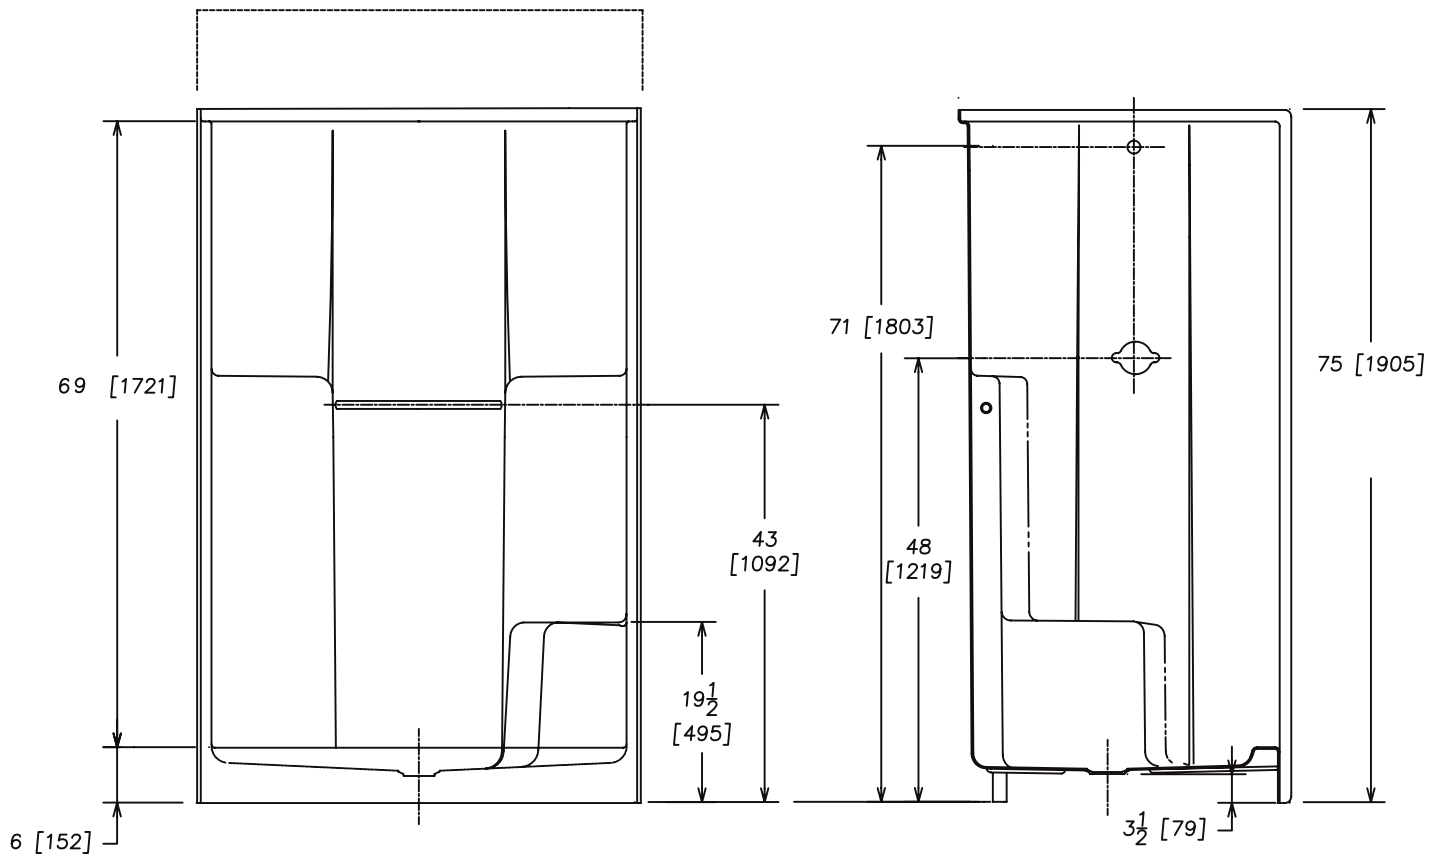

**48" One Piece Shower
Above The Floor Rough-In
High Gloss Gelcoat Finish**

FEATURES

• **34836R/L Shula**

48" x 36" x 75" (nominal outside)

- Above the floor rough-in
- Seat on the right or left side
- Twin integral soap dishes
- Slip resistant floor

The unit is made of sanitary grade high gloss polyester gelcoat with reinforced composite matrix.

NOTES

- Dimensions: 48" x 36 1/8" x 75" with flange
Shipping Weight: 105 lbs.
Certifications: ANSI Z124.2; NAHB
- Illustrated installation instructions included.

WARRANTY

Georgia Bathware warrants to the purchaser a three year warranty from the date of installation against defects in material and workmanship only.

SHULA

48" One Piece Shower
Above The Floor Rough-In
 High Gloss Gelcoat Finish

34836R/L

IMPORTANT: Roughing-in dimensions may vary 1/2" and are subject to change or cancellation without prior notice. No responsibility is assumed for use of superseded or voided leaflets.