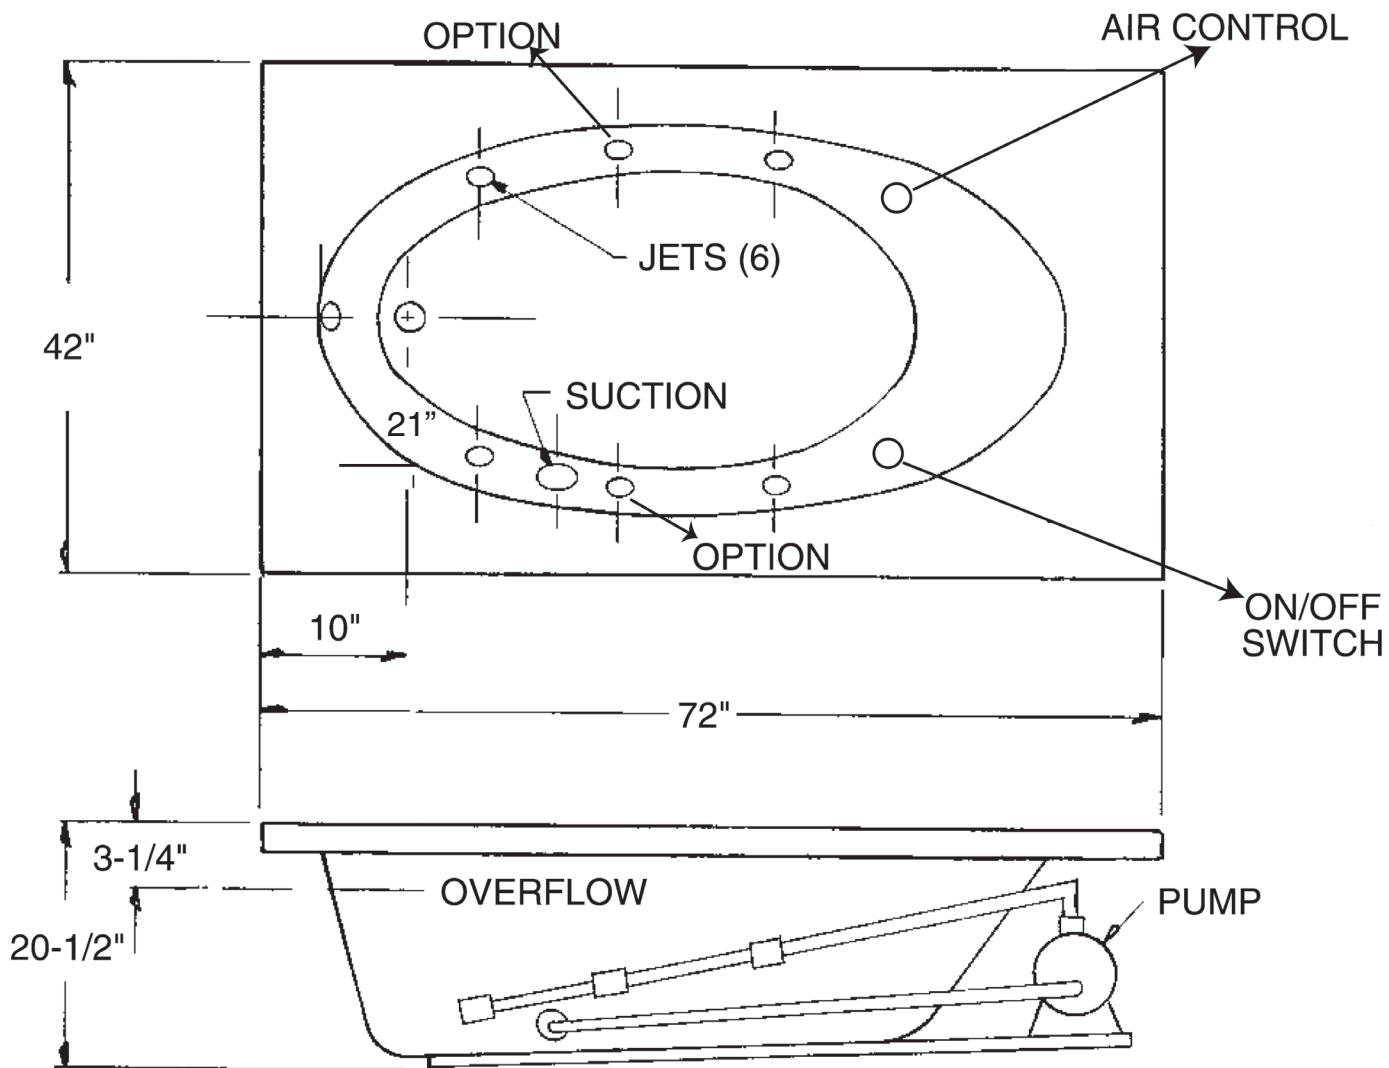

72" x 42" Acrylic Tub

FEATURES

- **97242 Spartanburg**

72" x 42" x 20-1/2"

- Six Color Coordinated Flow Control Jets
- Separate Air Control
- Easy to Reach Air Operated On/Off Switch
- 1 HP Motor/Pump Wired For Plug-In Installation
- Available as Bath Only

NOTES

- Dimensions: 72" x 42" x 20-1/2" with flange
Shipping Weight: 135 lbs.
Certifications: ANSI Z124.2; NAHB
- Illustrated installation instructions included.

WARRANTY

Georgia Bathware warrants to the purchaser a three year warranty from the date of installation against defects in material and workmanship only.

72" x 42" Acrylic Tub

IMPORTANT: Roughing-in dimensions may vary 1/2" and are subject to change or cancellation without prior notice. No responsibility is assumed for use of superseded or voided leaflets.