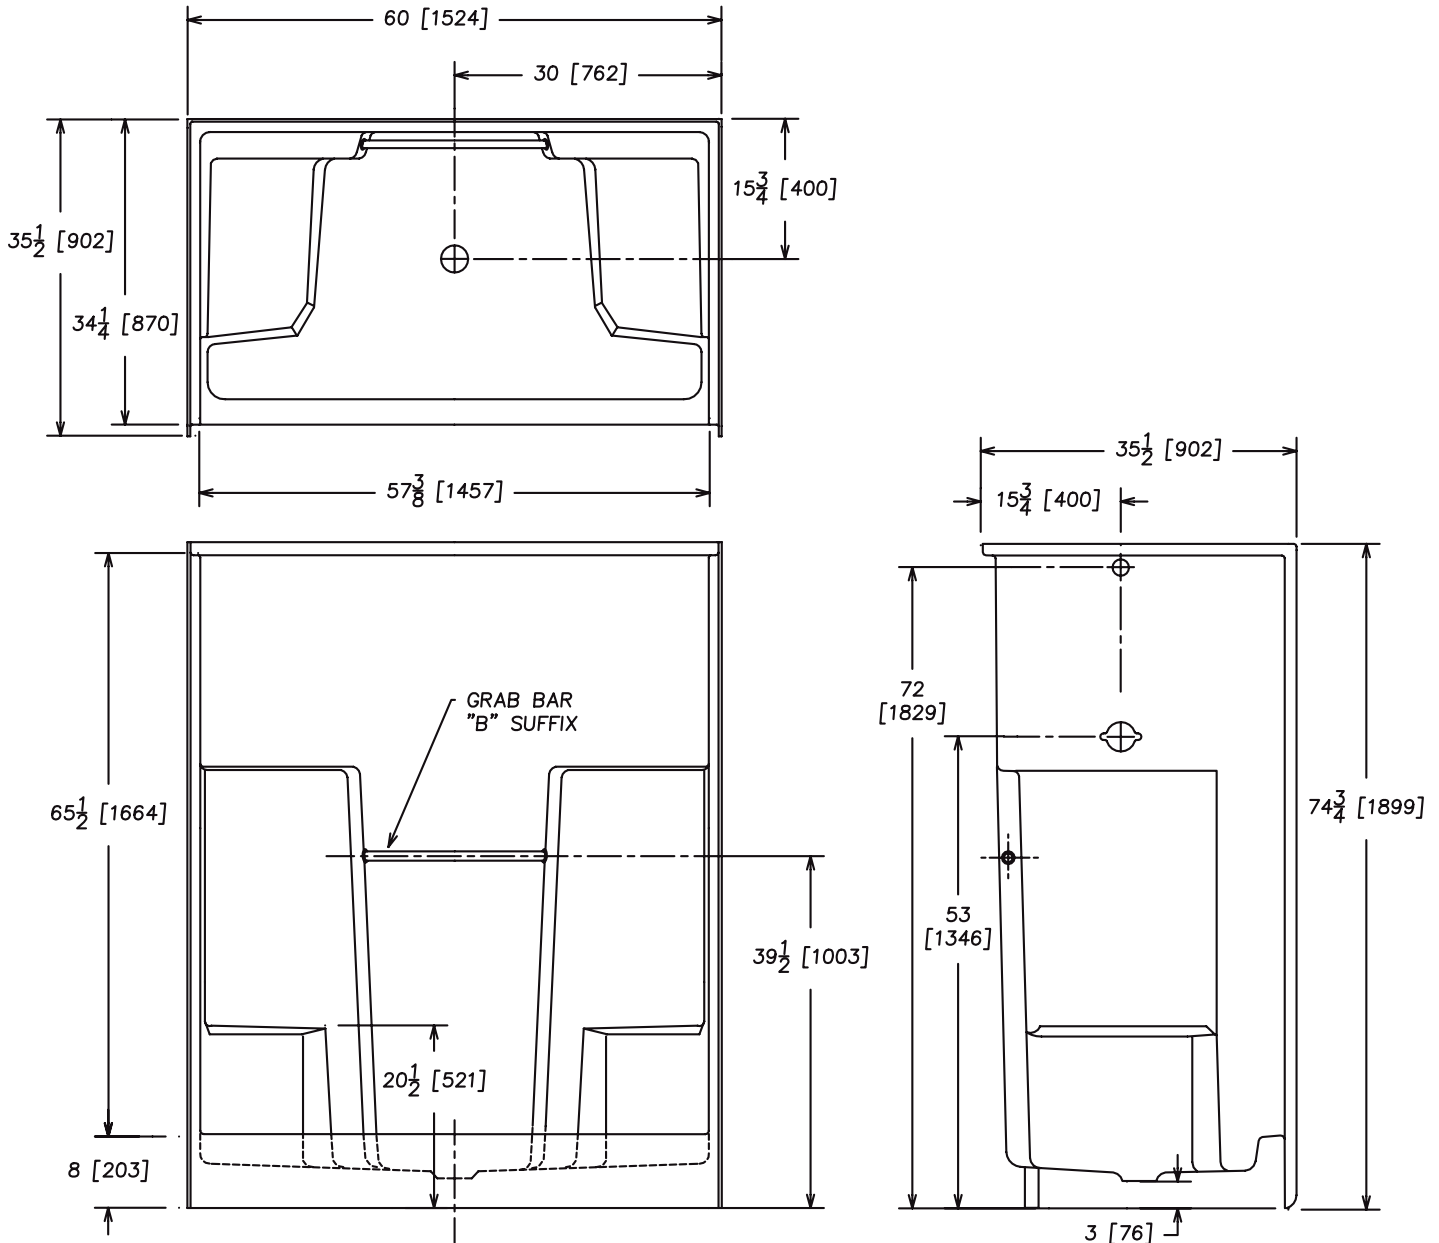

**60" One Piece Shower (Two Seats)
Above The Floor Rough-In
High Gloss Gelcoat Finish**

FEATURES

• **36036D Stockton**

60" x 34" x 75" (nominal outside)

- Above the floor rough-in
- Two integral seats
- Two toiletry ledges
- Center drain
- Slip resistant floor
- Option: Chrome towel bar

The unit is made of sanitary grade high gloss polyester gelcoat with reinforced composite matrix.

NOTES

- Dimensions: 60" x 35 1/2" x 74 3/4" with flange
Shipping Weight: 161 lbs.
Certifications: ANSI Z124.2; NAHB
- Illustrated installation instructions included.

WARRANTY

Georgia Bathware warrants to the purchaser a three year warranty from the date of installation against defects in material and workmanship only.

STOCKTON

36036D

60" One Piece Shower (Two Seats)
Above The Floor Rough-In
High Gloss Gelcoat Finish

IMPORTANT: Roughing-in dimensions may vary 1/2" and are subject to change or cancellation without prior notice. No responsibility is assumed for use of superseded or voided leaflets.

GEORGIA²
B A T H W A R E