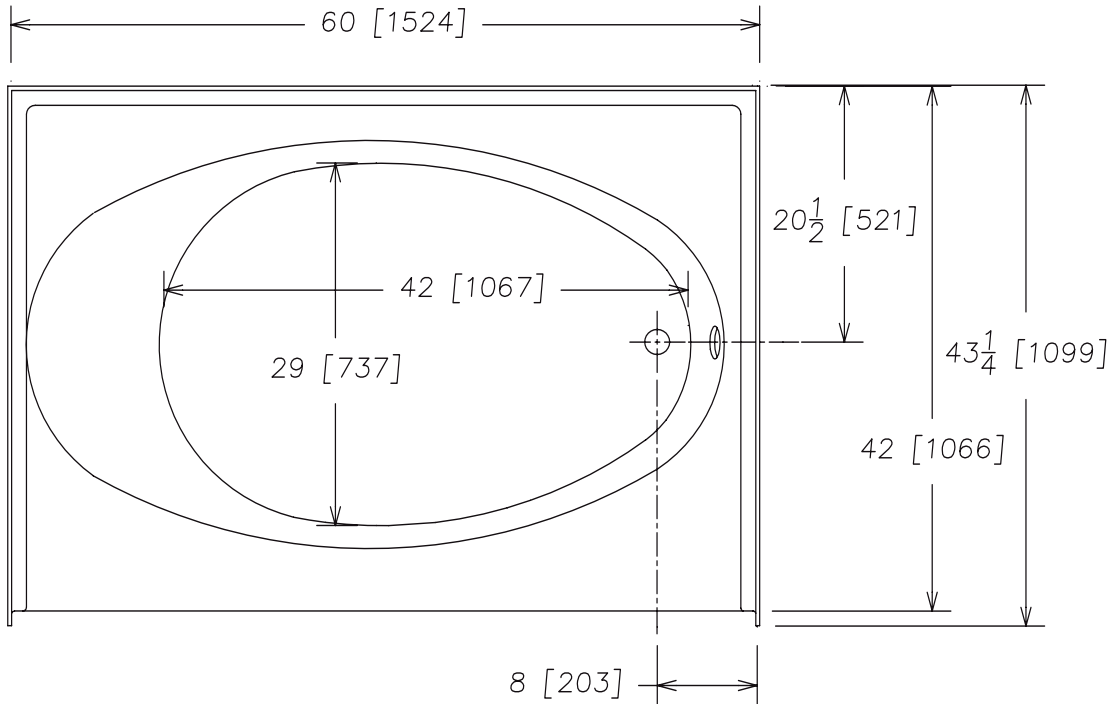

### FEATURES

- **26043T R/L Swan**

60" x 43" x 28" (nominal outside)

- Tile look on the wainscot and apron
- Right or left hand drain
- Above floor rough-in

*The oval garden Tub is made of sanitary grade polyester high gloss gelcoat with a composite matrix.*

### NOTES

- Dimensions: 60" x 43 $\frac{1}{4}$ " x 28" with flange  
Dry Weight: 106 lbs.  
Wet Weight: 523 lbs.  
Water Capacity: 50 gallons  
Shipping Weight: 180 lbs.  
Certifications: ANSI Z124.2; NAHB
- Illustrated installation instructions included.

**IMPORTANT:** Roughing-in dimensions may vary 1/2" and are subject to change or cancellation without prior notice.  
No responsibility is assumed for use of superseded or voided leaflets.

GEORGIA<sup>2</sup>  
B A T H W A R E