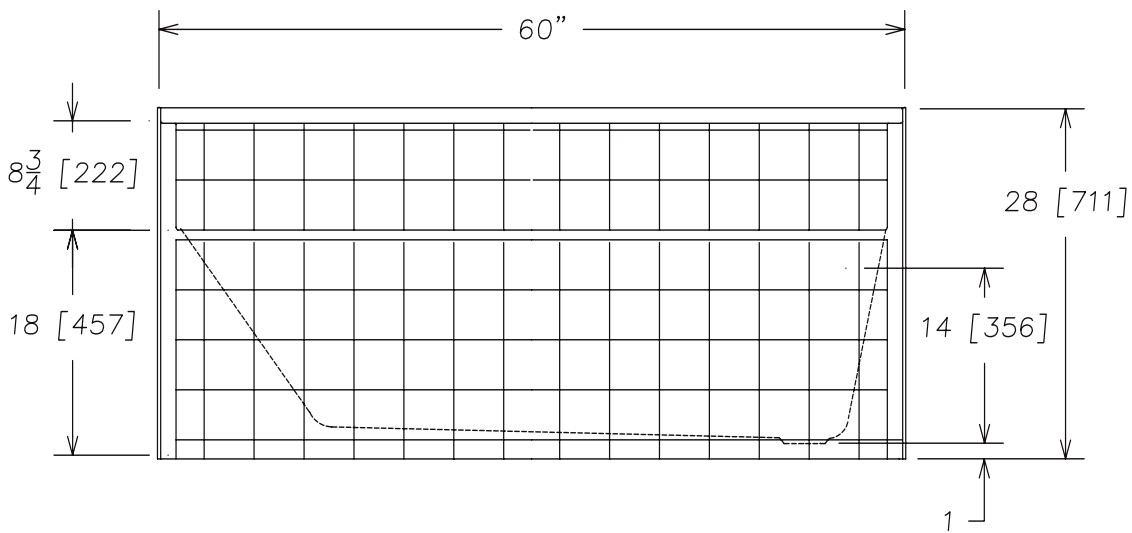

### FEATURES

- **26043T R/L Swan**

60" x 43" x 28" (nominal outside)

- Tile look on the wainscot and apron
- Right or left hand drain
- Above floor rough-in

*The oval garden Tub is made of sanitary grade polyester high gloss gelcoat with a composite matrix.*

### NOTES

- Dimensions: 60" x 43 $\frac{1}{4}$ " x 28" with flange  
Dry Weight: 106 lbs.  
Wet Weight: 523 lbs.  
Water Capacity: 50 gallons  
Shipping Weight: 180 lbs.  
Certifications: ANSI Z124.2; NAHB
- Illustrated installation instructions included.

**IMPORTANT:** Roughing-in dimensions may vary 1/2" and are subject to change or cancellation without prior notice.  
No responsibility is assumed for use of superseded or voided leaflets.

GEORGIA<sup>2</sup>  
B A T H W A R E