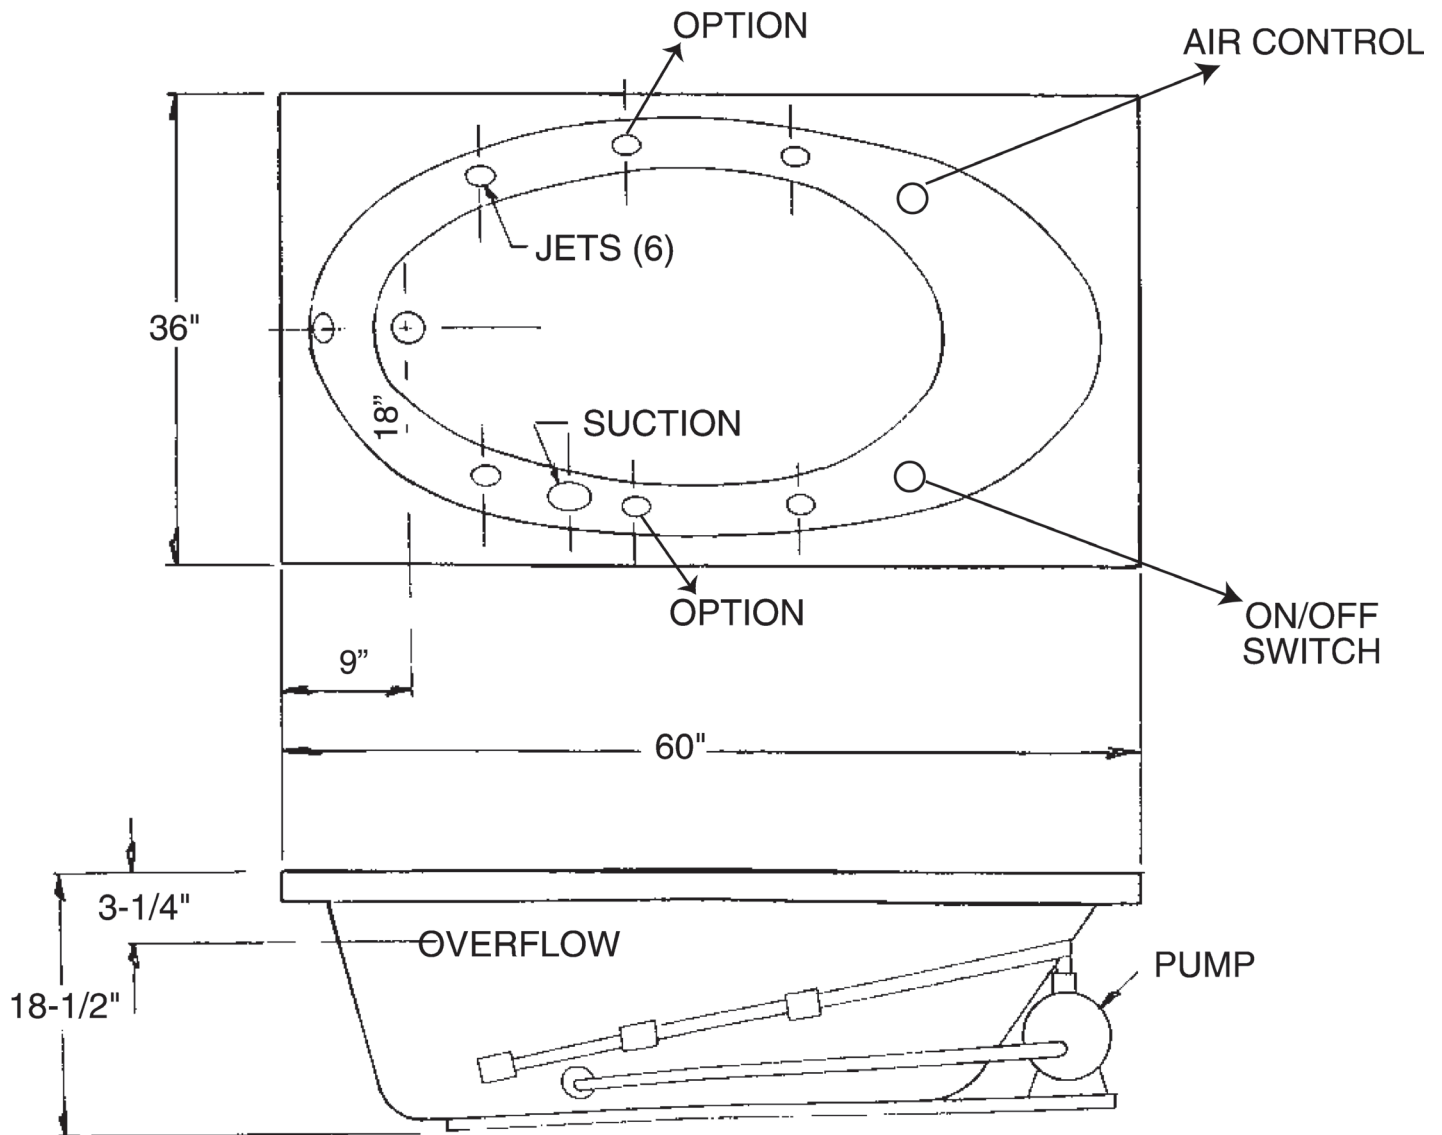

### • 96036 Trenton

60" x 36" x 18-1/2"

- Six Color Coordinated Flow Control Jets
- Separate Air Control
- Easy to Reach Air Operated On/Off Switch
- 1 HP Motor/Pump Wired For Plug-In Installation
- Available as Bath Only

## NOTES

- Dimensions: 60" x 36" x 18-1/2" with flange  
Shipping Weight: 130 lbs.  
Certifications: ANSI Z124.2; NAHB
- Illustrated installation instructions included.

## WARRANTY

Georgia Bathware warrants to the purchaser a three year warranty from the date of installation against defects in material and workmanship only.

60" x 36" Acrylic Tub

**IMPORTANT:** Roughing-in dimensions may vary 1/2" and are subject to change or cancellation without prior notice. No responsibility is assumed for use of superseded or voided leaflets.