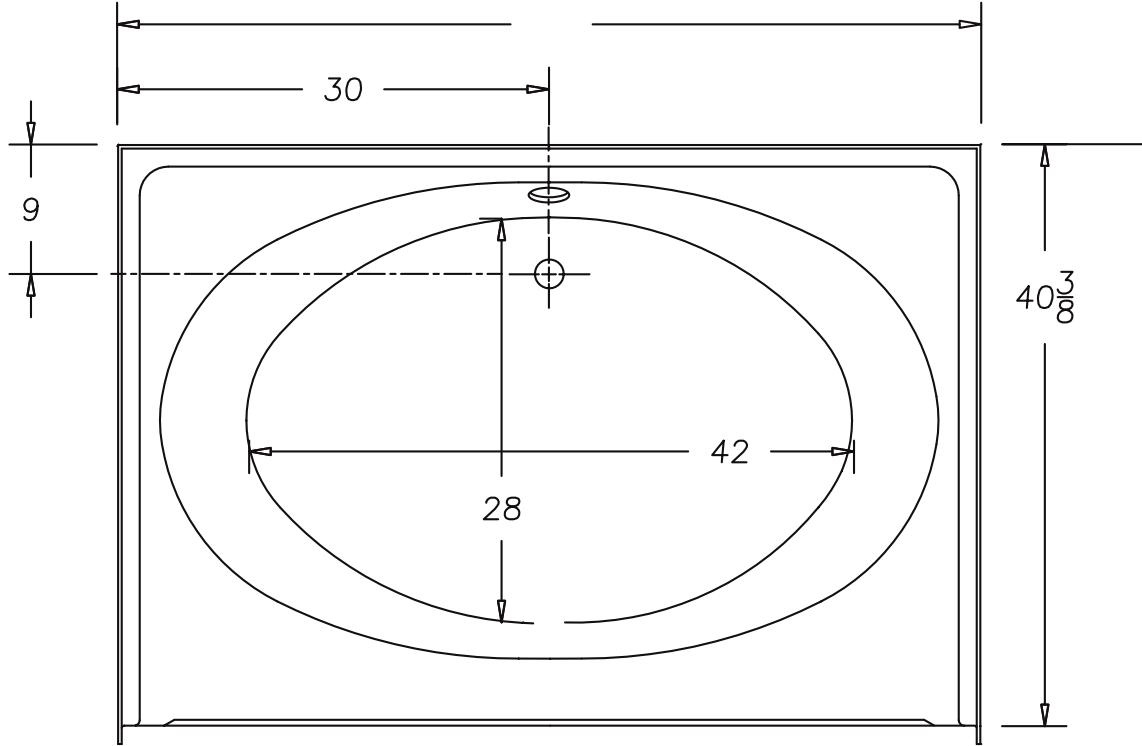

26042

Oval Garden Tub (Center Drain)
High Gloss Gelcoat Finish

FEATURES

• **26042 Tyler**

60" x 42" x 25" (nominal outside)

- *Elegant oval garden design*
- *Wainscot to protect walls from splashes*

The Tyler is made of sanitary grade polyester high gloss gelcoat with reinforced composite matrix.

Available in Whirlpool.

Specify LH or RH pump.

NOTES

- *Dimensions: 60" x 41 5/8" x 25 1/4"*
- Dry Weight: 106 lbs.*
- Wet Weight: 523 lbs.*
- Water Capacity: 50 gallons*
- Operating Capacity: 30 gallons*
- Shipping Weight: 180 lbs.*
- Certifications: ANSI Z124.2; NAHB*

IMPORTANT: Roughing-in dimensions may vary 1/2" and are subject to change or cancellation without prior notice. No responsibility is assumed for use of superseded or voided leaflets.