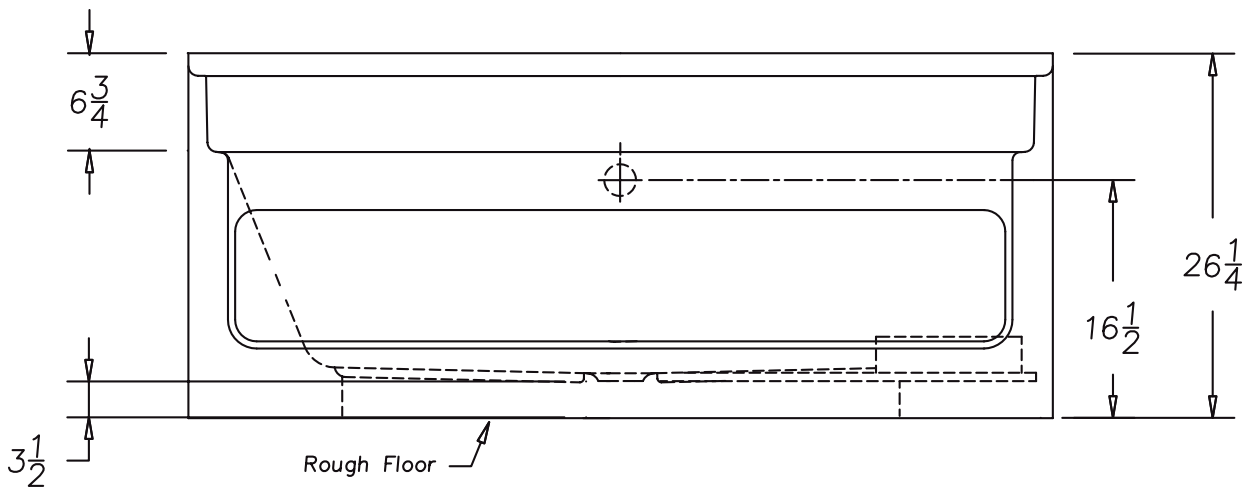

Available in Whirlpool.

Specify LH or RH pump.

NOTES

- *Dimensions: 60" x 41 5/8" x 25 1/4"*
- Dry Weight: 106 lbs.*
- Wet Weight: 523 lbs.*
- Water Capacity: 50 gallons*
- Operating Capacity: 30 gallons*
- Shipping Weight: 180 lbs.*
- Certifications: ANSI Z124.2; NAHB*

IMPORTANT: Roughing-in dimensions may vary 1/2" and are subject to change or cancellation without prior notice. No responsibility is assumed for use of superseded or voided leaflets.