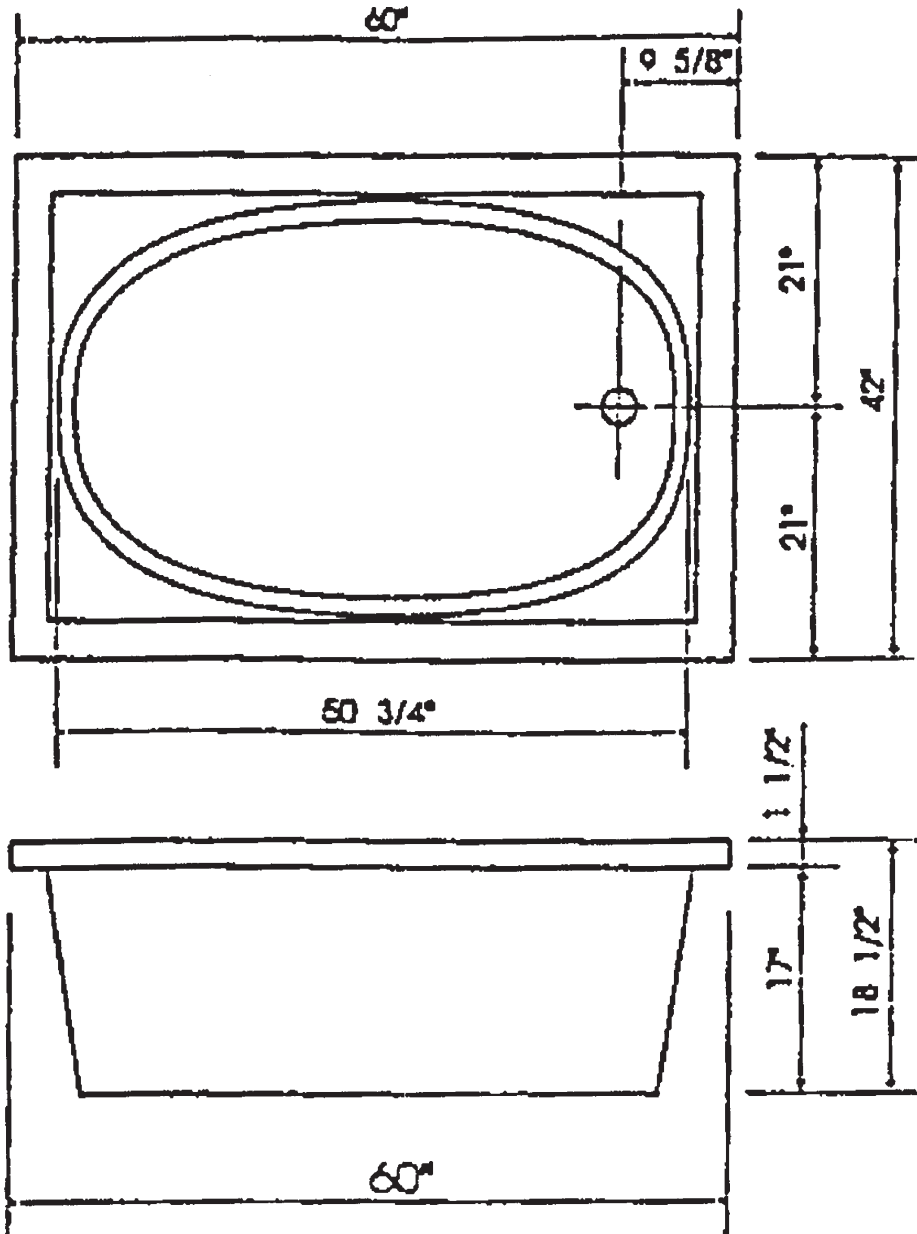

## FEATURES

- **26044 Vero**

60" x 42" (nominal outside)

- Right or left hand drain
- Above floor rough-in

*The oval garden Tub is made of sanitary grade polyester high gloss gelcoat with a composite matrix.*

## NOTES

- Dimensions: 60" x 42"  
Dry Weight: 90 lbs.  
Shipping Weight: 90 lbs.  
Certifications: ANSI Z124.2; NAHB
- Illustrated installation instructions included.

## 26044

**Oval Garden Tub**  
**Above Floor Rough-In**  
*High Gloss Gelcoat Finish*

**IMPORTANT:** Roughing-in dimensions may vary 1/2" and are subject to change or cancellation without prior notice. No responsibility is assumed for use of superseded or voided leaflets.