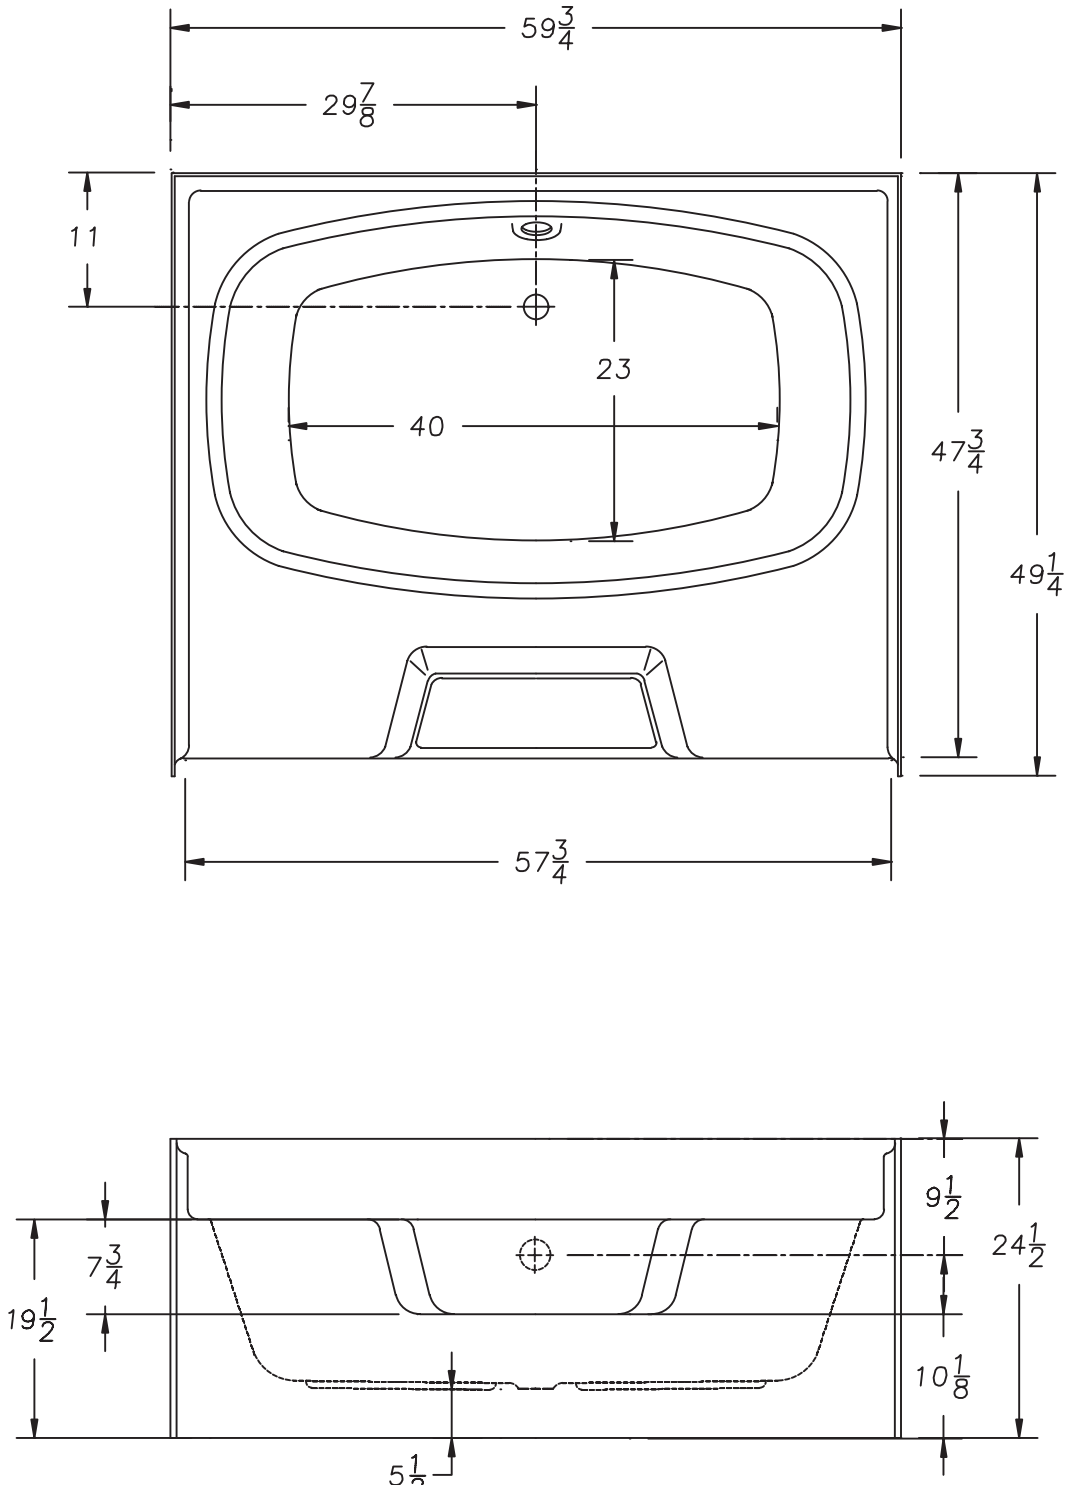

**Garden Tub With Step
(Center Drain)**
High Gloss Gelcoat Finish

FEATURES

• **26049 Wilson**

60" x 49" x 25" (nominal outside)

- Recessed front for use as a step or a sea
- Wide front ledge for accessories
- Center drain

The Wilson is made of sanitary grade polyester high gloss gelcoat with a composite matrix.

Available in Whirlpool.

Specify RH or LH pump.

NOTES

- Dimensions: 59 ³/₄" x 49 ¹/₄" x 24 ¹/₂"
Dry Weight: 123 lbs.
Wet Weight: 498 lbs.
Water Capacity: 45 gallons
Shipping Weight: 133 lbs.
Certifications: ANSI Z124.2; NAHB

IMPORTANT: Roughing-in dimensions may vary 1/2" and are subject to change or cancellation without prior notice.
No responsibility is assumed for use of superseded or voided leaflets.