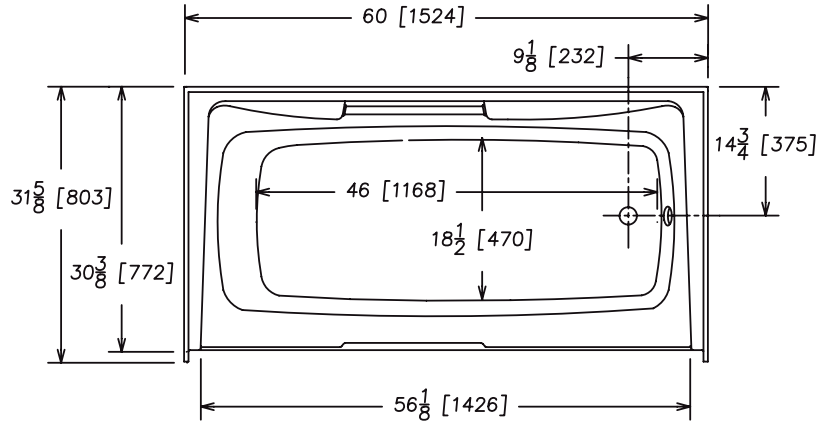

WOODLAND

86032R/L

Two Piece 60" x 32" Tub/Shower
High Gloss Gelcoat Finish

FEATURES

- **86032R/L Woodland**

60" x 32" x 72" (nominal outside)

- Two piece sectional for remodeling
- Clear acrylic towel bar
- Molded toiletry shelves
- Slip resistant floor

The unit is made of sanitary grade high gloss polyester gelcoat with reinforced composite matrix.

NOTES

- Dimensions: 60" x 31 $\frac{5}{8}$ " x 72 $\frac{1}{4}$ " with flange
Shipping Weight: 127 lbs.
Certifications: ANSI Z124.2; NAHB
Water Capacity: 38 gallons
- Illustrated installation instructions included.

WARRANTY

Georgia Bathware warrants to the purchaser a three year warranty from the date of installation against defects in material and workmanship only.

GEORGIA
BATHWARE

WOODLAND

86032R/L

Two Piece 60" x 30" Tub/Shower
High Gloss Gelcoat Finish

NOTES: ALLOW 68" DIAMETER MINIMUM TURNING SPACE IN BATH AREA FOR PROPER ALIGNMENT OF WALL SECTION TO BATHTUB SECTION.

IMPORTANT: Roughing-in dimensions may vary 1/2" and are subject to change or cancellation without prior notice. No responsibility is assumed for use of superseded or voided leaflets.