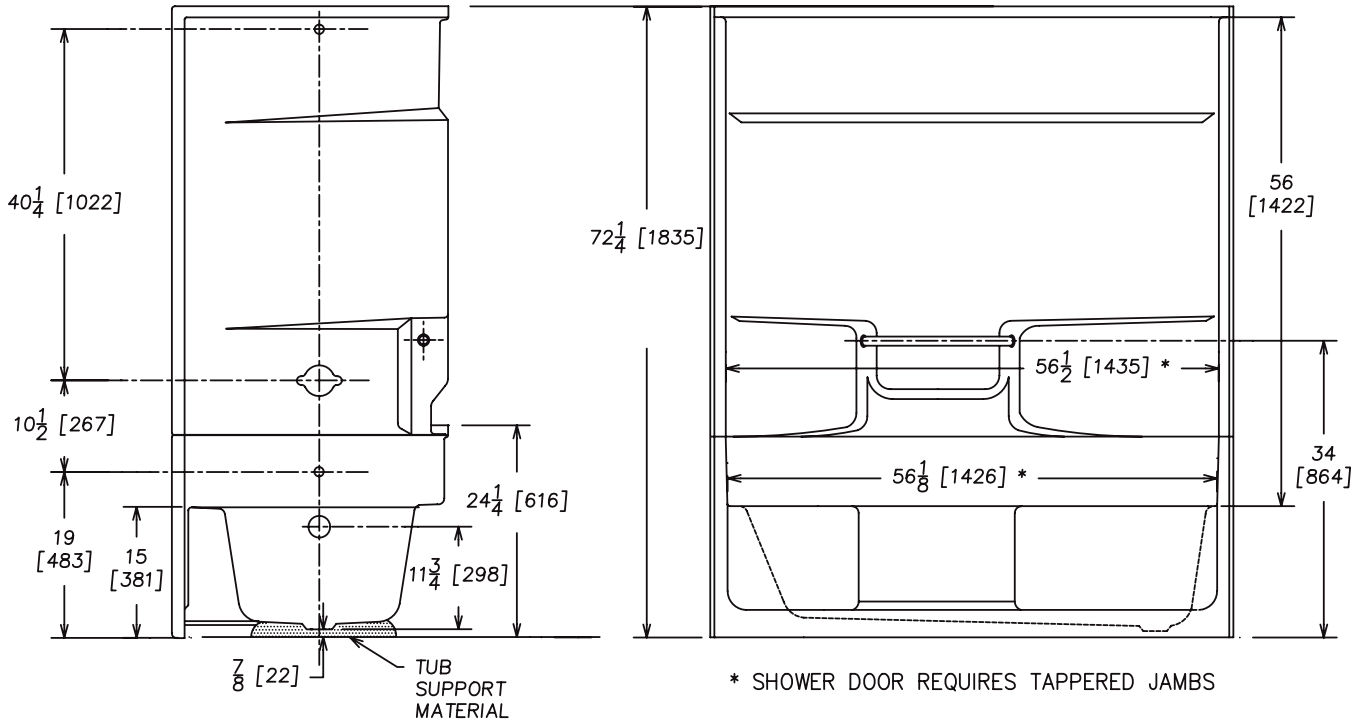

WOODLAND

86032R/L

Two Piece 60" x 32" Tub/Shower
High Gloss Gelcoat Finish

FEATURES

- **86032R/L Woodland**

60" x 32" x 72" (nominal outside)

- Two piece sectional for remodeling
- Clear acrylic towel bar
- Molded toiletry shelves
- Slip resistant floor

The unit is made of sanitary grade high gloss polyester gelcoat with reinforced composite matrix.

NOTES

- Dimensions: 60" x 31 $\frac{5}{8}$ " x 72 $\frac{1}{4}$ " with flange
Shipping Weight: 127 lbs.
Certifications: ANSI Z124.2; NAHB
Water Capacity: 38 gallons
- Illustrated installation instructions included.

WARRANTY

Georgia Bathware warrants to the purchaser a three year warranty from the date of installation against defects in material and workmanship only.

GEORGIA
BATHWARE

WOODLAND

86032R/L

Two Piece 60" x 30" Tub/Shower
High Gloss Gelcoat Finish

NOTES: ALLOW 68" DIAMETER MINIMUM TURNING SPACE IN BATH AREA FOR PROPER ALIGNMENT OF WALL SECTION TO BATHTUB SECTION.

IMPORTANT: Roughing-in dimensions may vary 1/2" and are subject to change or cancellation without prior notice. No responsibility is assumed for use of superseded or voided leaflets.