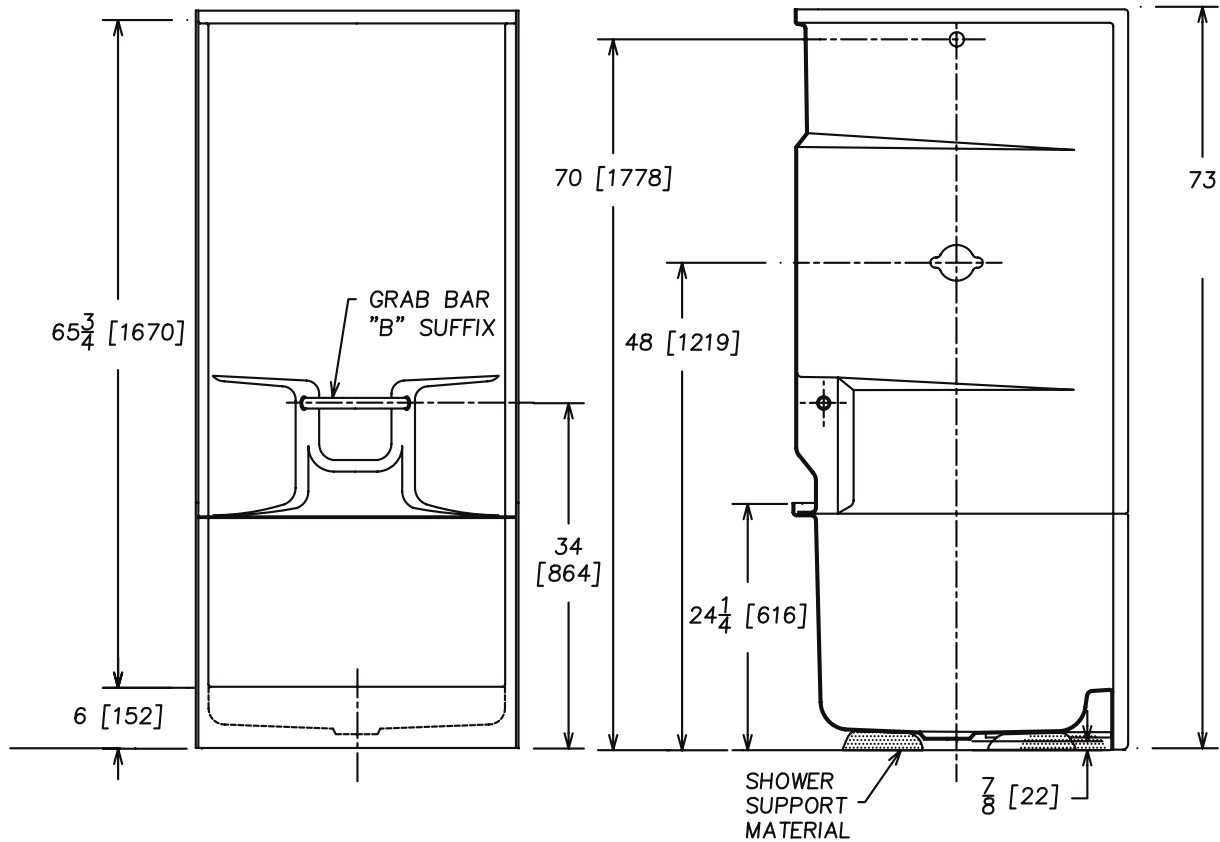

83233

32" Two Piece Shower
High Gloss Gelcoat Finish

FEATURES

• **83233 Zenith**

32" x 33" x 73" (nominal outside)

- Two piece shower
- Mating ledge
- Two convenient toiletry shelves
- Center drain
- Slip resistant floor

The unit is made of sanitary grade high gloss polyester gelcoat with reinforced composite matrix.

NOTES

- Dimensions: 32" x 33 1/4" x 73" with flange
Shipping Weight: 104 lbs.
Certifications: ANSI Z124.2; NAHB
- Illustrated installation instructions included.

IMPORTANT: Roughing-in dimensions may vary 1/2" and are subject to change or cancellation without prior notice. No responsibility is assumed for use of superseded or voided leaflets.