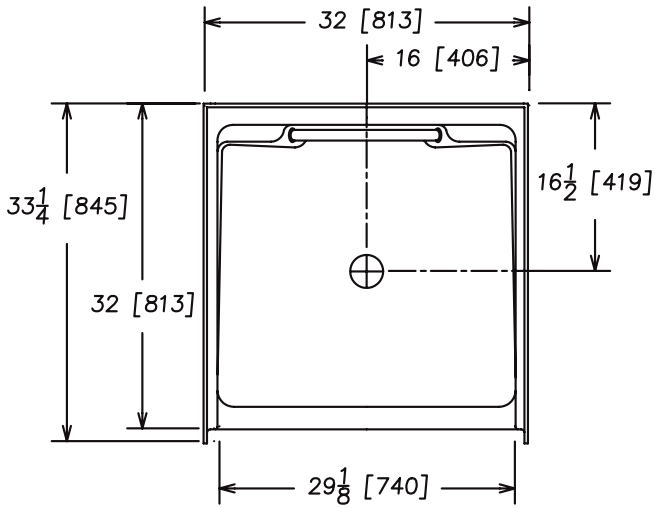

83233

32" Two Piece Shower
High Gloss Gelcoat Finish

FEATURES

• **83233 Zenith**

32" x 33" x 73" (nominal outside)

- Two piece shower
- Mating ledge
- Two convenient toiletry shelves
- Center drain
- Slip resistant floor

The unit is made of sanitary grade high gloss polyester gelcoat with reinforced composite matrix.

NOTES

- Dimensions: 32" x 33 1/4" x 73" with flange
Shipping Weight: 104 lbs.
Certifications: ANSI Z124.2; NAHB
- Illustrated installation instructions included.

IMPORTANT: Roughing-in dimensions may vary 1/2" and are subject to change or cancellation without prior notice. No responsibility is assumed for use of superseded or voided leaflets.