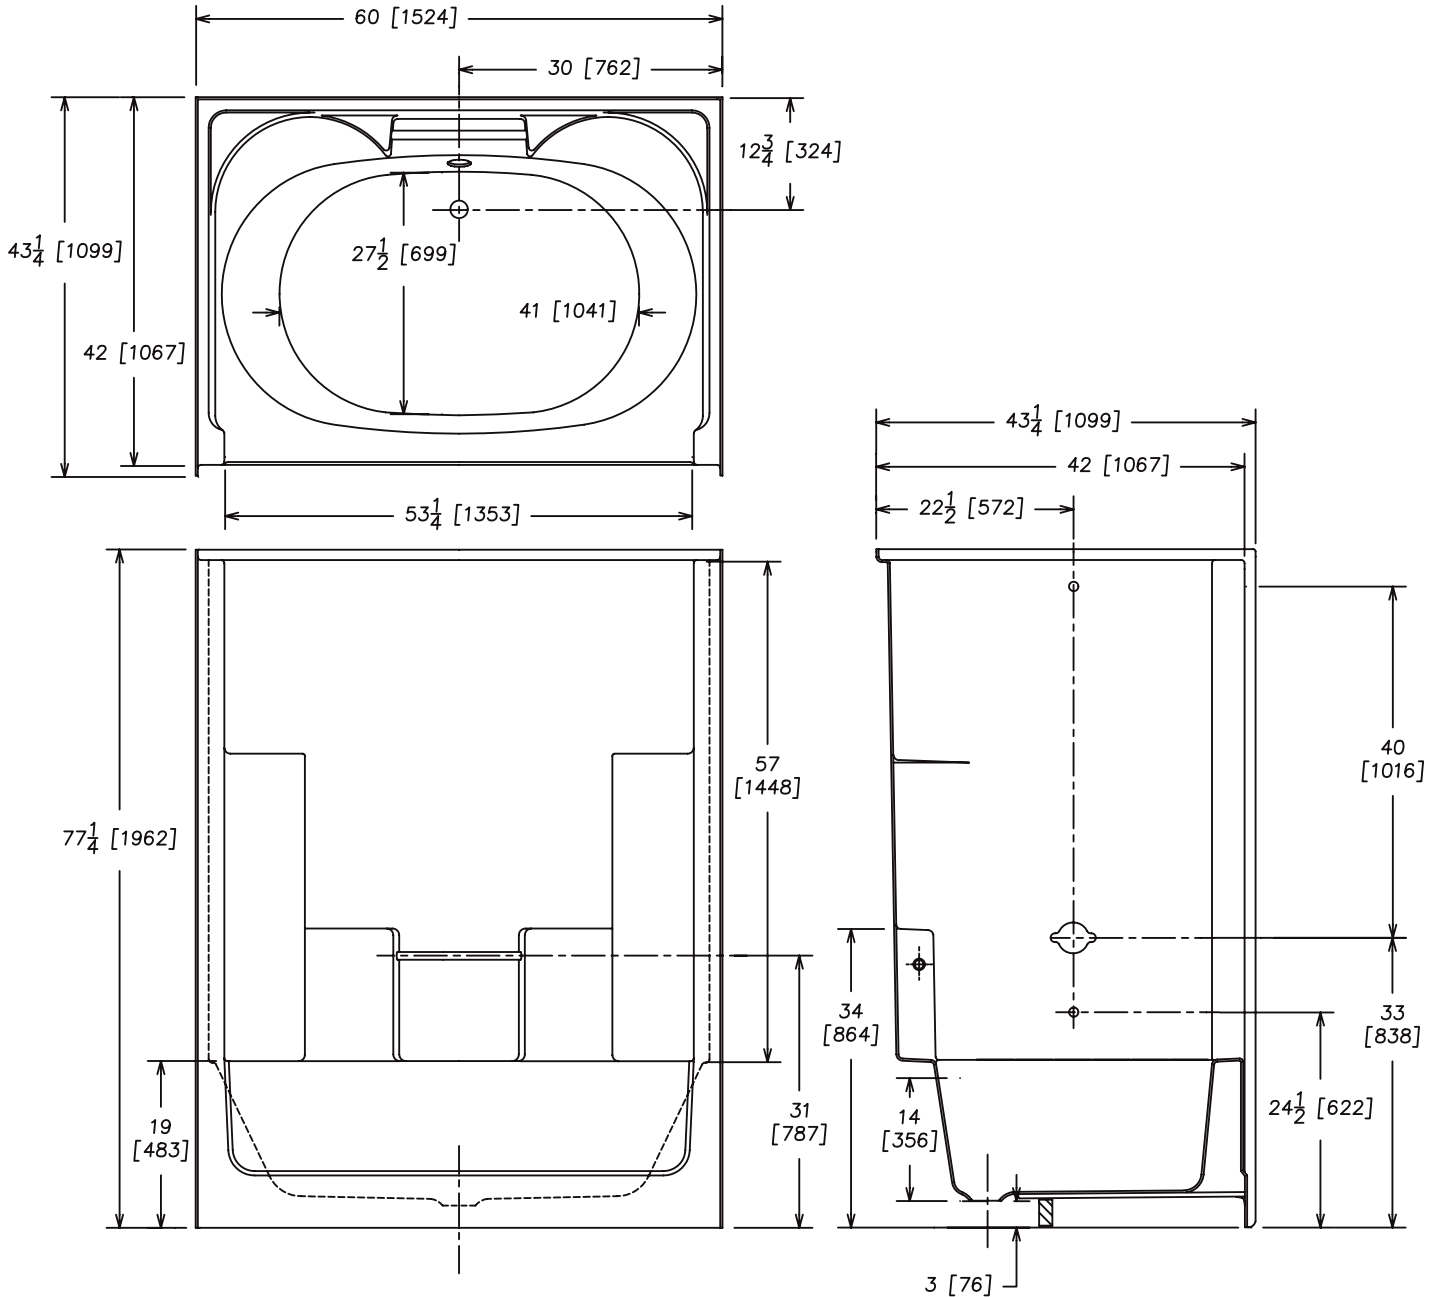

56043C

One Piece 60" x 43" Tub/Shower
High Gloss Gelcoat Finish

FEATURES

- **56043C Zephyr**

60" x 43" x 77" (nominal outside)

- Center drain
- Toiletry ledge
- Clear acrylic towel bar
- Slip resistant floor
- Garden tub with walls

The unit is made of sanitary grade high gloss polyester gelcoat with reinforced composite matrix.

Available in Whirlpool.

NOTES

- Dimensions: 60" x 43 1/4" x 77 1/4" with flange
Shipping Weight: 198 lbs.
Dry Weight: 198 lbs.
Wet Weight: 639 lbs.
Water Capacity: 54 gallons
Operating Capacity: 48 gallons
Certifications: ANSI Z124.2; NAHB
- Illustrated installation instructions included.

WARRANTY

Georgia Bathware warrants to the purchaser a three year warranty from the date of installation against defects in material and workmanship only.

GEORGIA
BATHWARE

ZEPHYR

56043C

One Piece 60" x 42" Tub/Shower
High Gloss Gelcoat Finish

IMPORTANT: Roughing-in dimensions may vary 1/2" and are subject to change or cancellation without prior notice. No responsibility is assumed for use of superseded or voided leaflets.

GEORGIA²
 B A T H W A R E